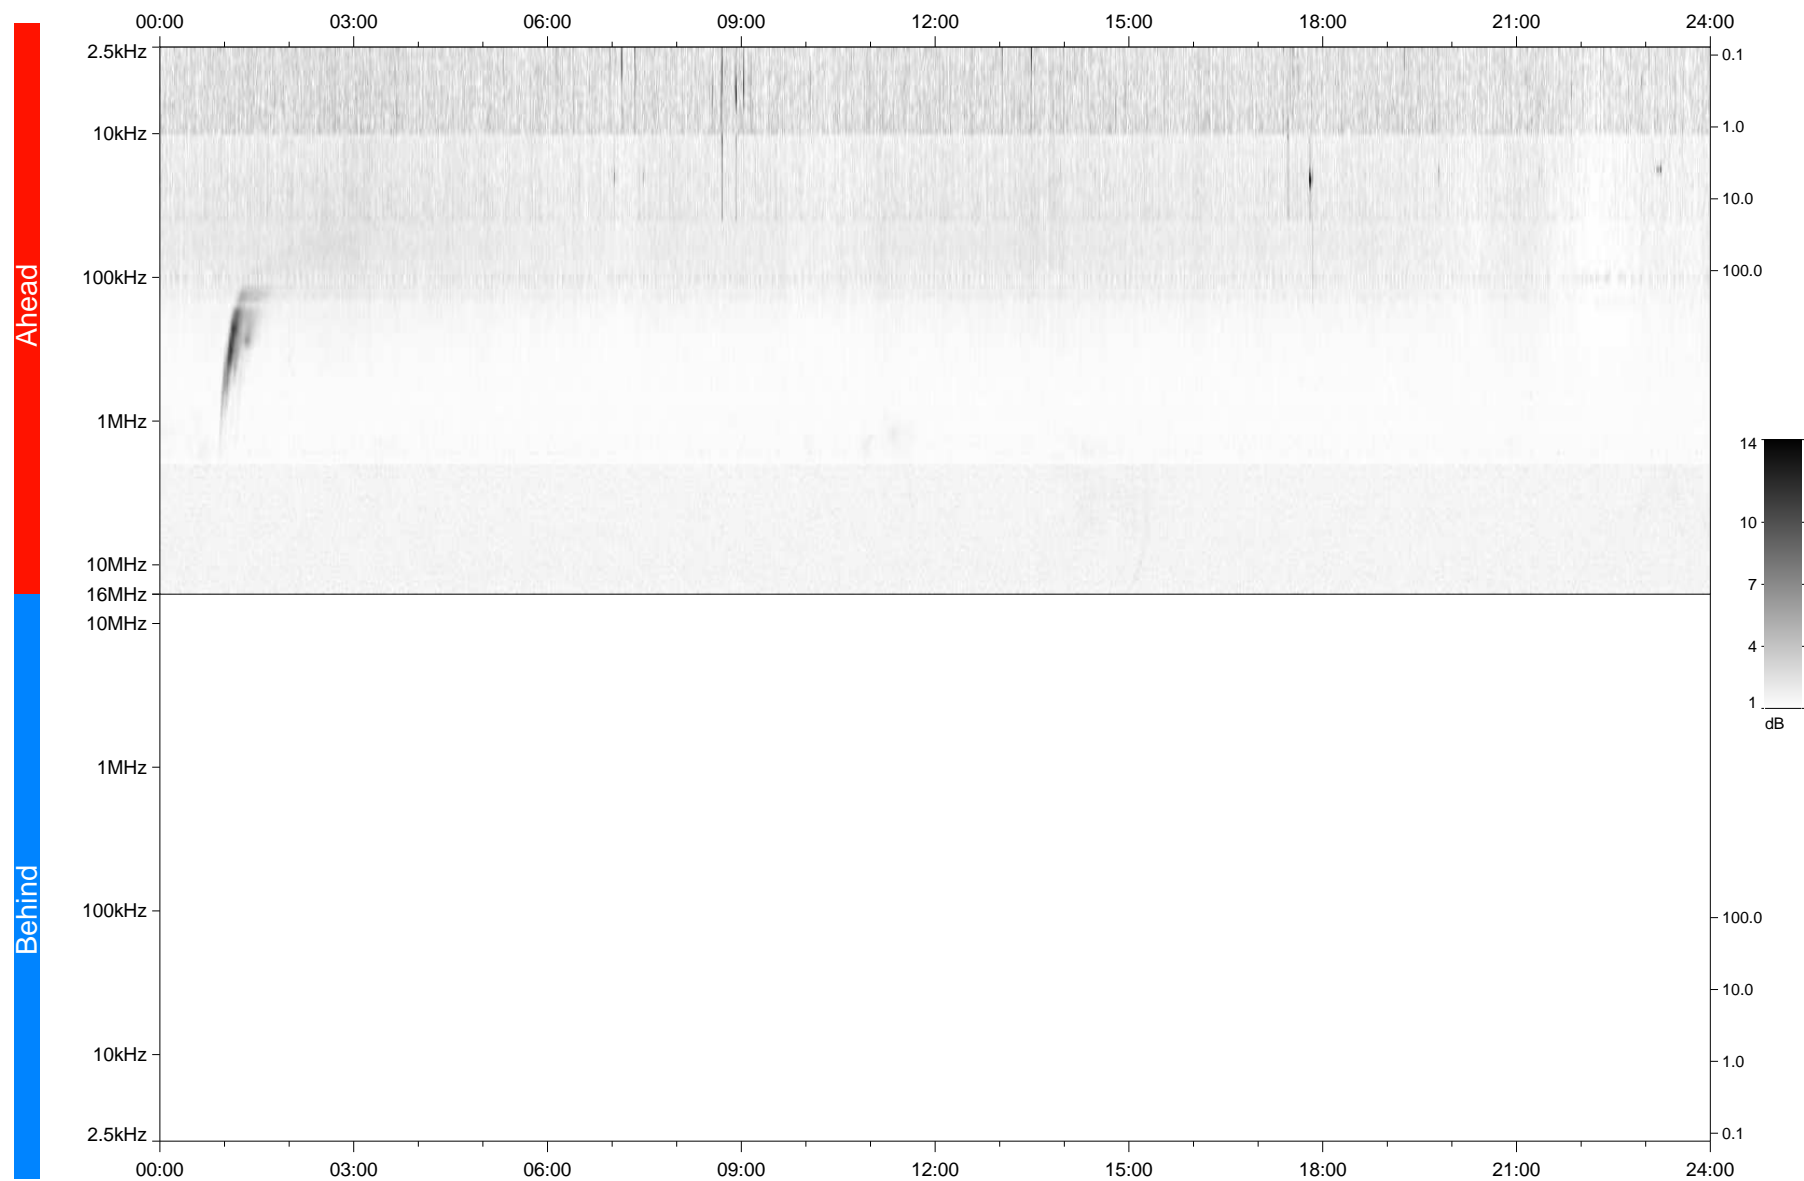

# STEREO/WAVES Daily Summary - 12-Feb-2018 (DOY 043)

Ahead source file: swaves\_ahead\_2018\_043\_1\_05.fin  
Ahead PSE Angle: -120.7°

Behind PSE Angle: 119.9°  
Behind source file: No STEREO-B data

Time (UTC)

file: stereo\_swaves\_daily-summary\_gray\_20180212\_v04  
made by: space.umn.edu on macOS with TDL 8.8.2 on 2022-10-06 08:29:27, with TLib V945 / dynspec V311