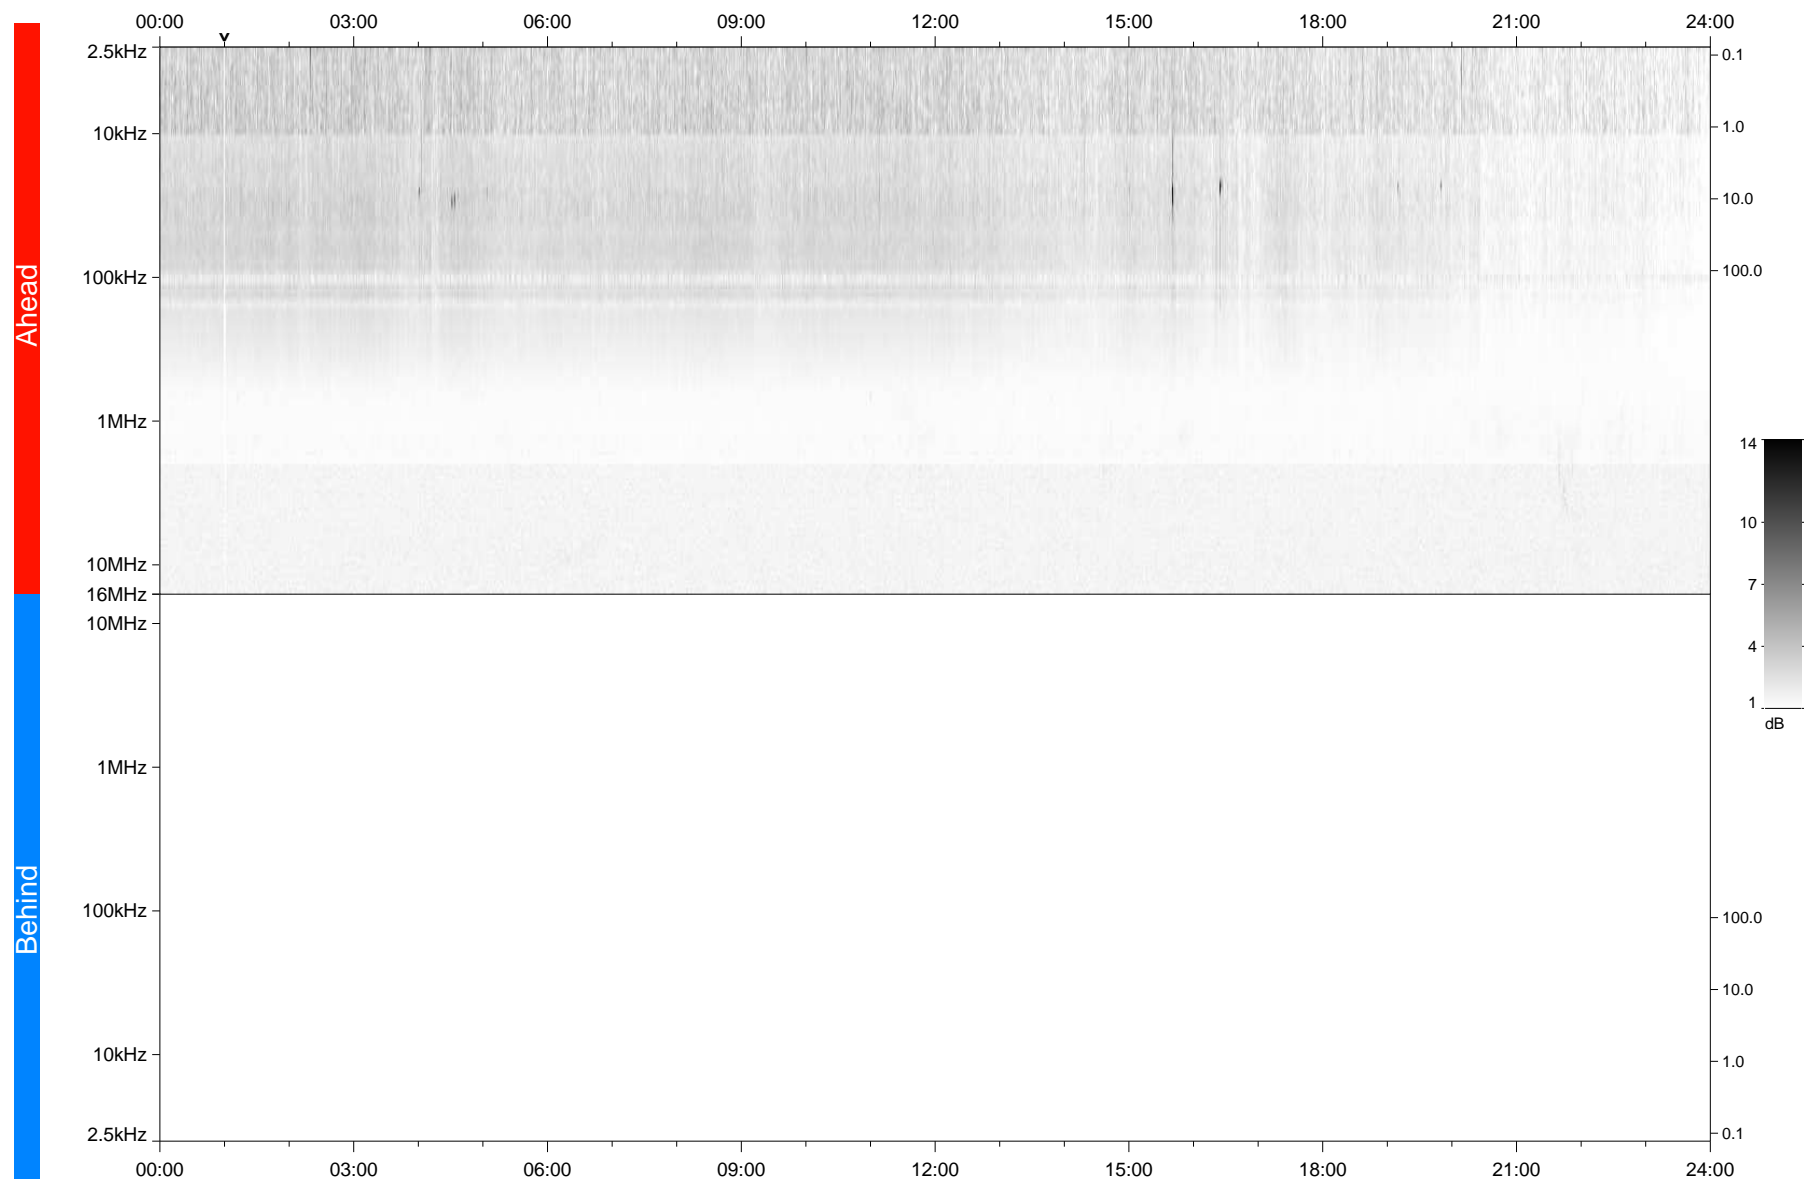

# STEREO/WAVES Daily Summary - 07-Feb-2018 (DOY 038)

Ahead source file: swaves\_ahead\_2018\_038\_1\_05.fin  
Ahead PSE Angle: -121.0°

Behind PSE Angle: 120.6°  
Behind source file: No STEREO-B data

Time (UTC)

file: stereo\_swaves\_daily-summary\_gray\_20180207\_v04  
made by: space.umn.edu on macOS with IDL 8.8.2 on 2022-10-06 08:22:15, with TLib V945 / dynspec V311