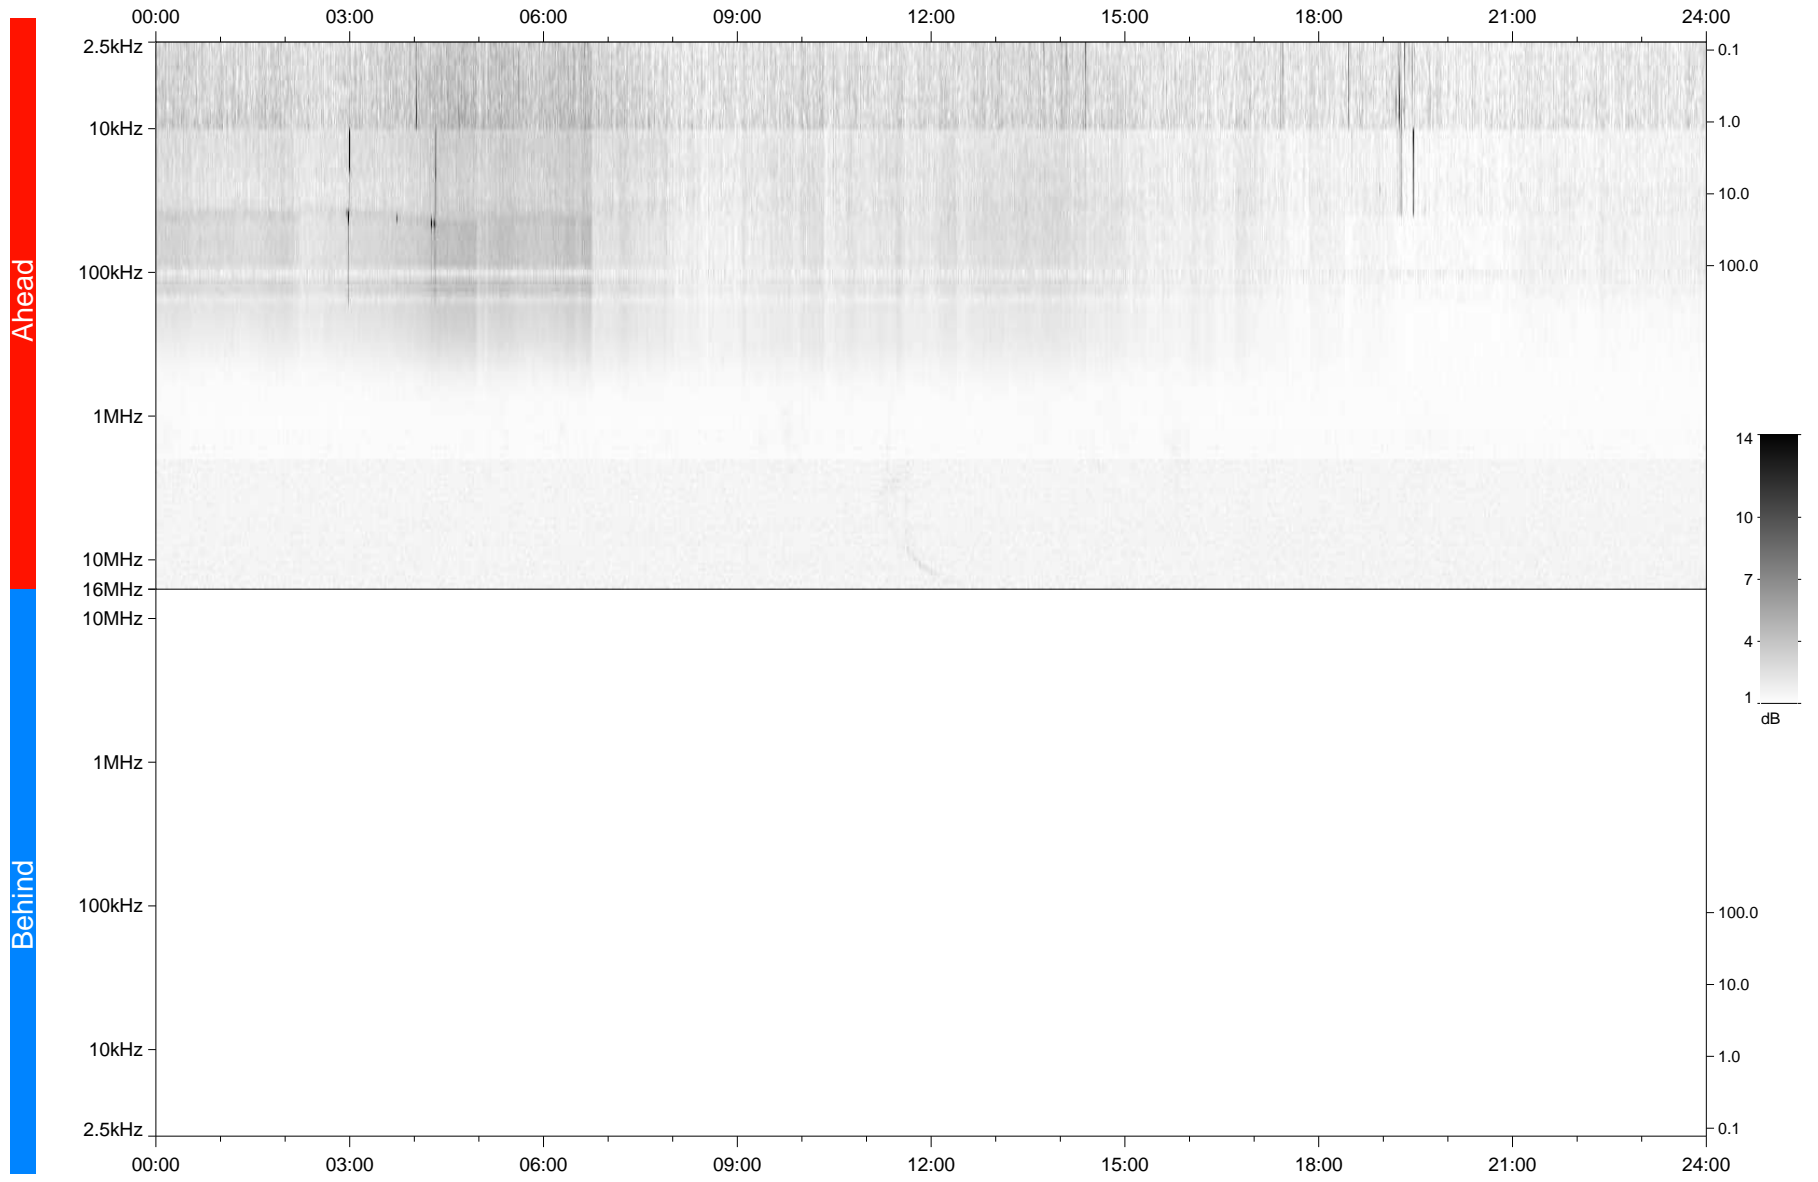

# STEREO/WAVES Daily Summary - 06-Feb-2018 (DOY 037)

Ahead source file: swaves\_ahead\_2018\_037\_1\_05.fin  
Ahead PSE Angle: -121.0°

Behind PSE Angle: 120.7°  
Behind source file: No STEREO-B data

Time (UTC)

file: stereo\_swaves\_daily-summary\_gray\_20180206\_v04  
made by: space.umn.edu on macOS with TDL 8.8.2 on 2022-10-06 08:20:48, with TLib V945 / dynspec V311