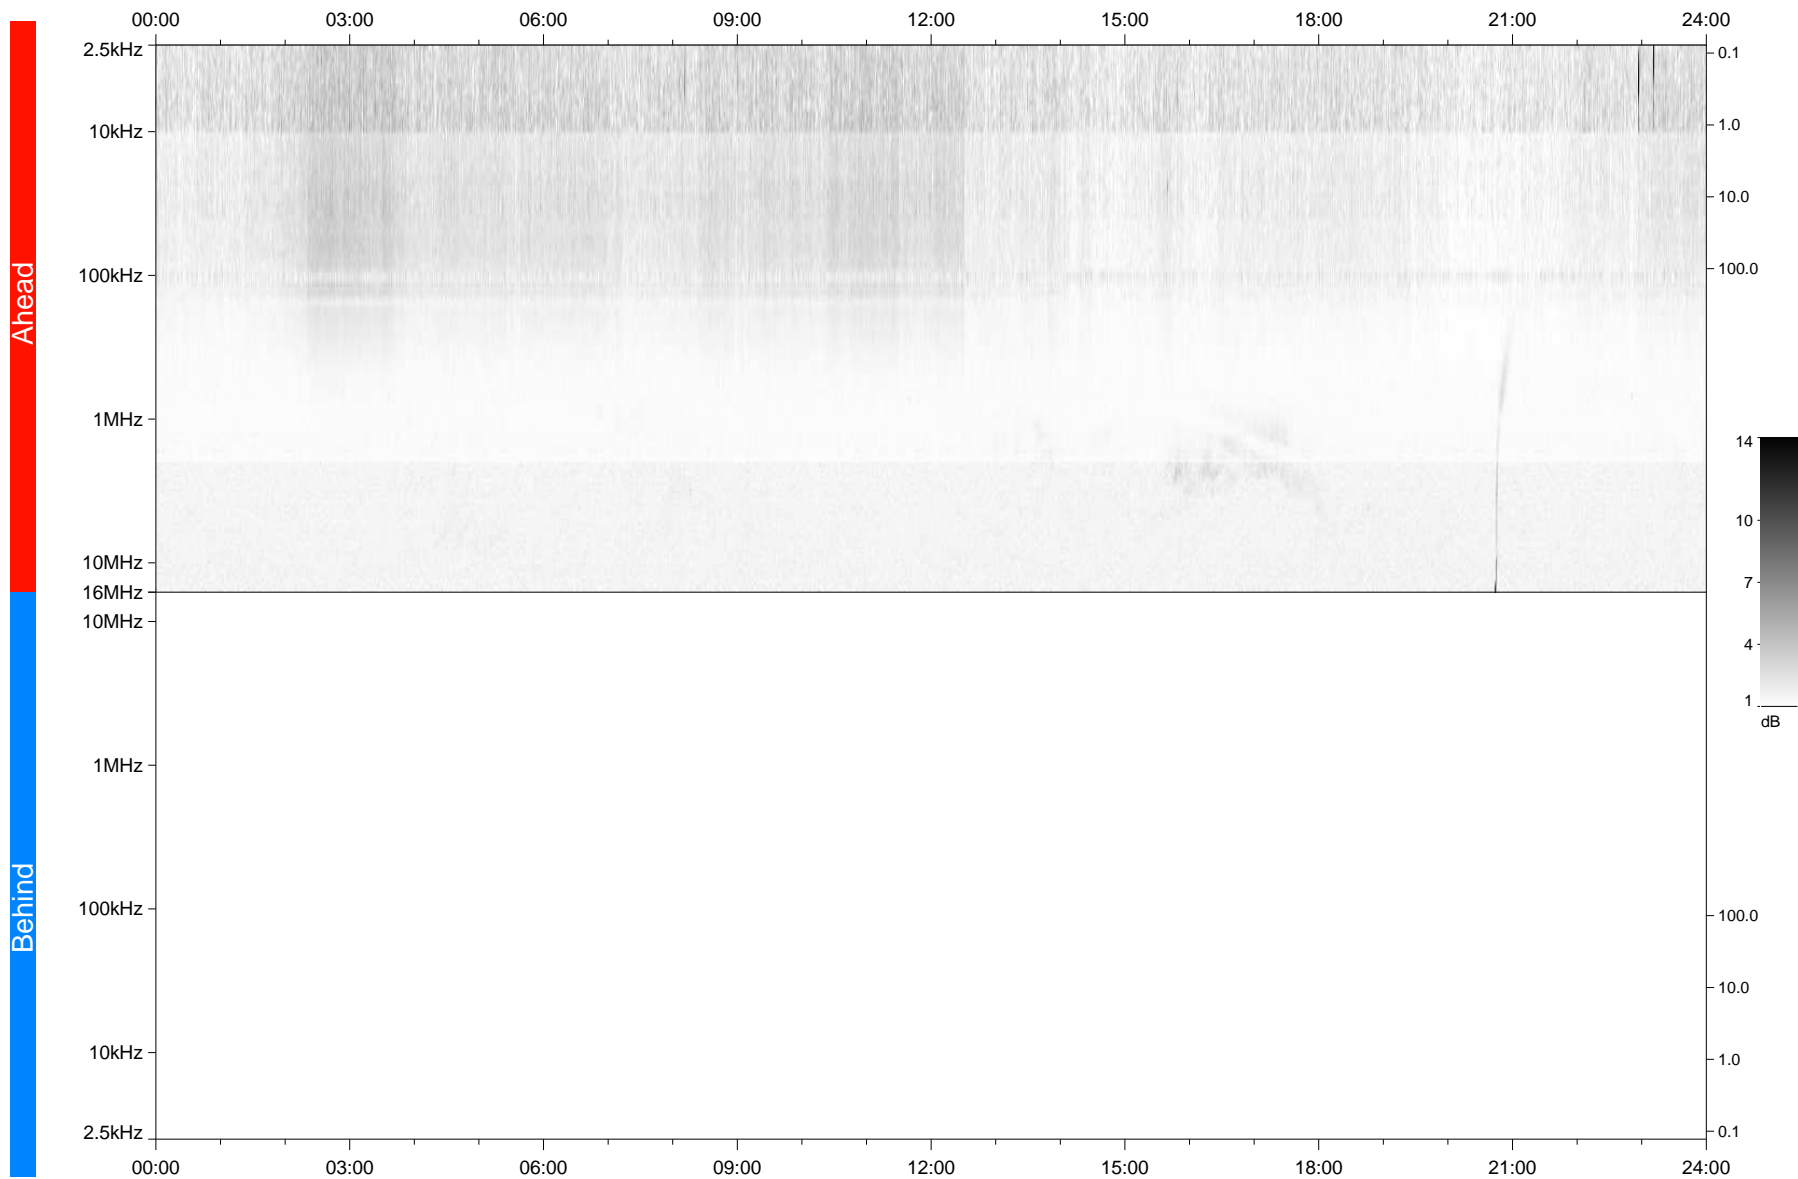

# STEREO/WAVES Daily Summary - 04-Feb-2018 (DOY 035)

Ahead source file: swaves\_ahead\_2018\_035\_1\_05.fin  
Ahead PSE Angle: -121.0°

Behind PSE Angle: 121.0°  
Behind source file: No STEREO-B data

Time (UTC)

file: stereo\_swaves\_daily-summary\_gray\_20180204\_v04  
made by: space.umn.edu on macOS with TDL 8.8.2 on 2022-10-06 08:17:54, with TLib V945 / dynspec V311