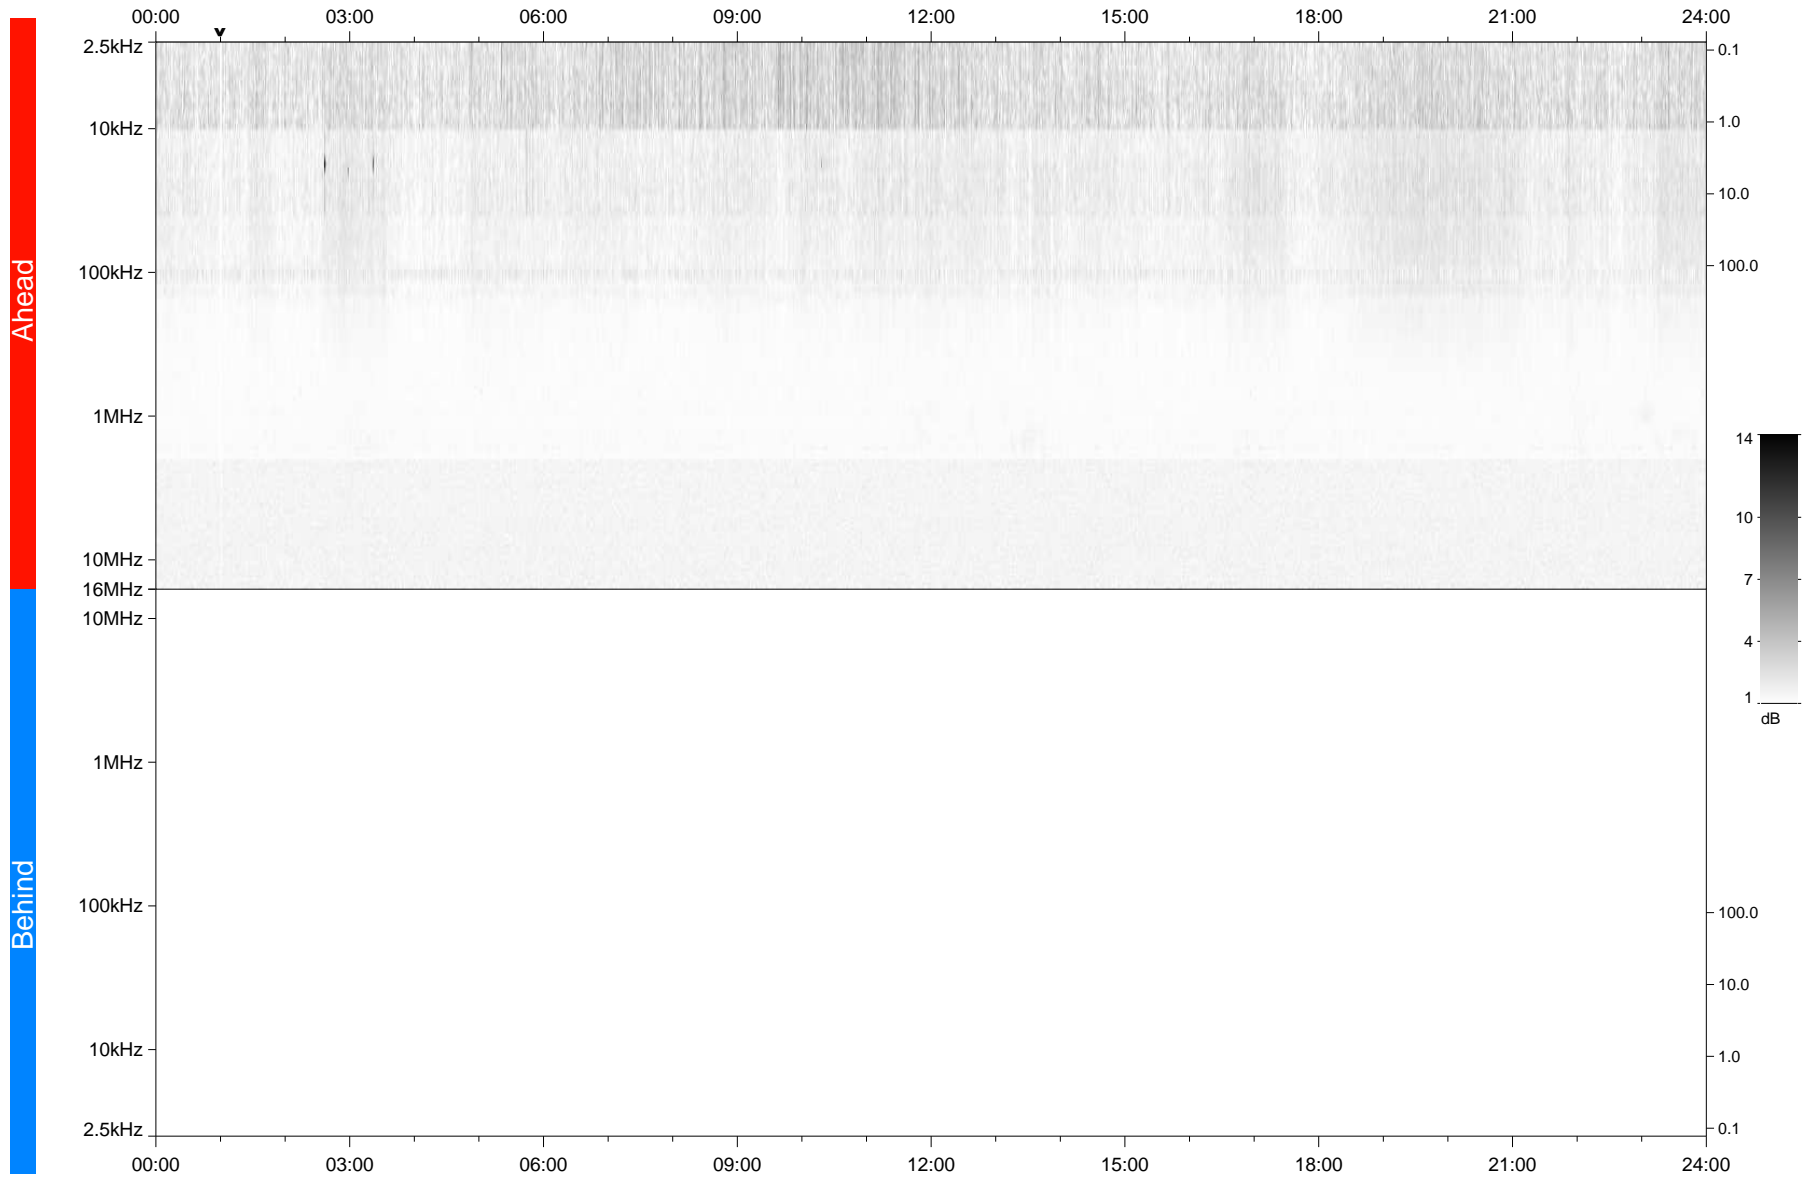

STEREO/WAVES Daily Summary - 28-Jan-2018 (DOY 028)

Ahead source file: swaves Ahead_2018_028_1_05.fin
Ahead PSE Angle: -121.3°

Behind PSE Angle: 122.0°
Behind source file: No STEREO-B data

Time (UTC)

file: stereo_swaves_daily-summary_gray_20180128_v04
made by: space.umn.edu on macOS with TDL 8.8.2 on 2022-10-06 08:07:45, with TLib V945 / dynspec V311