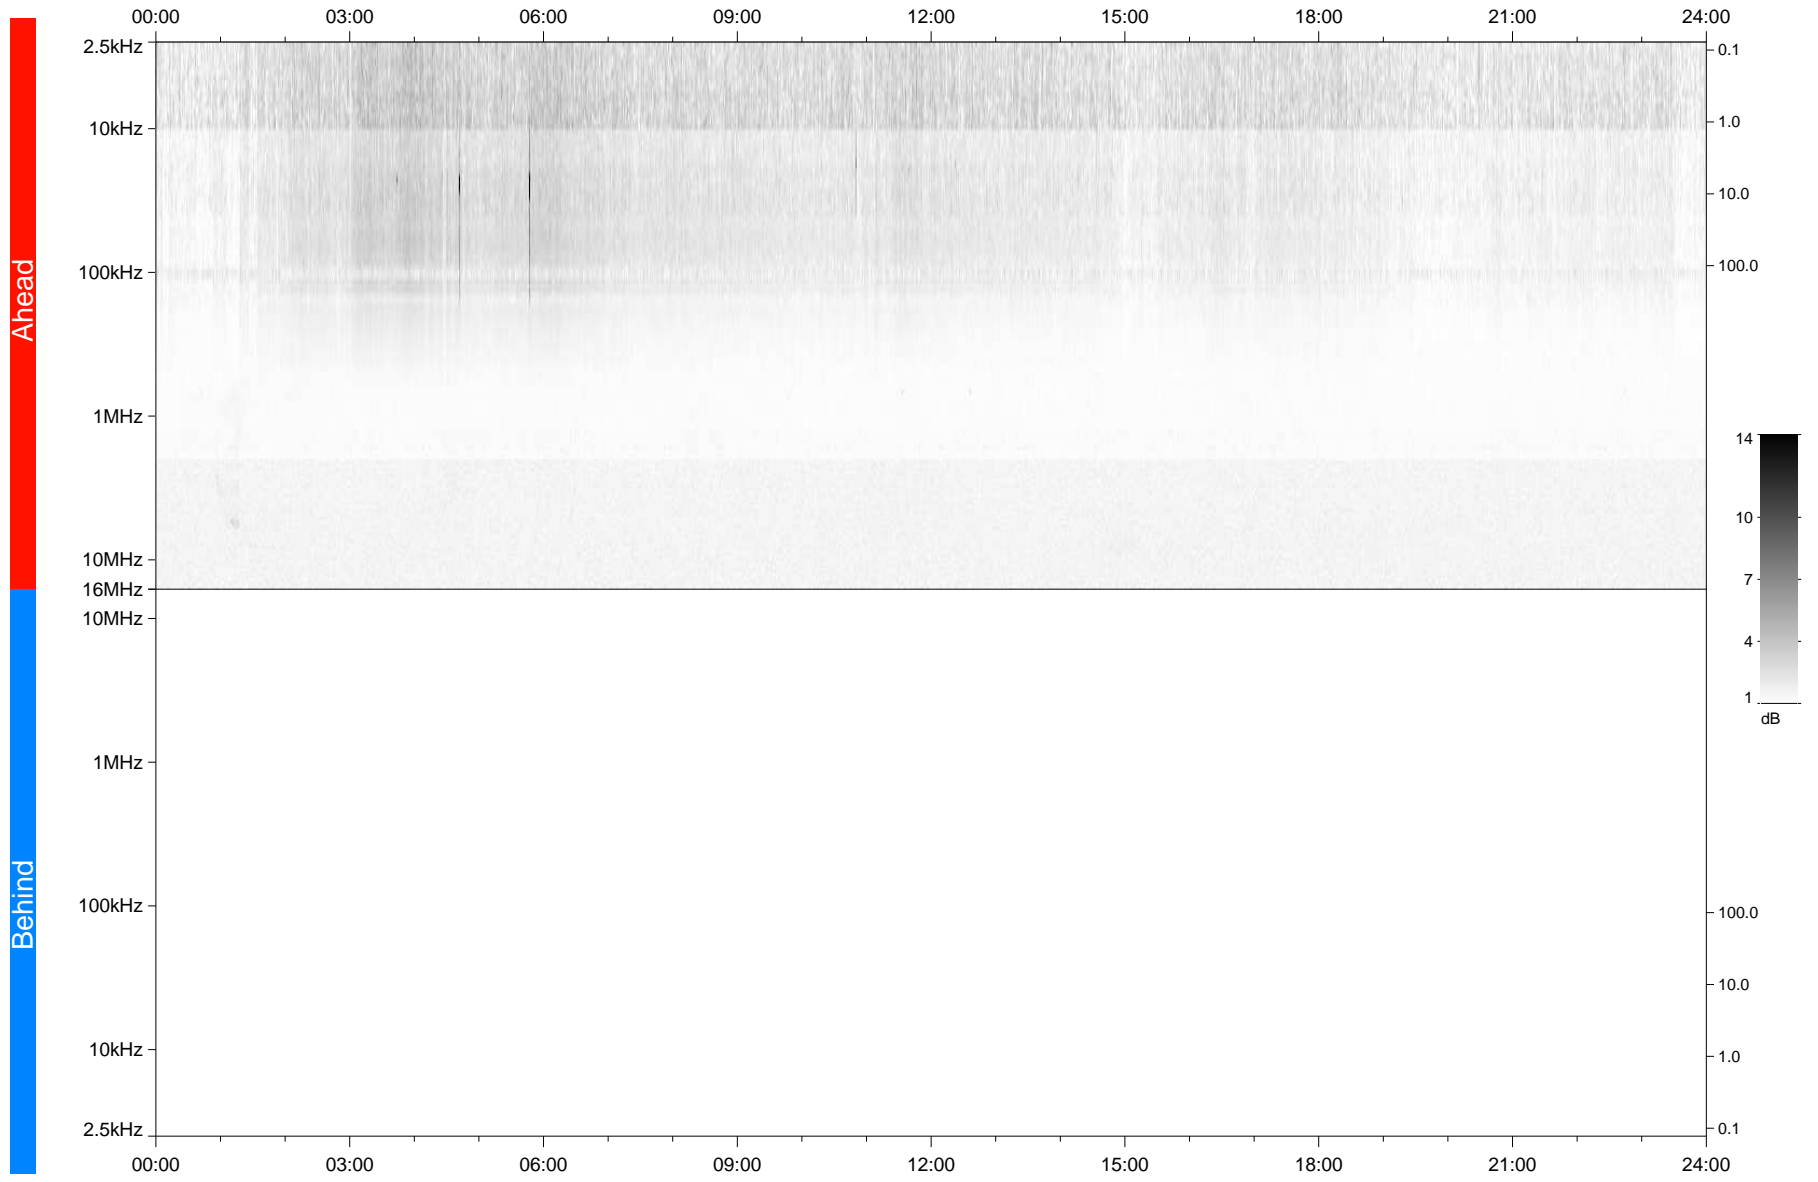

# STEREO/WAVES Daily Summary - 27-Jan-2018 (DOY 027)

Ahead source file: swaves\_ahead\_2018\_027\_1\_05.fin  
Ahead PSE Angle: -121.3°

Behind PSE Angle: 122.1°  
Behind source file: No STEREO-B data

Time (UTC)

file: stereo\_swaves\_daily-summary\_gray\_20180127\_v04  
made by: space.umn.edu on macOS with IDL 8.8.2 on 2022-10-06 08:06:19, with TLib V945 / dynspec V311