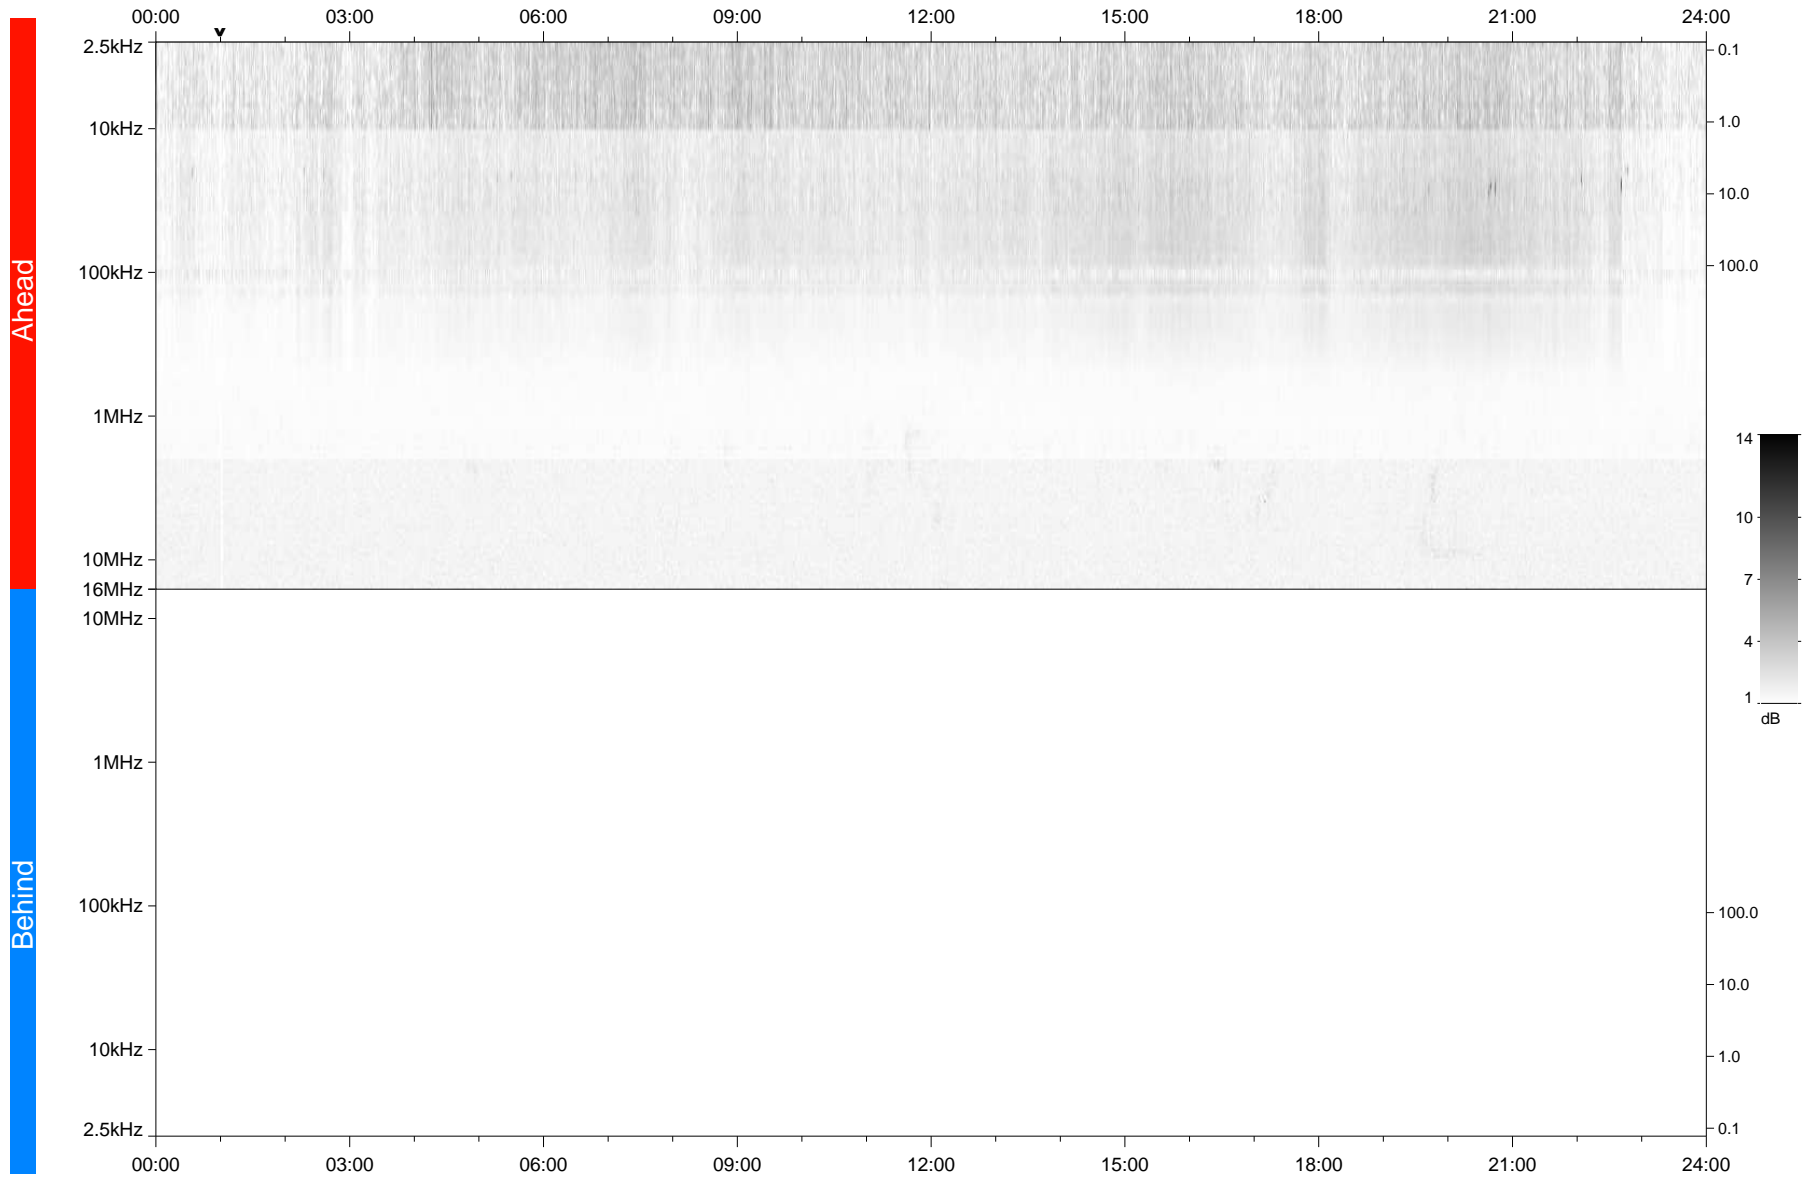

# STEREO/WAVES Daily Summary - 26-Jan-2018 (DOY 026)

Ahead source file: swaves\_ahead\_2018\_026\_1\_05.fin  
Ahead PSE Angle: -121.4°

Behind PSE Angle: 122.2°  
Behind source file: No STEREO-B data

Time (UTC)

file: stereo\_swaves\_daily-summary\_gray\_20180126\_v04  
made by: space.umn.edu on macOS with IDL 8.8.2 on 2022-10-06 08:04:51, with TLib V945 / dynspec V311