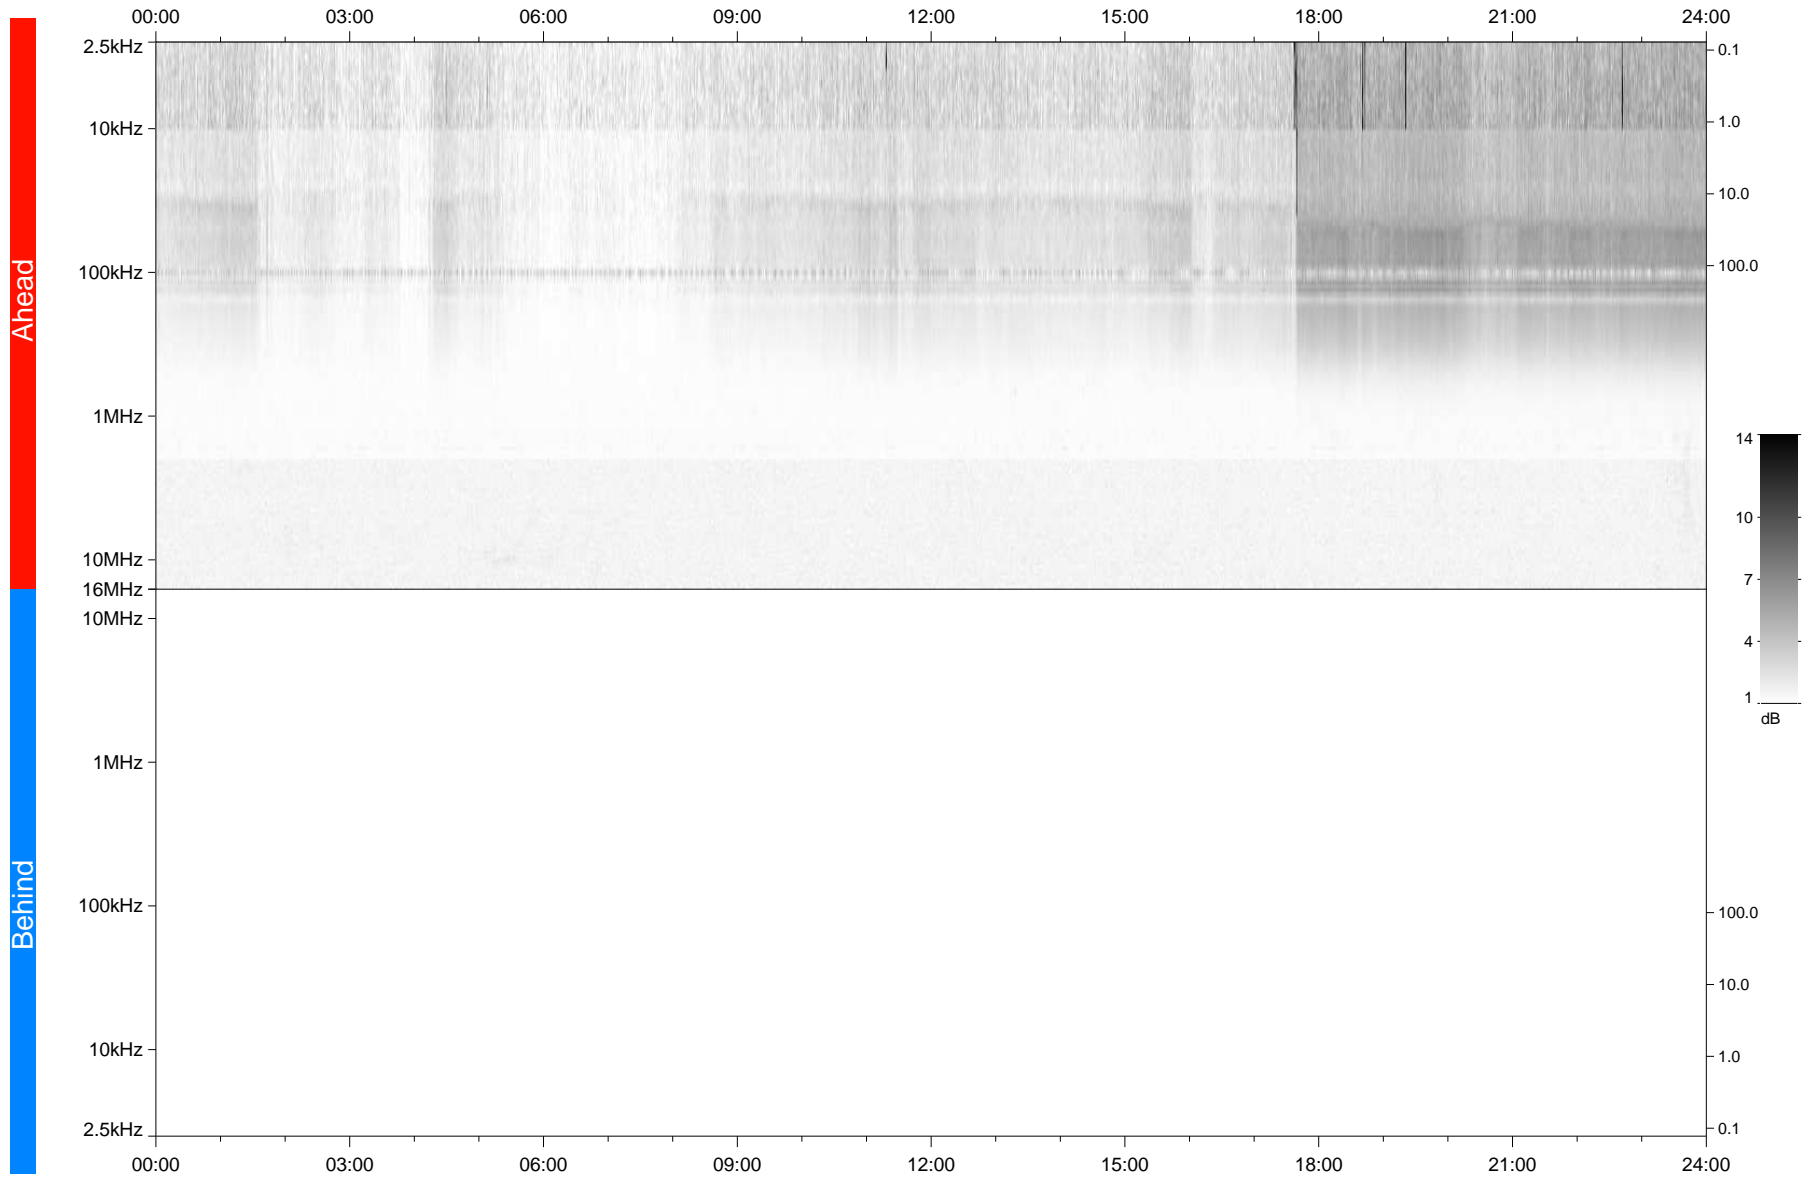

# STEREO/WAVES Daily Summary - 17-Jan-2018 (DOY 017)

Ahead source file: swaves\_ahead\_2018\_017\_1\_05.fin  
Ahead PSE Angle: -121.7°

Behind PSE Angle: 123.4°  
Behind source file: No STEREO-B data

Time (UTC)

file: stereo\_swaves\_daily-summary\_gray\_20180117\_v04  
made by: space.umn.edu on macOS with IDL 8.8.2 on 2022-10-06 07:51:47, with TMLib V945 / dynspec V311