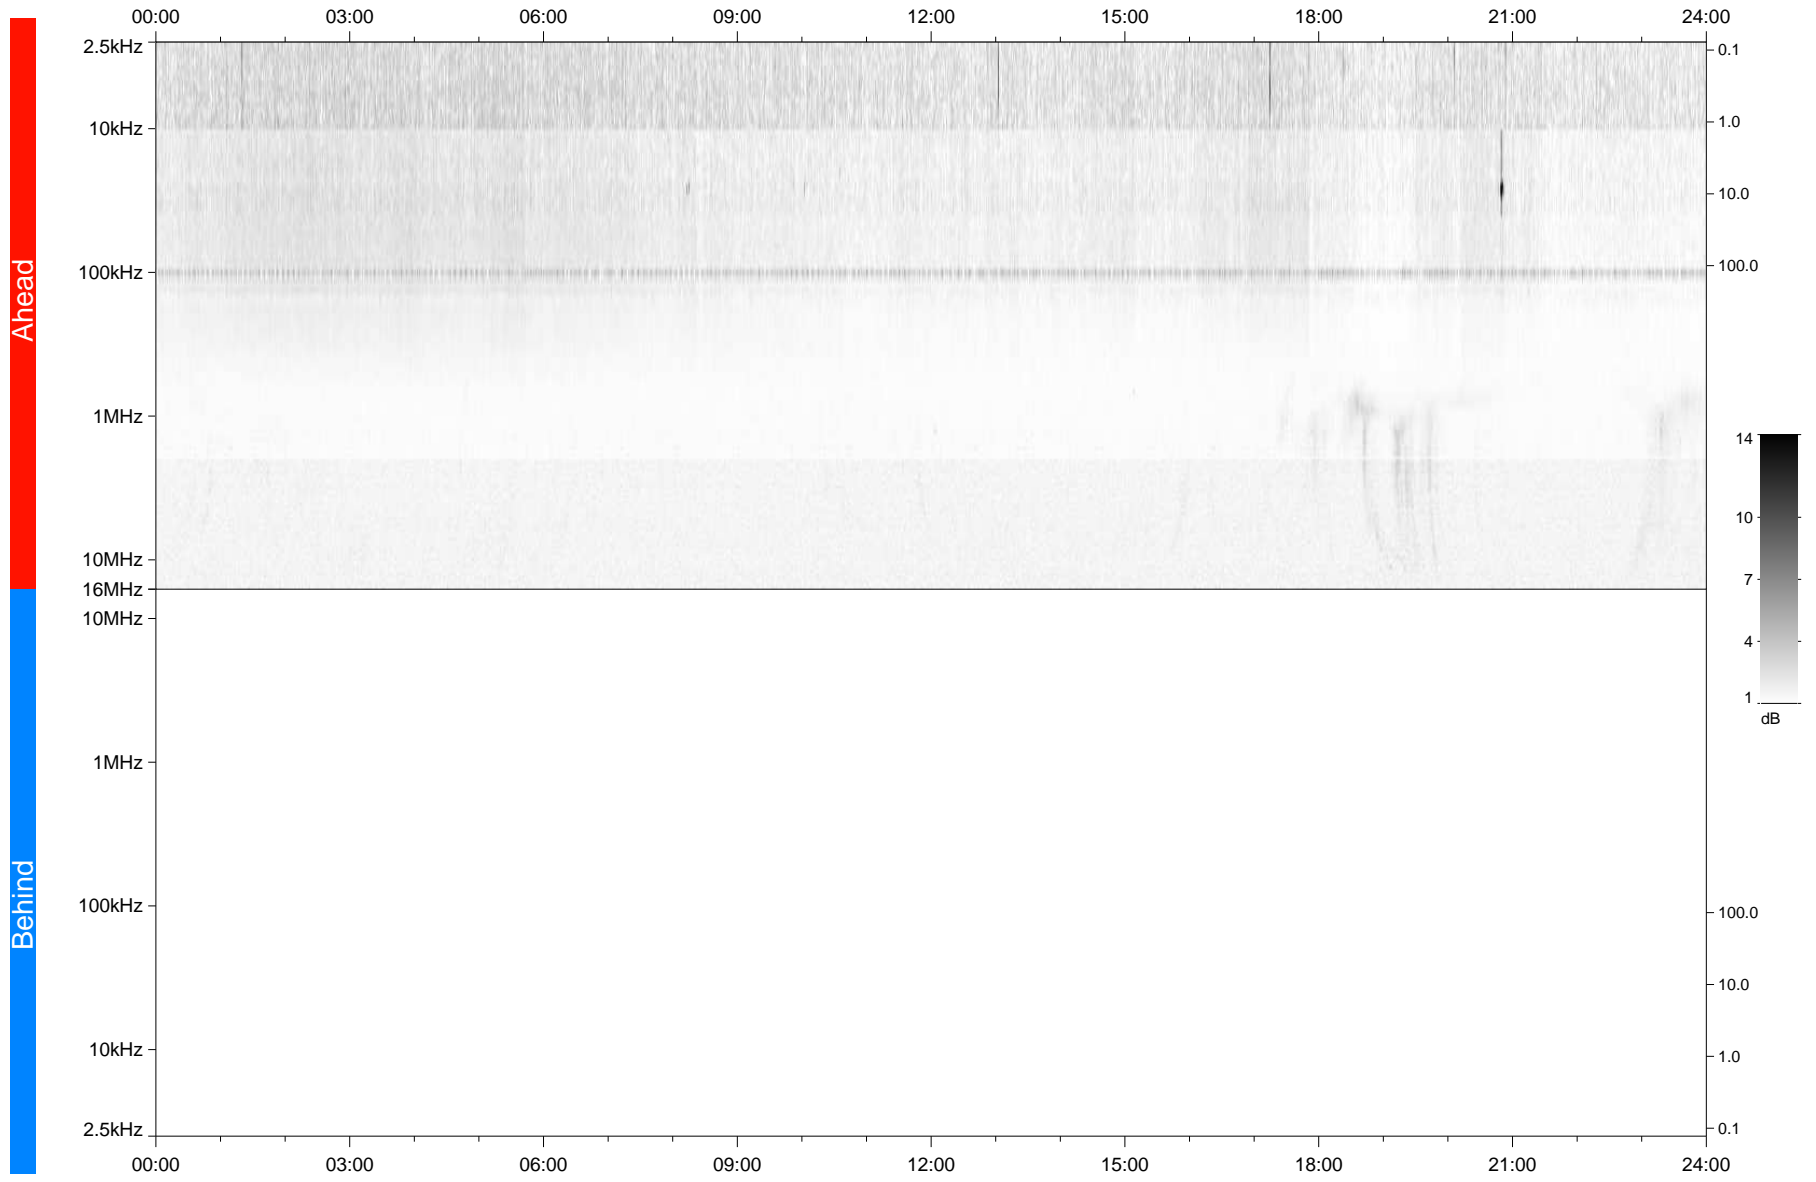

# STEREO/WAVES Daily Summary - 15-Jan-2018 (DOY 015)

Ahead source file: swaves\_ahead\_2018\_015\_1\_05.fin  
Ahead PSE Angle: -121.8°

Behind PSE Angle: 123.6°  
Behind source file: No STEREO-B data

Time (UTC)

file: stereo\_swaves\_daily-summary\_gray\_20180115\_v04  
made by: space.umn.edu on macOS with IDL 8.8.2 on 2022-10-06 07:48:53, with TLib V945 / dynspec V311