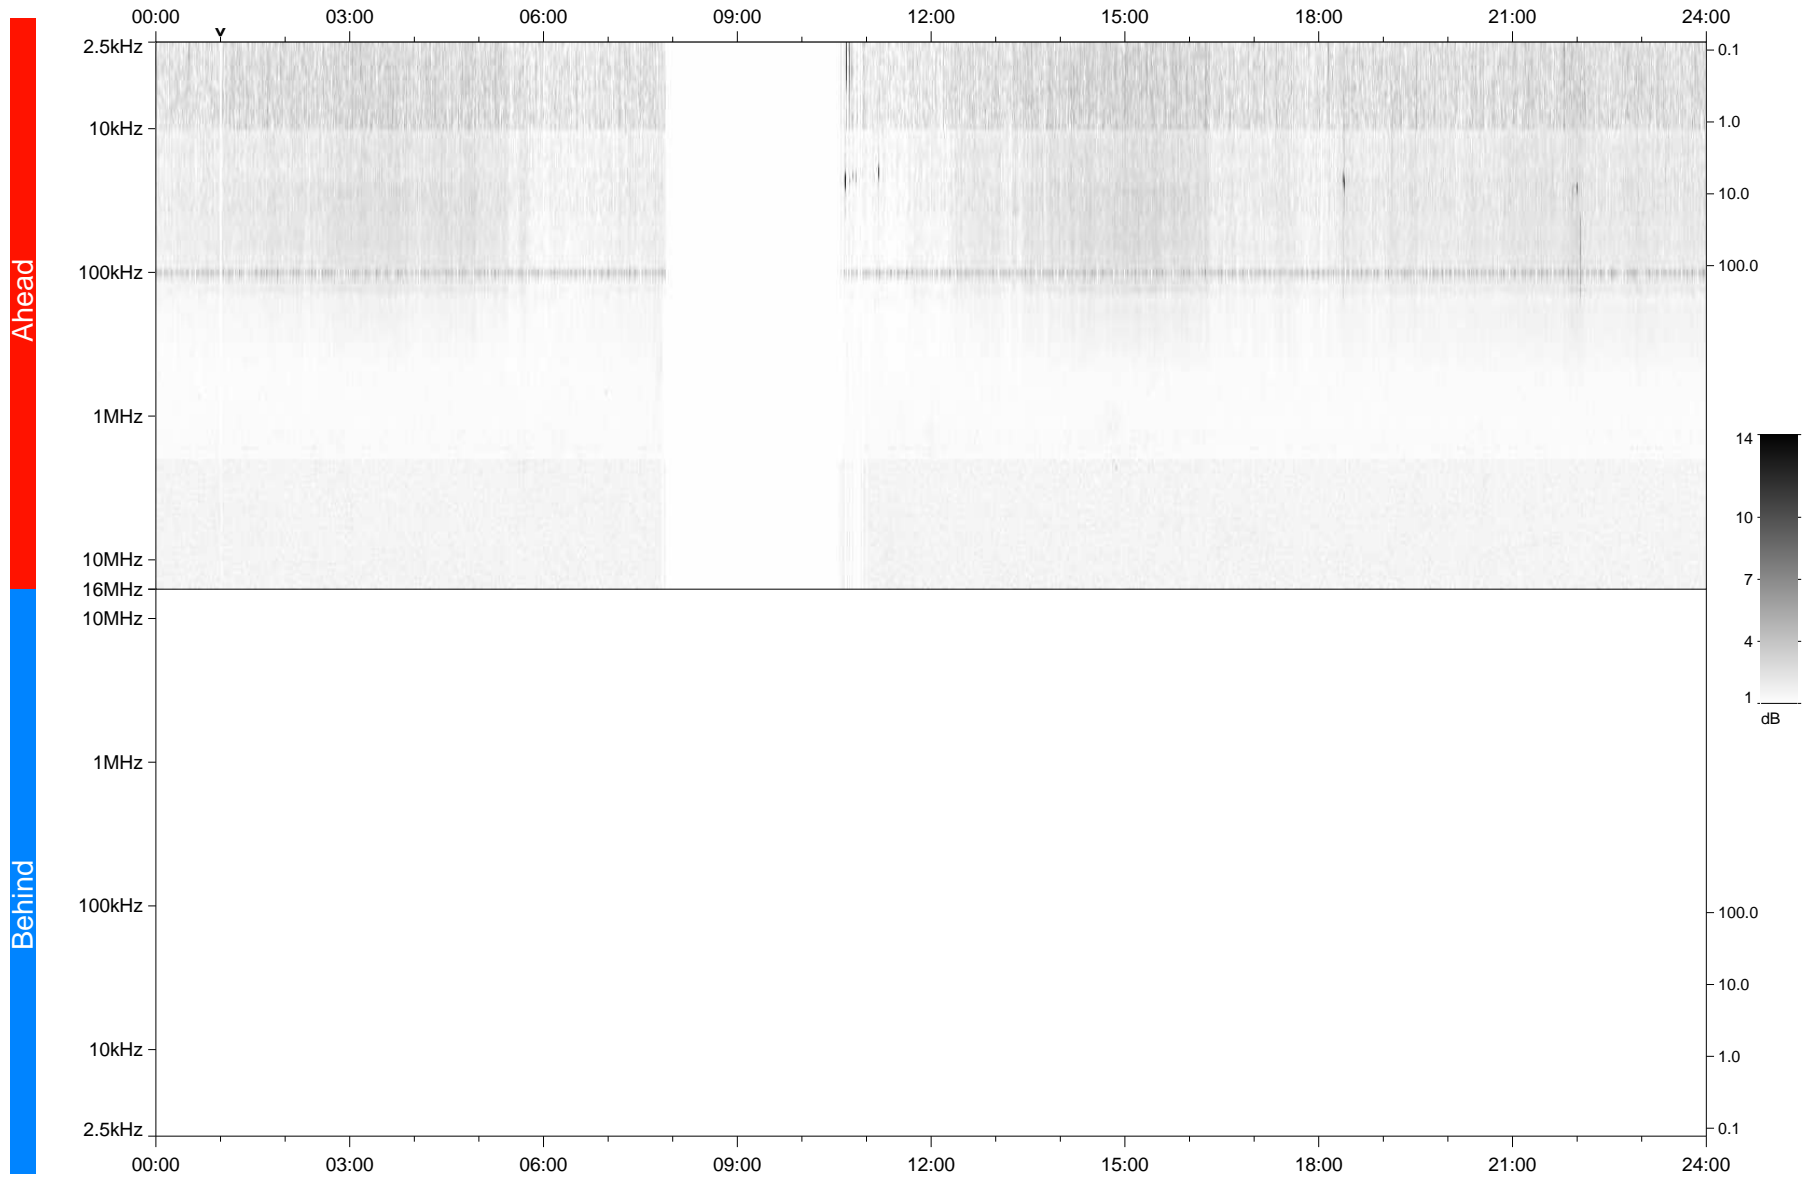

# STEREO/WAVES Daily Summary - 14-Jan-2018 (DOY 014)

Ahead source file: swaves\_ahead\_2018\_014\_1\_05.fin  
Ahead PSE Angle: -121.8°

Behind PSE Angle: 123.7°  
Behind source file: No STEREO-B data

Time (UTC)

file: stereo\_swaves\_daily-summary\_gray\_20180114\_v04  
made by: space.umn.edu on macOS with IDL 8.8.2 on 2022-10-06 07:47:28, with TLib V945 / dynspec V311