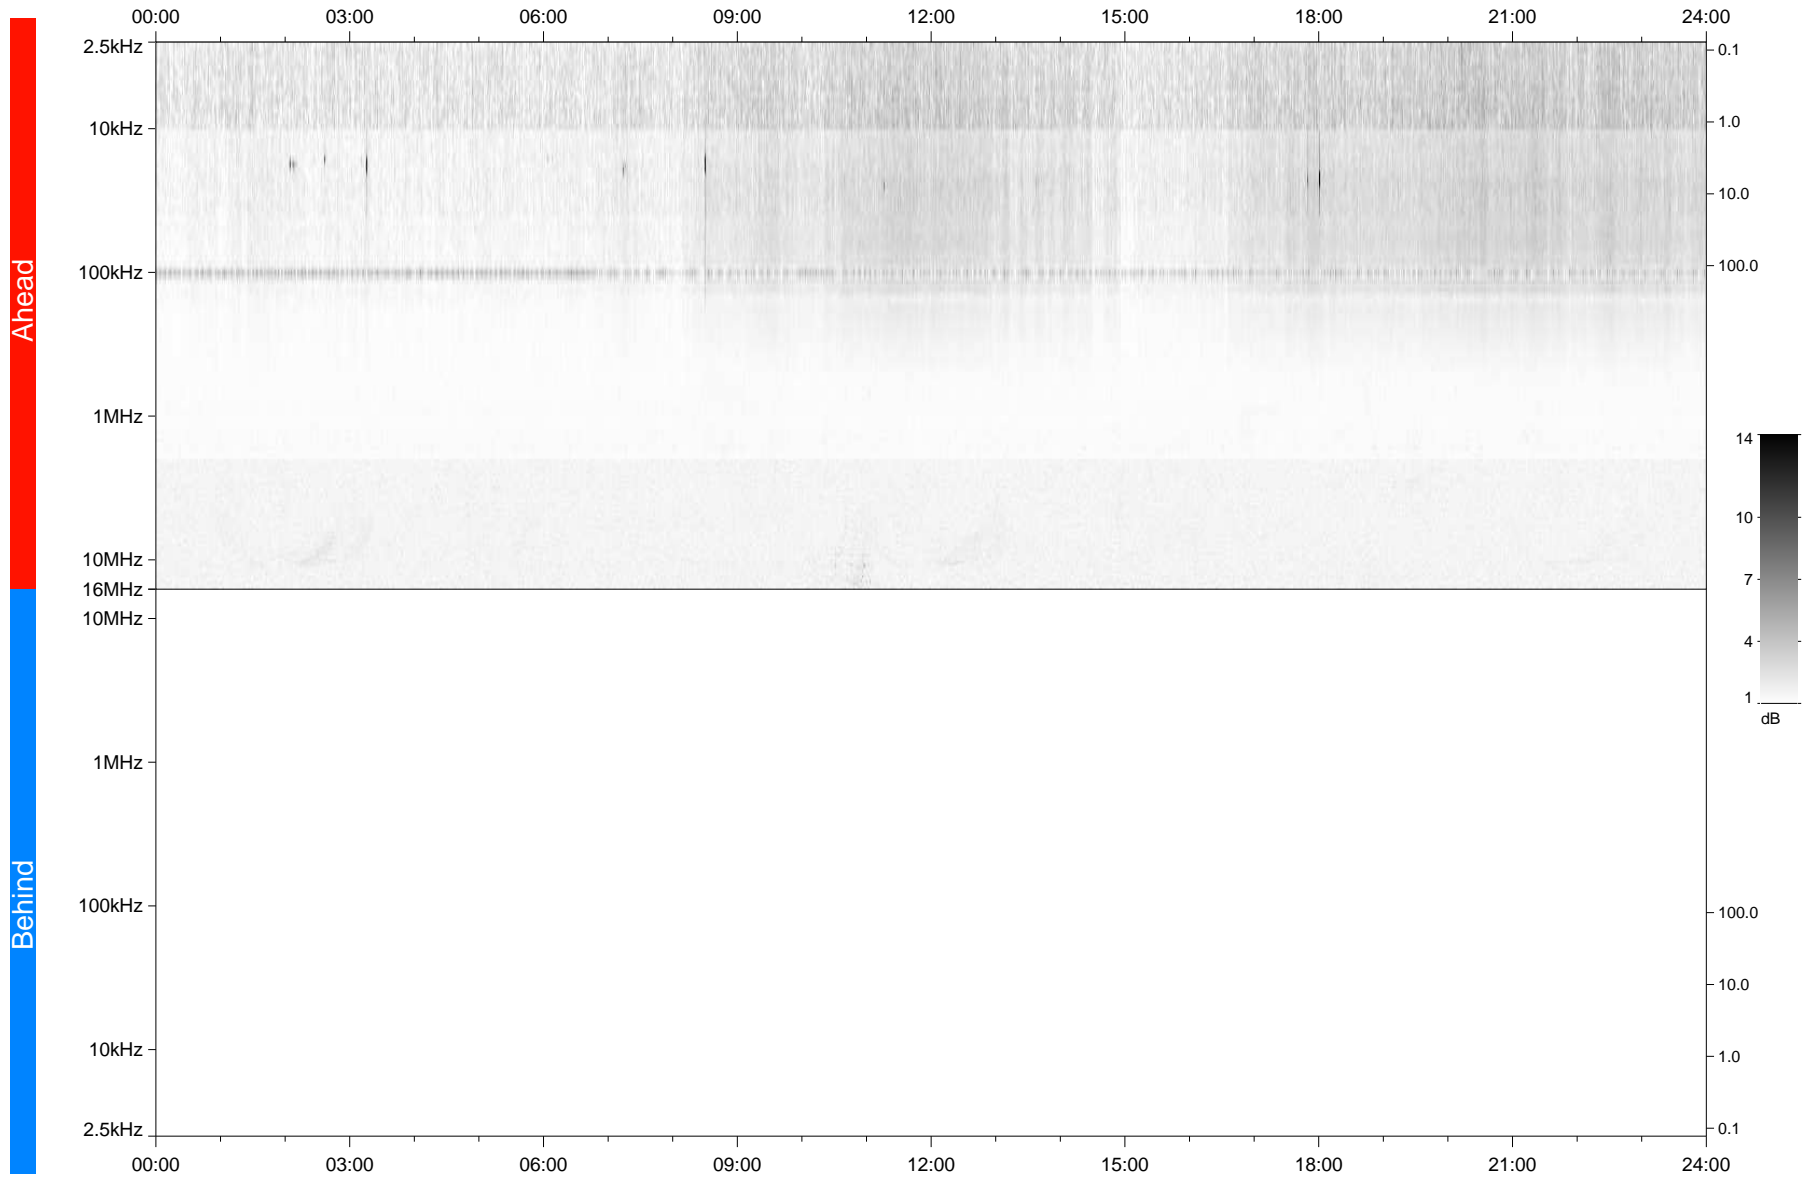

# STEREO/WAVES Daily Summary - 13-Jan-2018 (DOY 013)

Ahead source file: swaves Ahead\_2018\_013\_1\_05.fin  
Ahead PSE Angle: -121.9°

Behind PSE Angle: 123.8°  
Behind source file: No STEREO-B data

Time (UTC)

file: stereo\_swaves\_daily-summary\_gray\_20180113\_v04  
made by: space.umn.edu on macOS with IDL 8.8.2 on 2022-10-06 07:46:06, with TLib V945 / dynspec V311