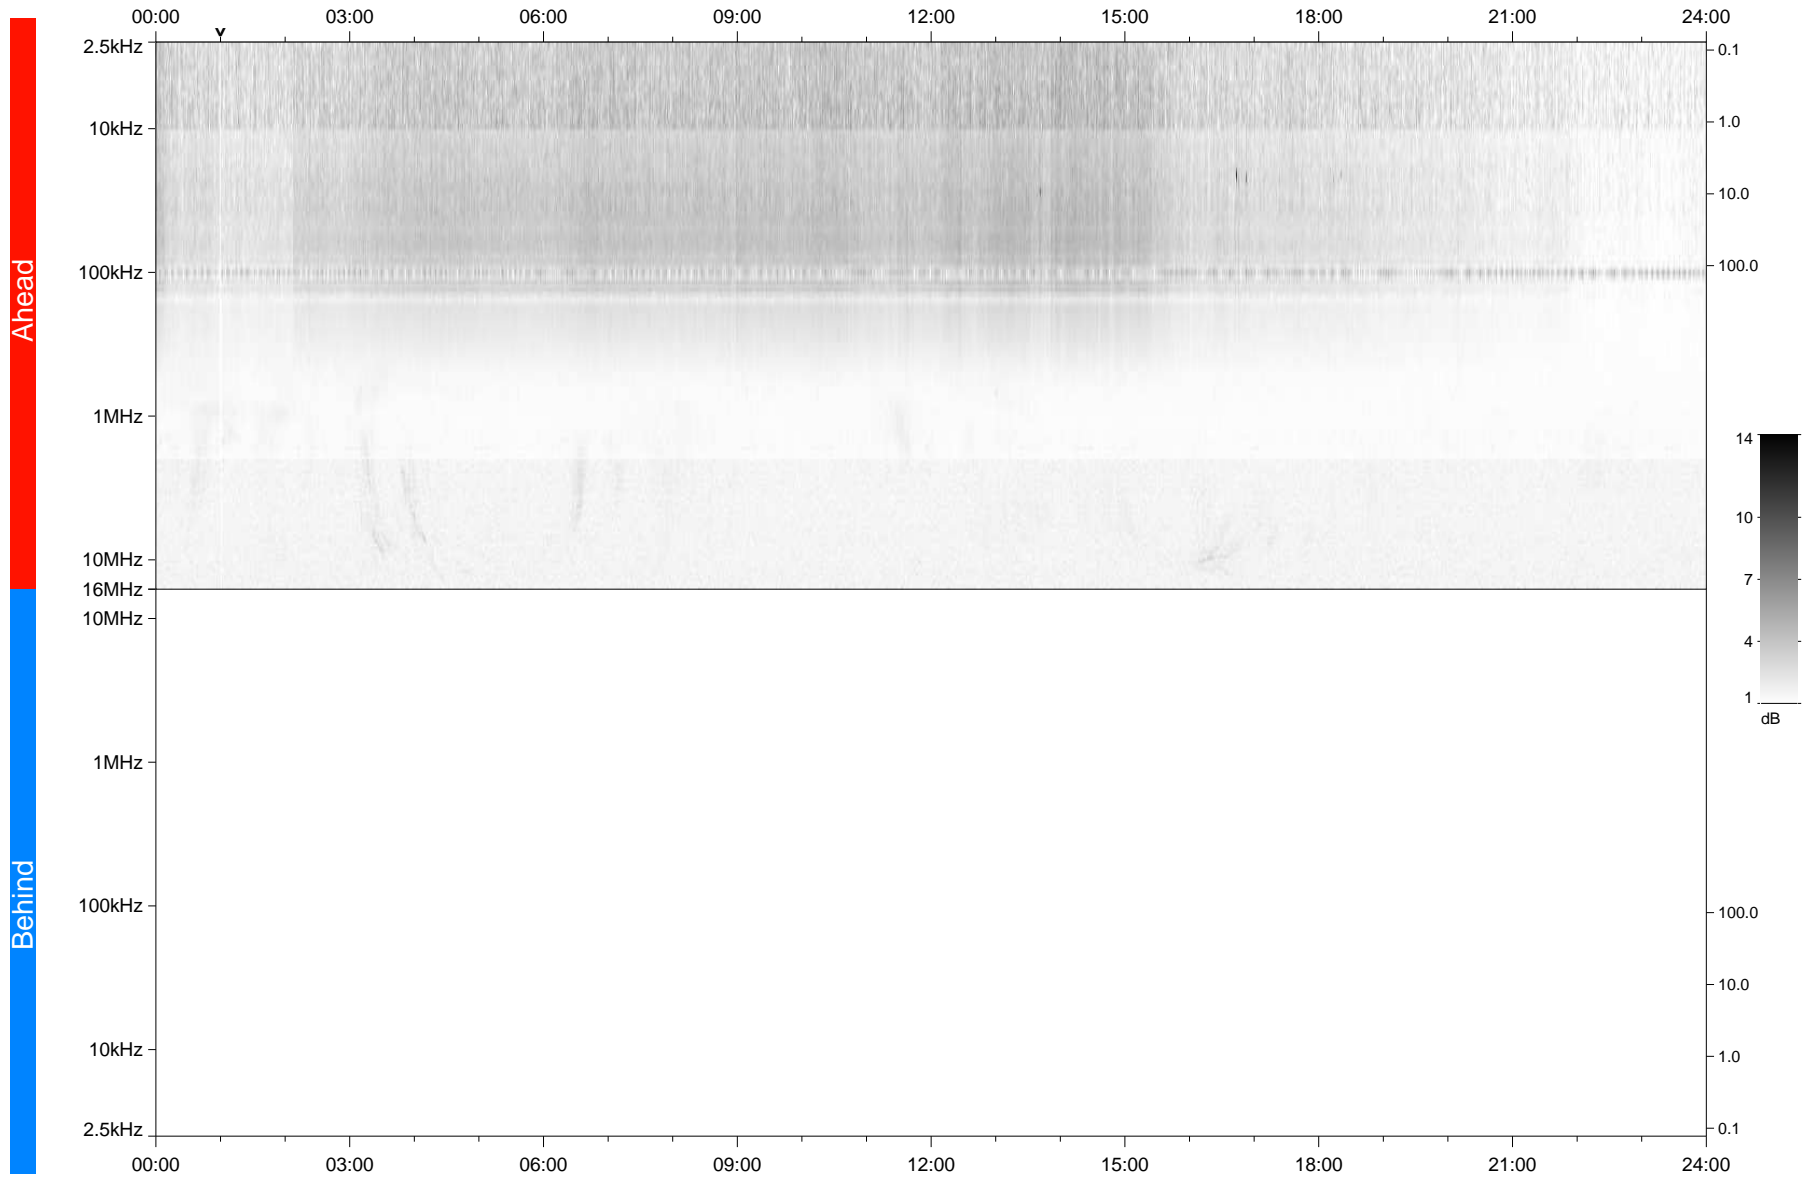

# STEREO/WAVES Daily Summary - 12-Jan-2018 (DOY 012)

Ahead source file: swaves\_ahead\_2018\_012\_1\_05.fin  
Ahead PSE Angle: -121.8°

Behind PSE Angle: 124.0°  
Behind source file: No STEREO-B data

Time (UTC)

file: stereo\_swaves\_daily-summary\_gray\_20180112\_v04  
made by: space.umn.edu on macOS with IDL 8.8.2 on 2022-10-06 07:44:40, with TLib V945 / dynspec V311