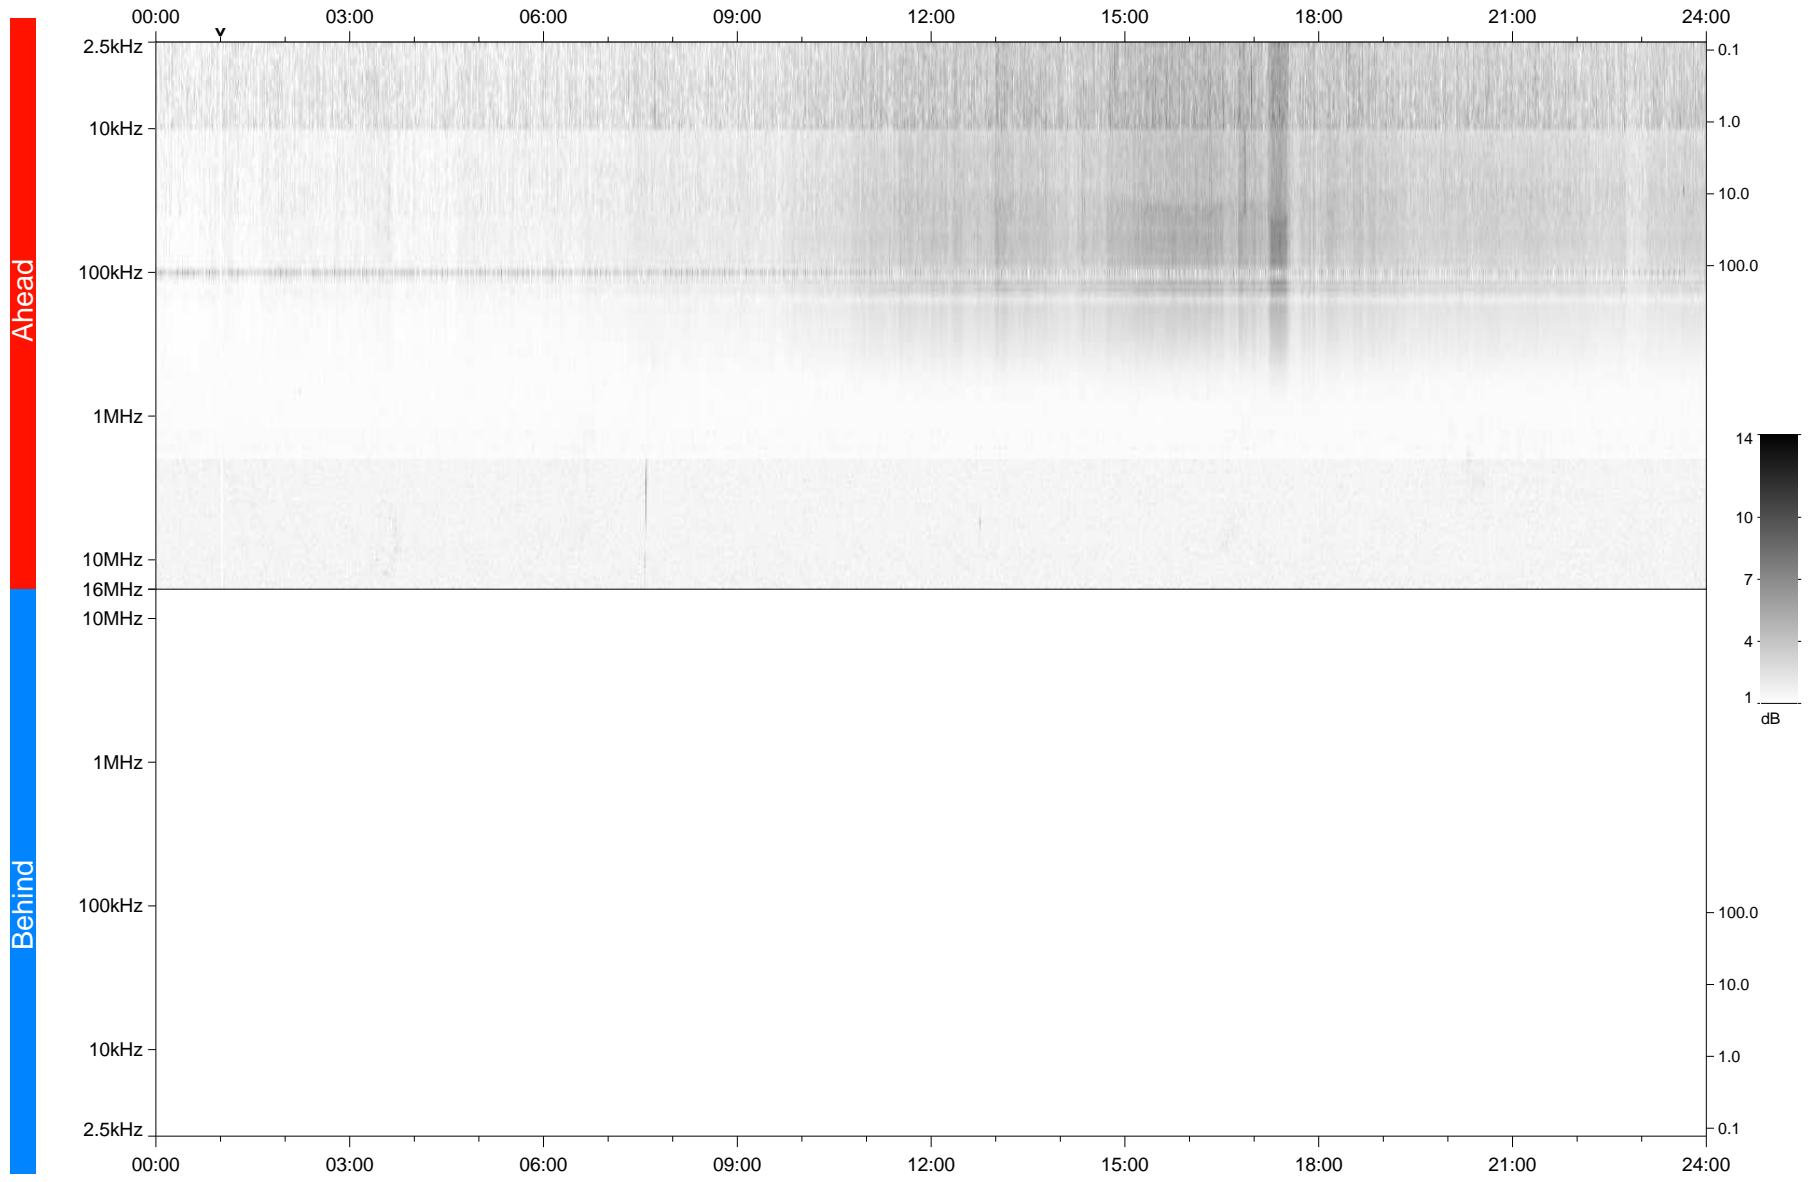

# STEREO/WAVES Daily Summary - 08-Jan-2018 (DOY 008)

Ahead source file: swaves\_ahead\_2018\_008\_1\_05.fin  
Ahead PSE Angle: -122.0°

Behind PSE Angle: 124.4°  
Behind source file: No STEREO-B data

Time (UTC)

file: stereo\_swaves\_daily-summary\_gray\_20180108\_v04  
made by: space.umn.edu on macOS with IDL 8.8.2 on 2022-10-06 07:38:54, with TLib V945 / dynspec V311