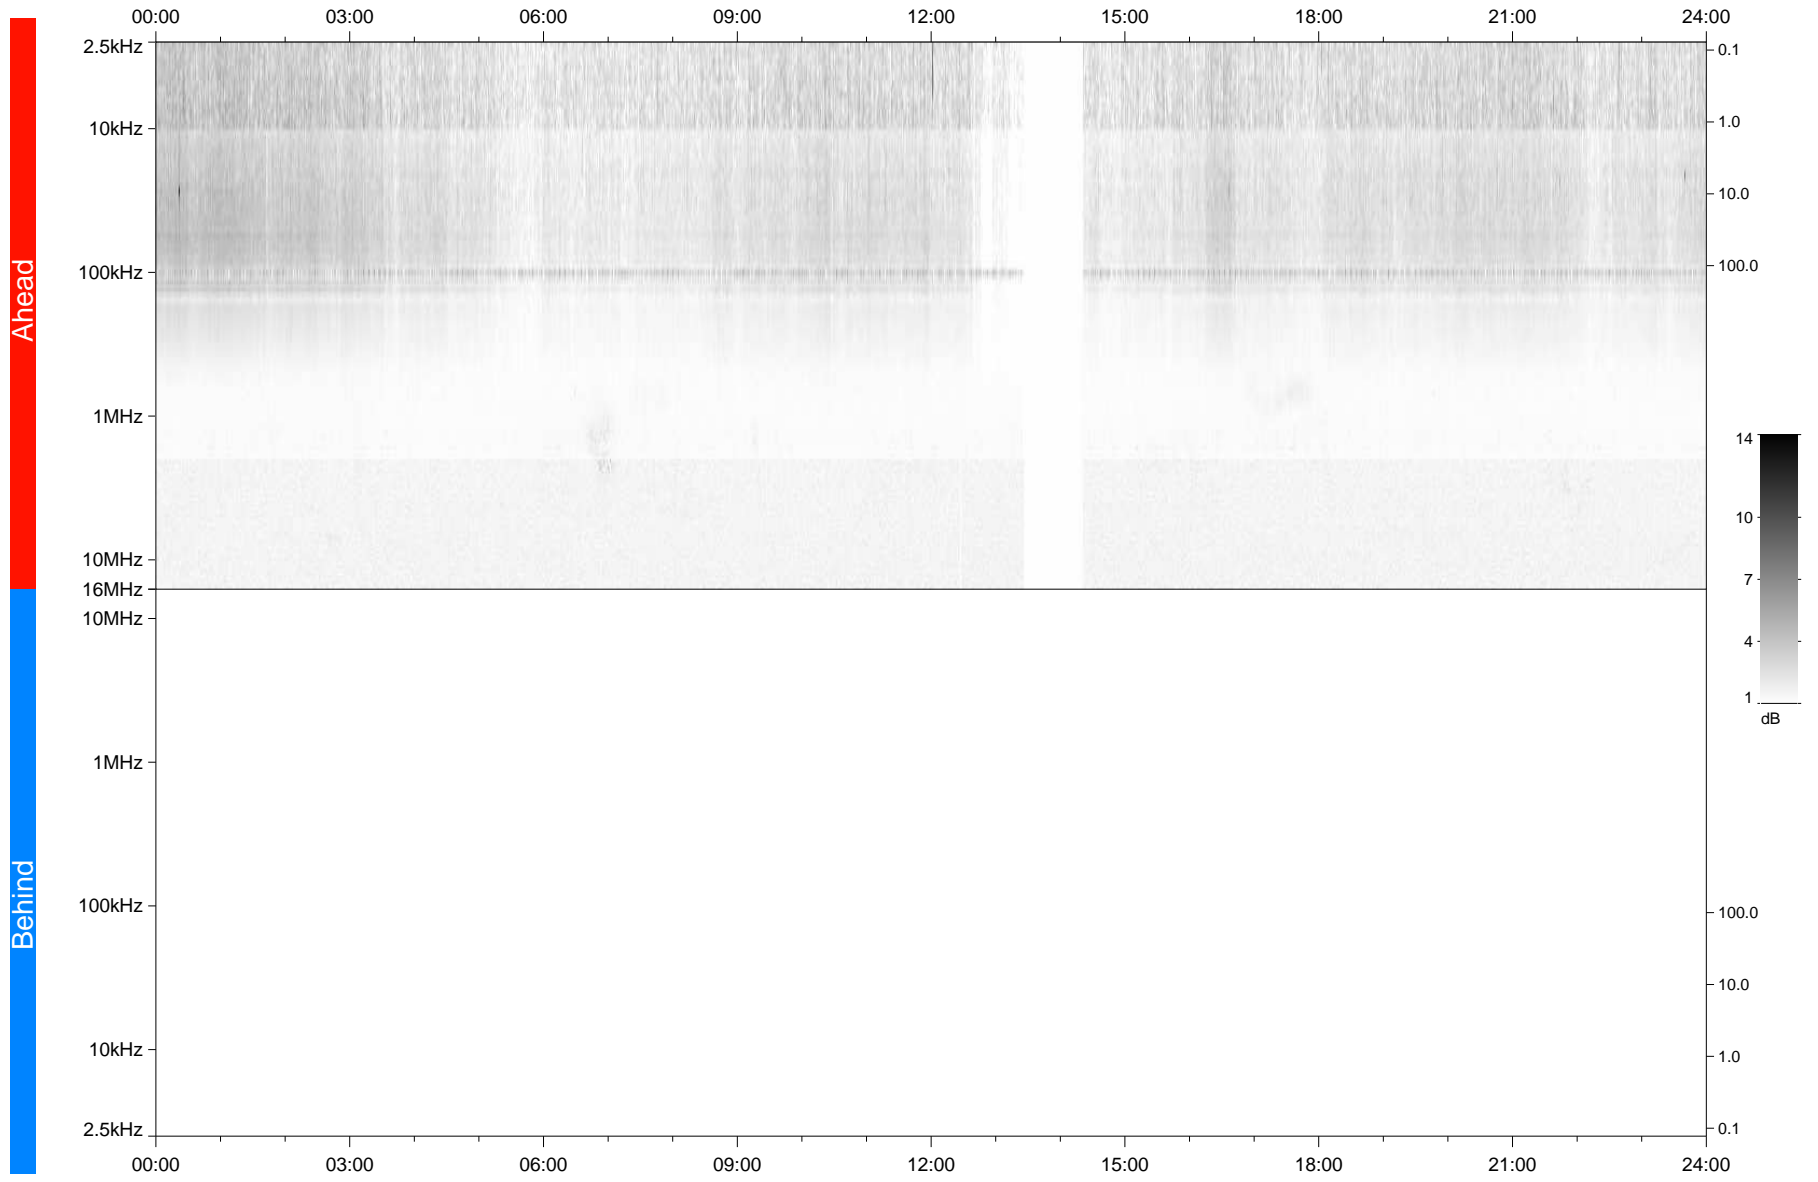

# STEREO/WAVES Daily Summary - 03-Jan-2018 (DOY 003)

Ahead source file: swaves\_ahead\_2018\_003\_1\_05.fin  
Ahead PSE Angle: -122.2°

Behind PSE Angle: 125.0°  
Behind source file: No STEREO-B data

Time (UTC)

file: stereo\_swaves\_daily-summary\_gray\_20180103\_v04  
made by: space.umn.edu on macOS with TDL 8.8.2 on 2022-10-06 07:31:40, with TLib V945 / dynspec V311