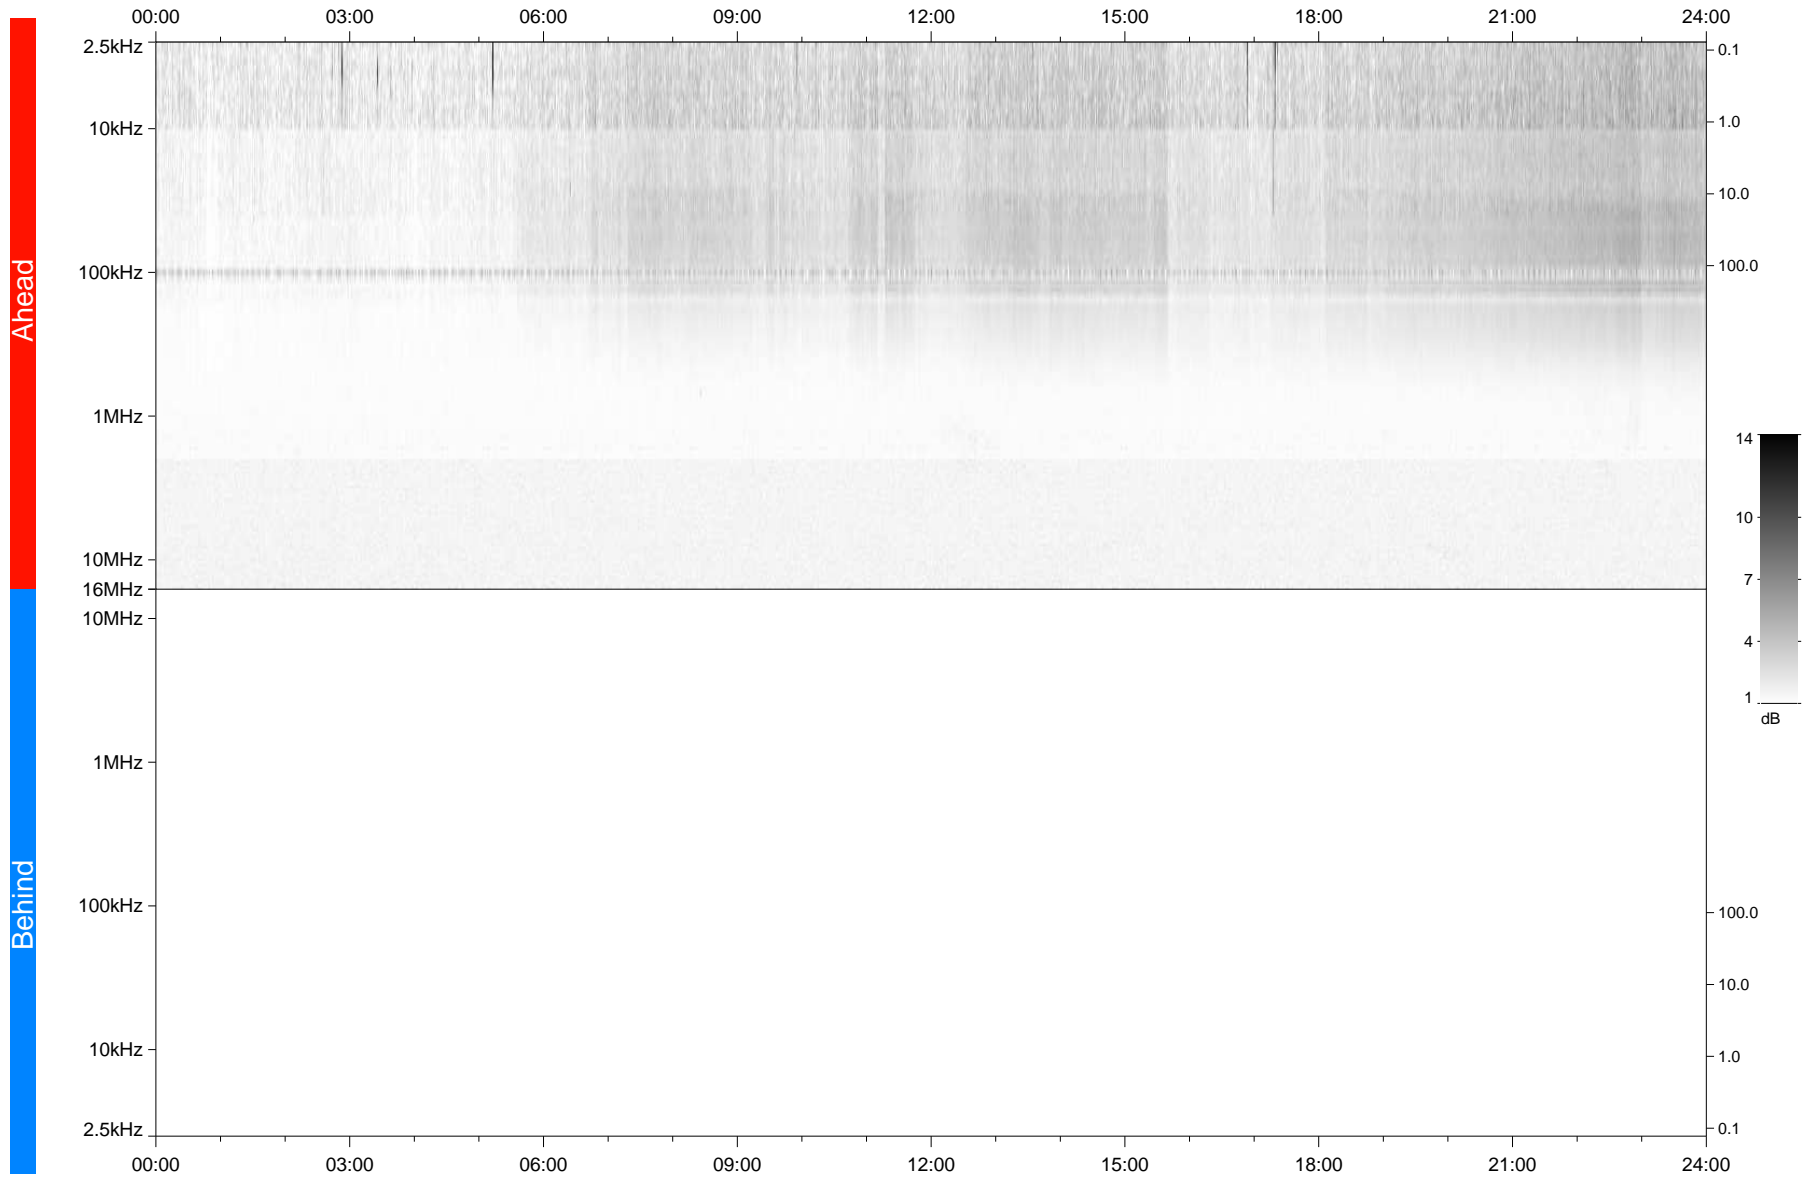

# STEREO/WAVES Daily Summary - 23-Nov-2017 (DOY 327)

Ahead source file: swaves\_ahead\_2017\_327\_1\_05.fin  
Ahead PSE Angle: -123.8°

Behind PSE Angle: 128.3°  
Behind source file: No STEREO-B data

Time (UTC)

file: stereo\_swaves\_daily-summary\_gray\_20171123\_v04  
made by: space.umn.edu on macOS with TDL 8.8.2 on 2022-10-08 17:29:29, with TLib V945 / dynspec V311