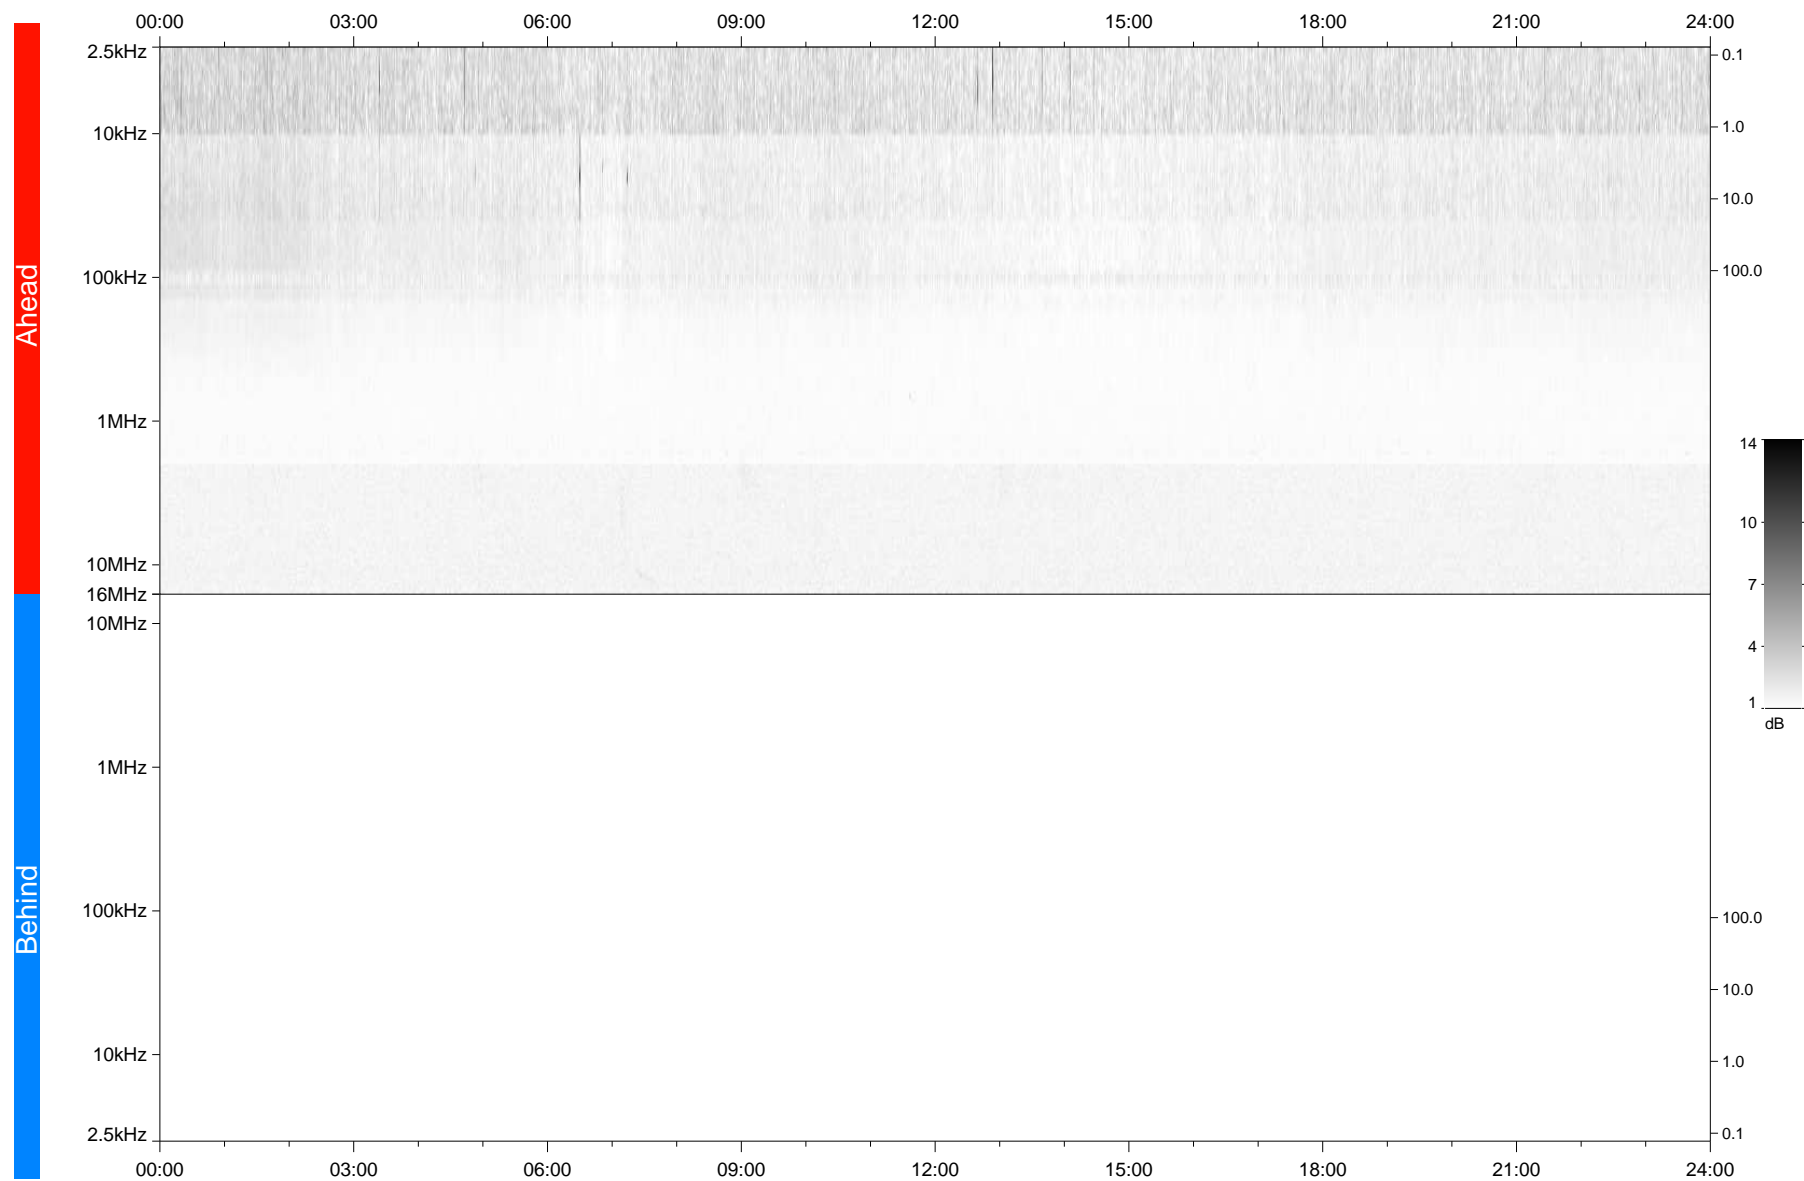

# STEREO/WAVES Daily Summary - 14-Mar-2017 (DOY 073)

Ahead source file: swaves\_ahead\_2017\_073\_1\_05.fin  
Ahead PSE Angle: -141.1°

Behind PSE Angle: 135.8°  
Behind source file: No STEREO-B data

Time (UTC)

file: stereo\_swaves\_daily-summary\_gray\_20170314\_v04  
made by: space.umn.edu on macOS with TDL 8.8.2 on 2022-10-08 11:22:30, with Tlib V945 / dynspec V311