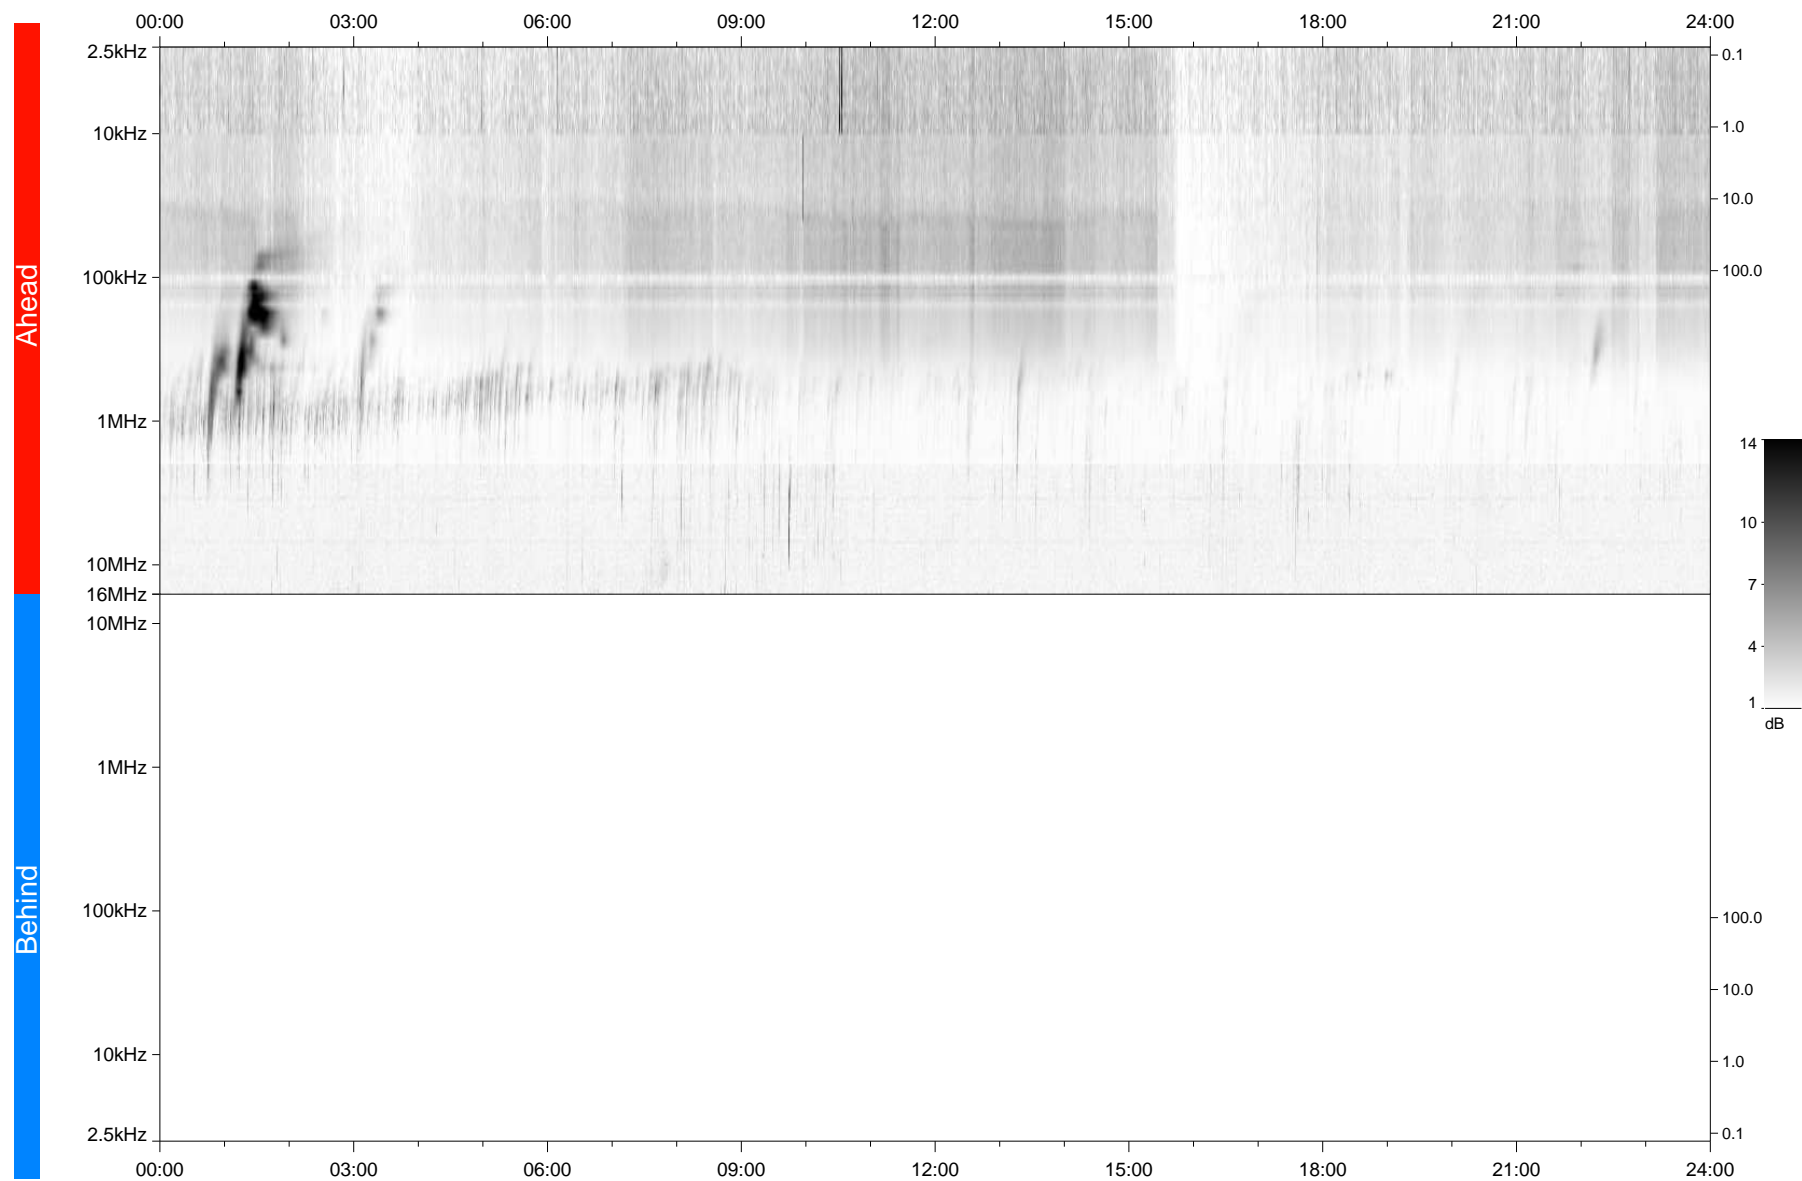

# STEREO/WAVES Daily Summary - 18-Feb-2017 (DOY 049)

Ahead source file: swaves\_ahead\_2017\_049\_1\_05.fin  
Ahead PSE Angle: -142.2°

Behind PSE Angle: 139.5°  
Behind source file: No STEREO-B data

Time (UTC)

file: stereo\_swaves\_daily-summary\_gray\_20170218\_v04  
made by: space.umn.edu on macOS with IDL 8.8.2 on 2022-10-08 10:47:37, with TLib V945 / dynspec V311