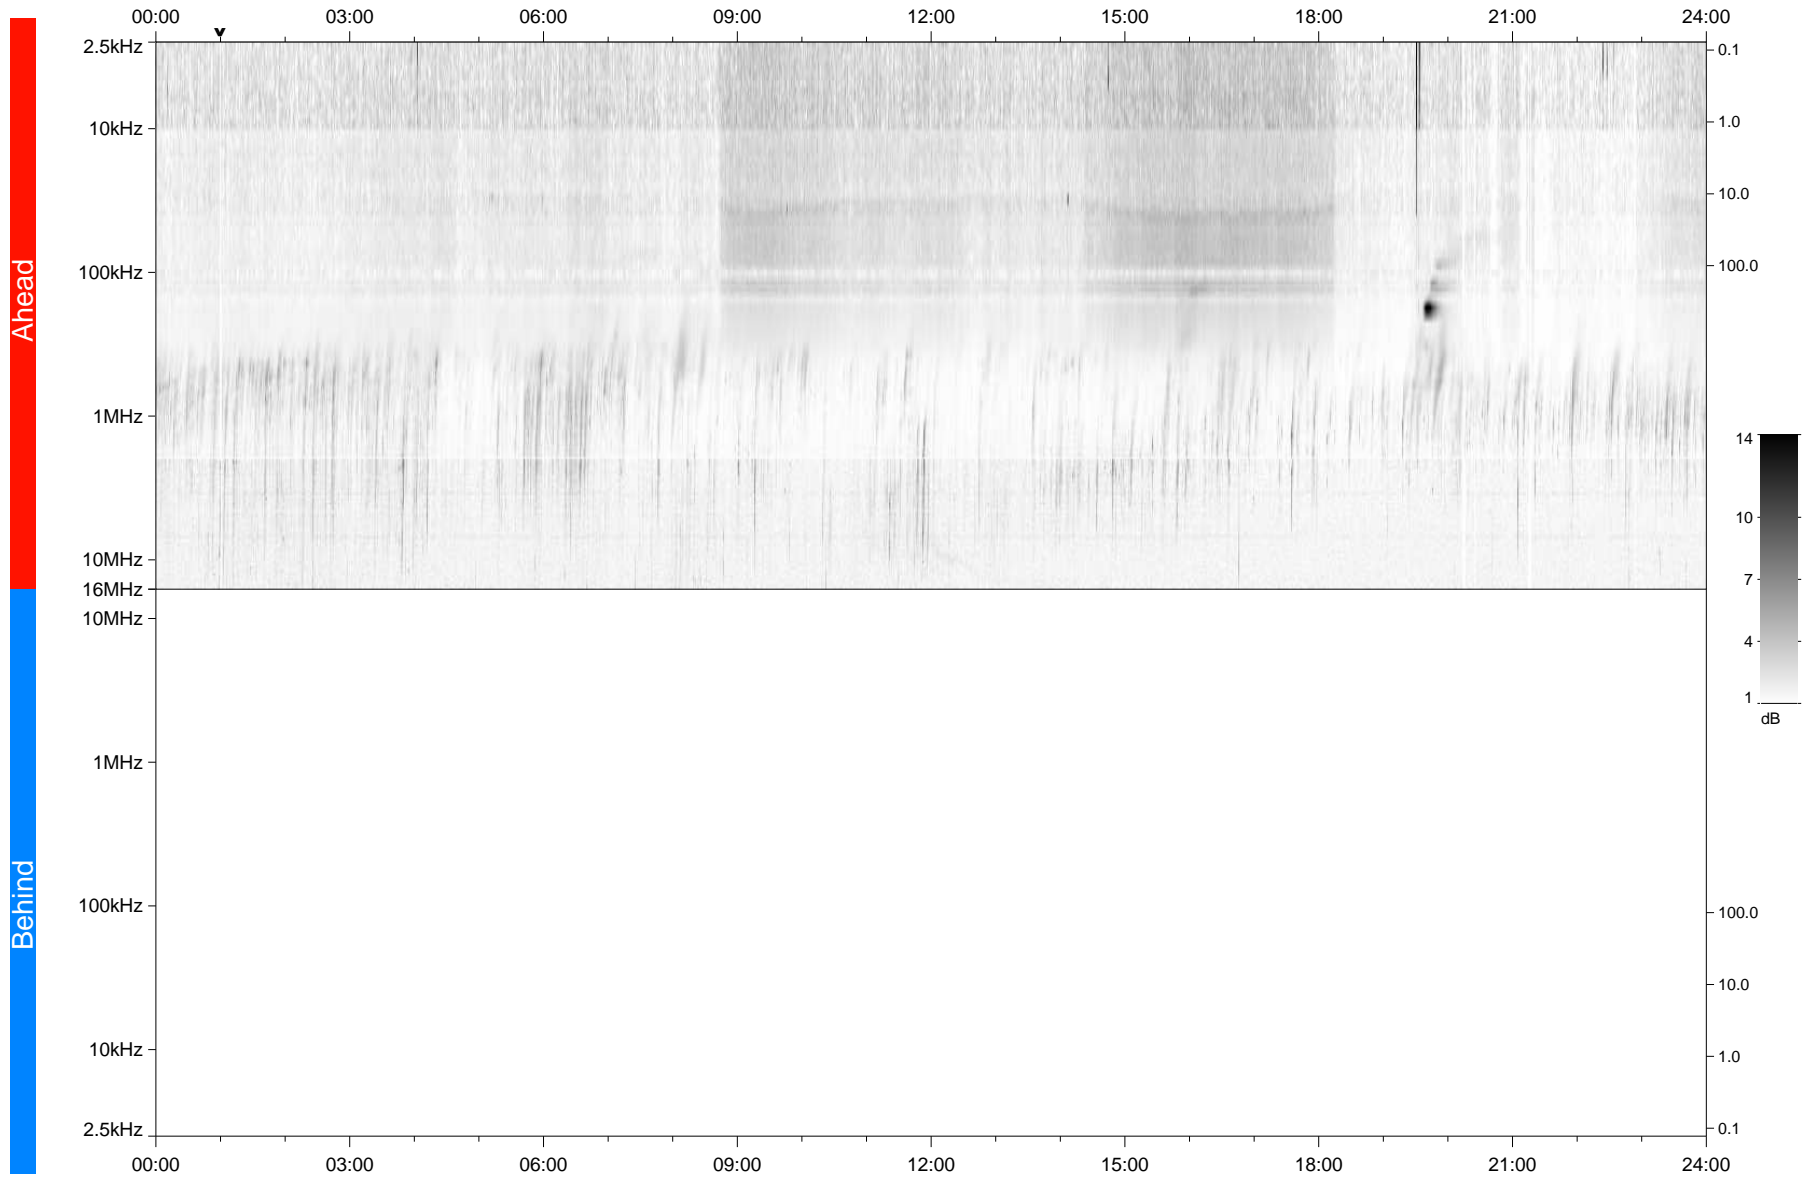

# STEREO/WAVES Daily Summary - 17-Feb-2017 (DOY 048)

Ahead source file: swaves\_ahead\_2017\_048\_1\_05.fin  
Ahead PSE Angle: -142.3°

Behind PSE Angle: 139.6°  
Behind source file: No STEREO-B data

Time (UTC)

file: stereo\_swaves\_daily-summary\_gray\_20170217\_v04  
made by: space.umn.edu on macOS with TDL 8.8.2 on 2022-10-08 10:46:10, with TLib V945 / dynspec V311