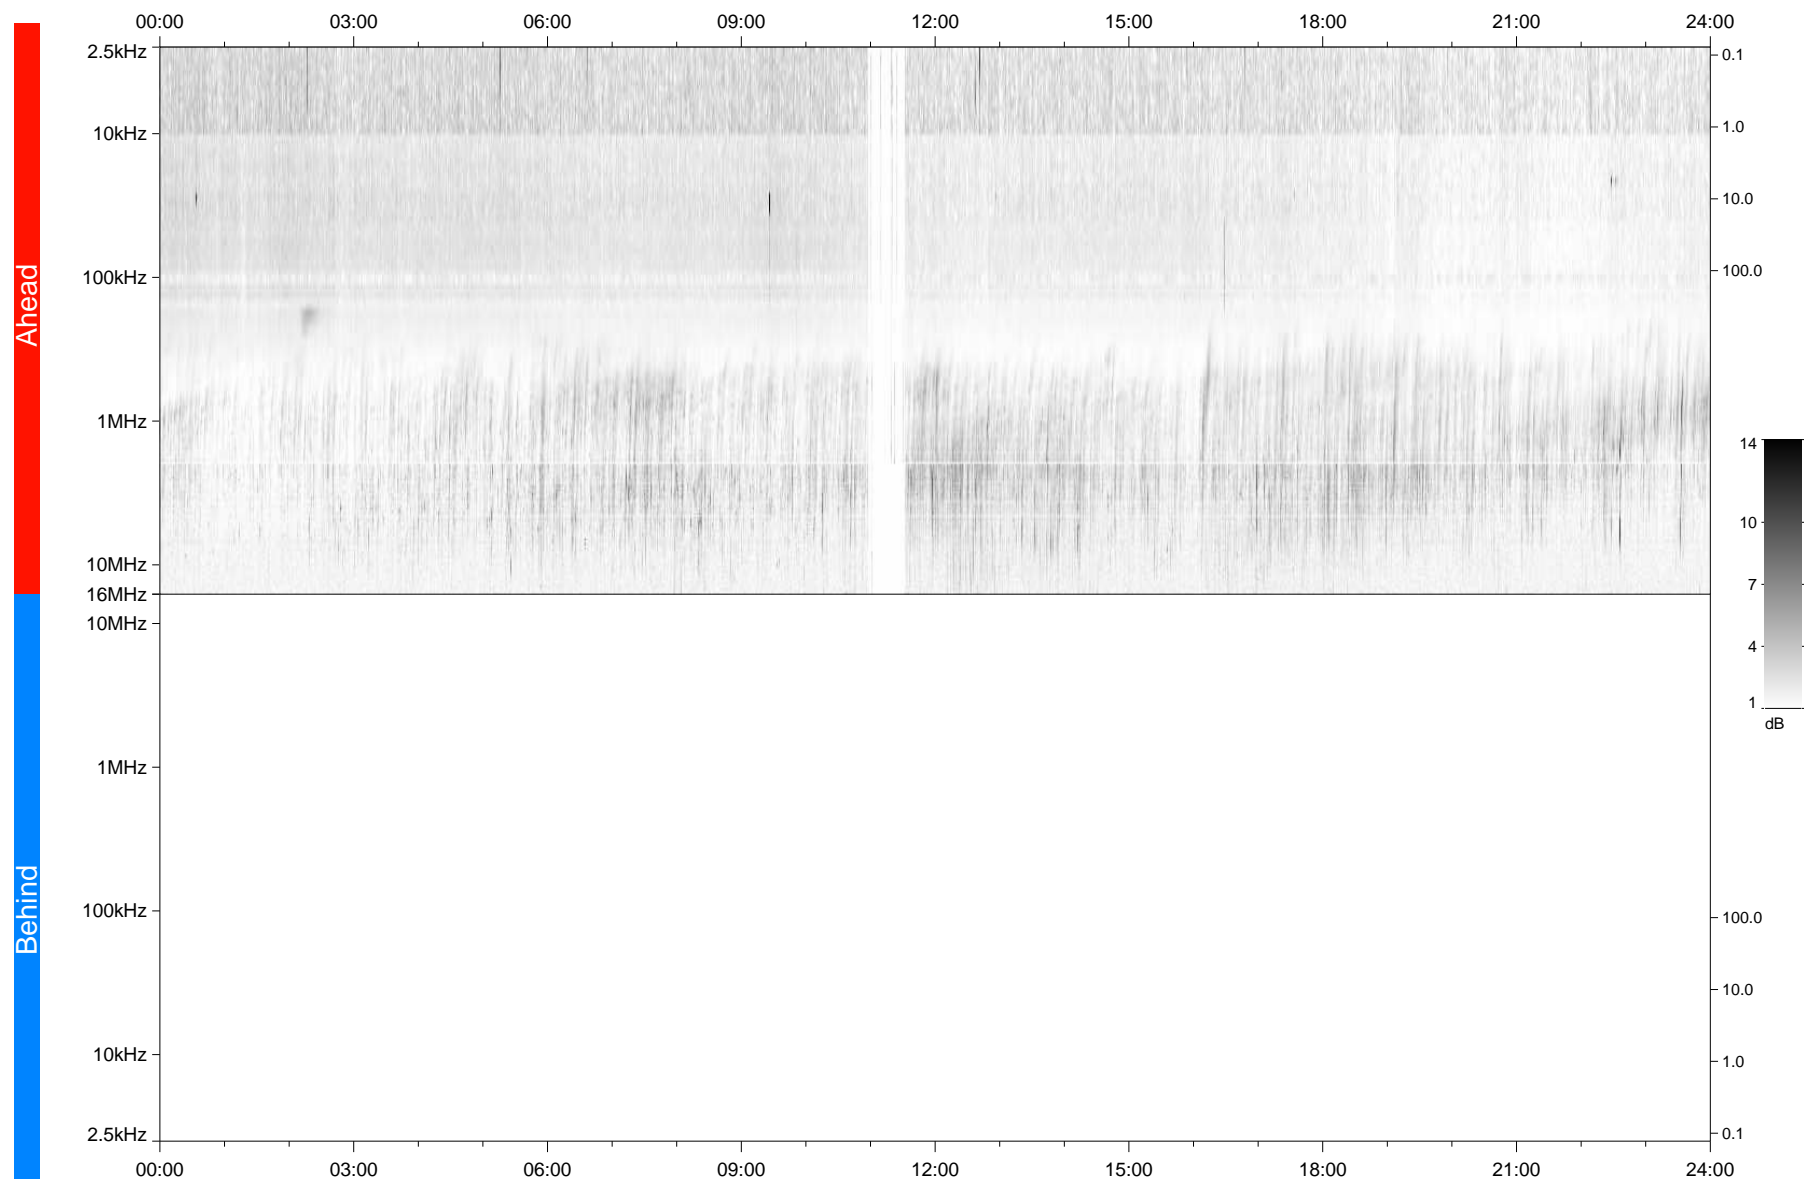

# STEREO/WAVES Daily Summary - 14-Feb-2017 (DOY 045)

Ahead source file: swaves\_ahead\_2017\_045\_1\_05.fin  
Ahead PSE Angle: -142.4°

Behind PSE Angle: 140.0°  
Behind source file: No STEREO-B data

Time (UTC)

file: stereo\_swaves\_daily-summary\_gray\_20170214\_v04  
made by: space.umn.edu on macOS with TDL 8.8.2 on 2022-10-08 10:41:53, with TLib V945 / dynspec V311