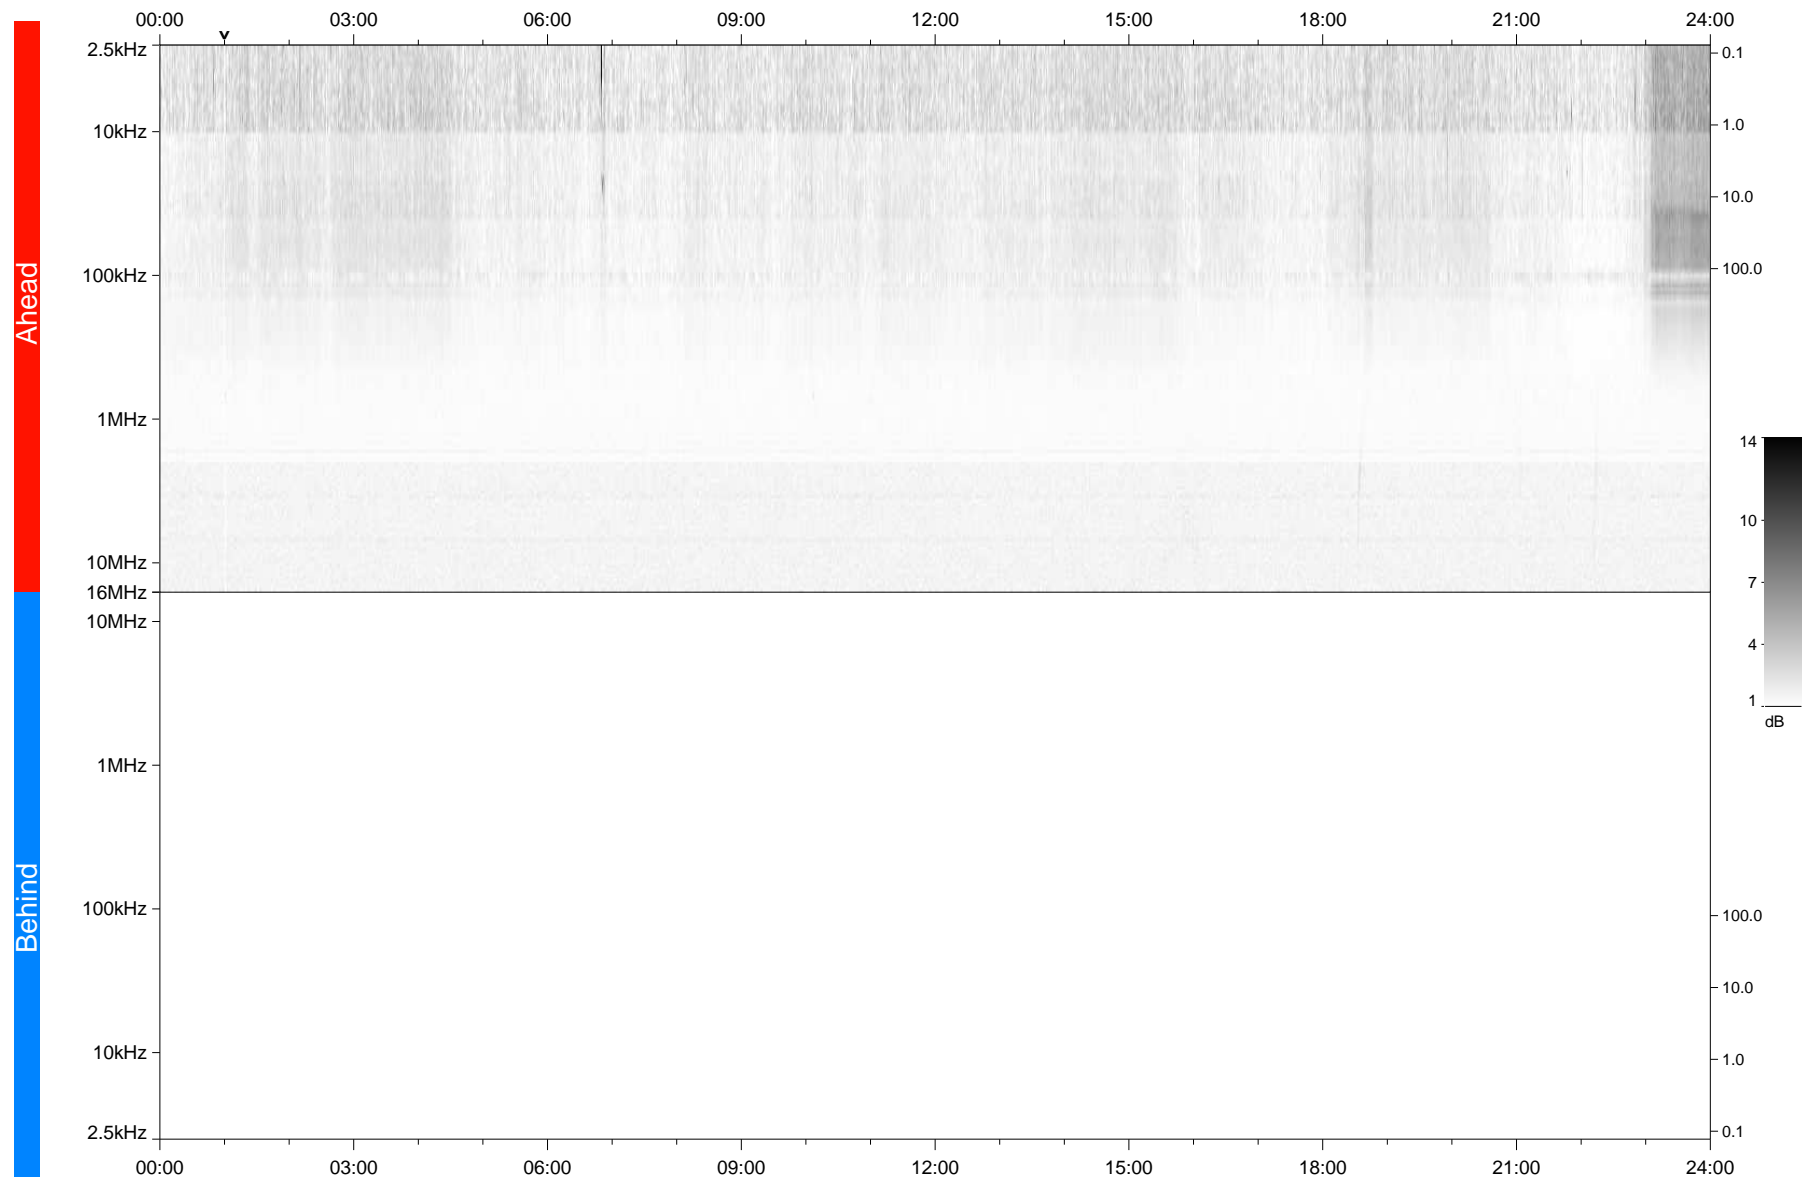

# STEREO/WAVES Daily Summary - 07-Feb-2017 (DOY 038)

Ahead source file: swaves\_ahead\_2017\_038\_1\_05.fin  
Ahead PSE Angle: -142.7°

Behind PSE Angle: 141.1°  
Behind source file: No STEREO-B data

Time (UTC)

file: stereo\_swaves\_daily-summary\_gray\_20170207\_v04  
made by: space.umn.edu on macOS with IDL 8.8.2 on 2022-10-08 10:31:46, with TLib V945 / dynspec V311