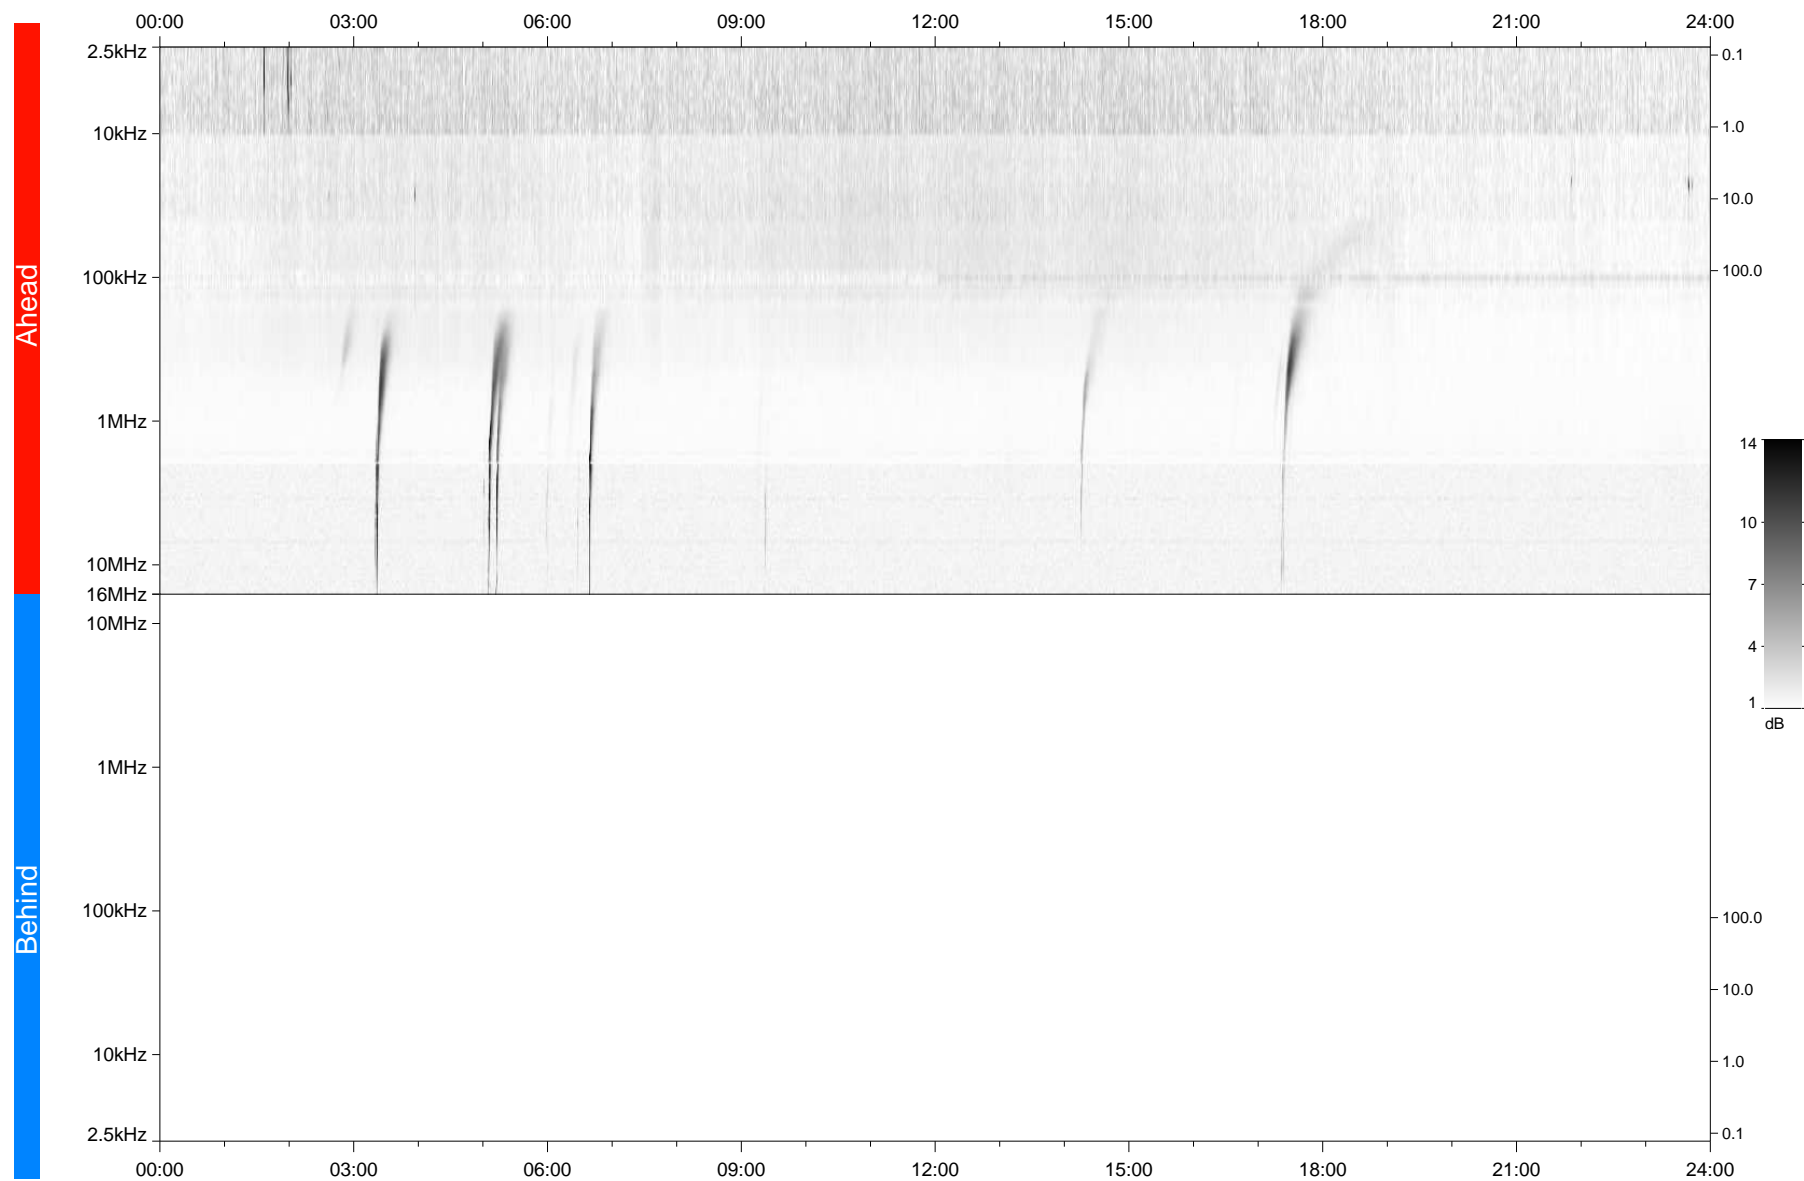

# STEREO/WAVES Daily Summary - 04-Feb-2017 (DOY 035)

Ahead source file: swaves\_ahead\_2017\_035\_1\_05.fin  
Ahead PSE Angle: -142.8°

Behind PSE Angle: 141.6°  
Behind source file: No STEREO-B data

Time (UTC)

file: stereo\_swaves\_daily-summary\_gray\_20170204\_v04  
made by: space.umn.edu on macOS with TDL 8.8.2 on 2022-10-08 10:27:25, with TLib V945 / dynspec V311