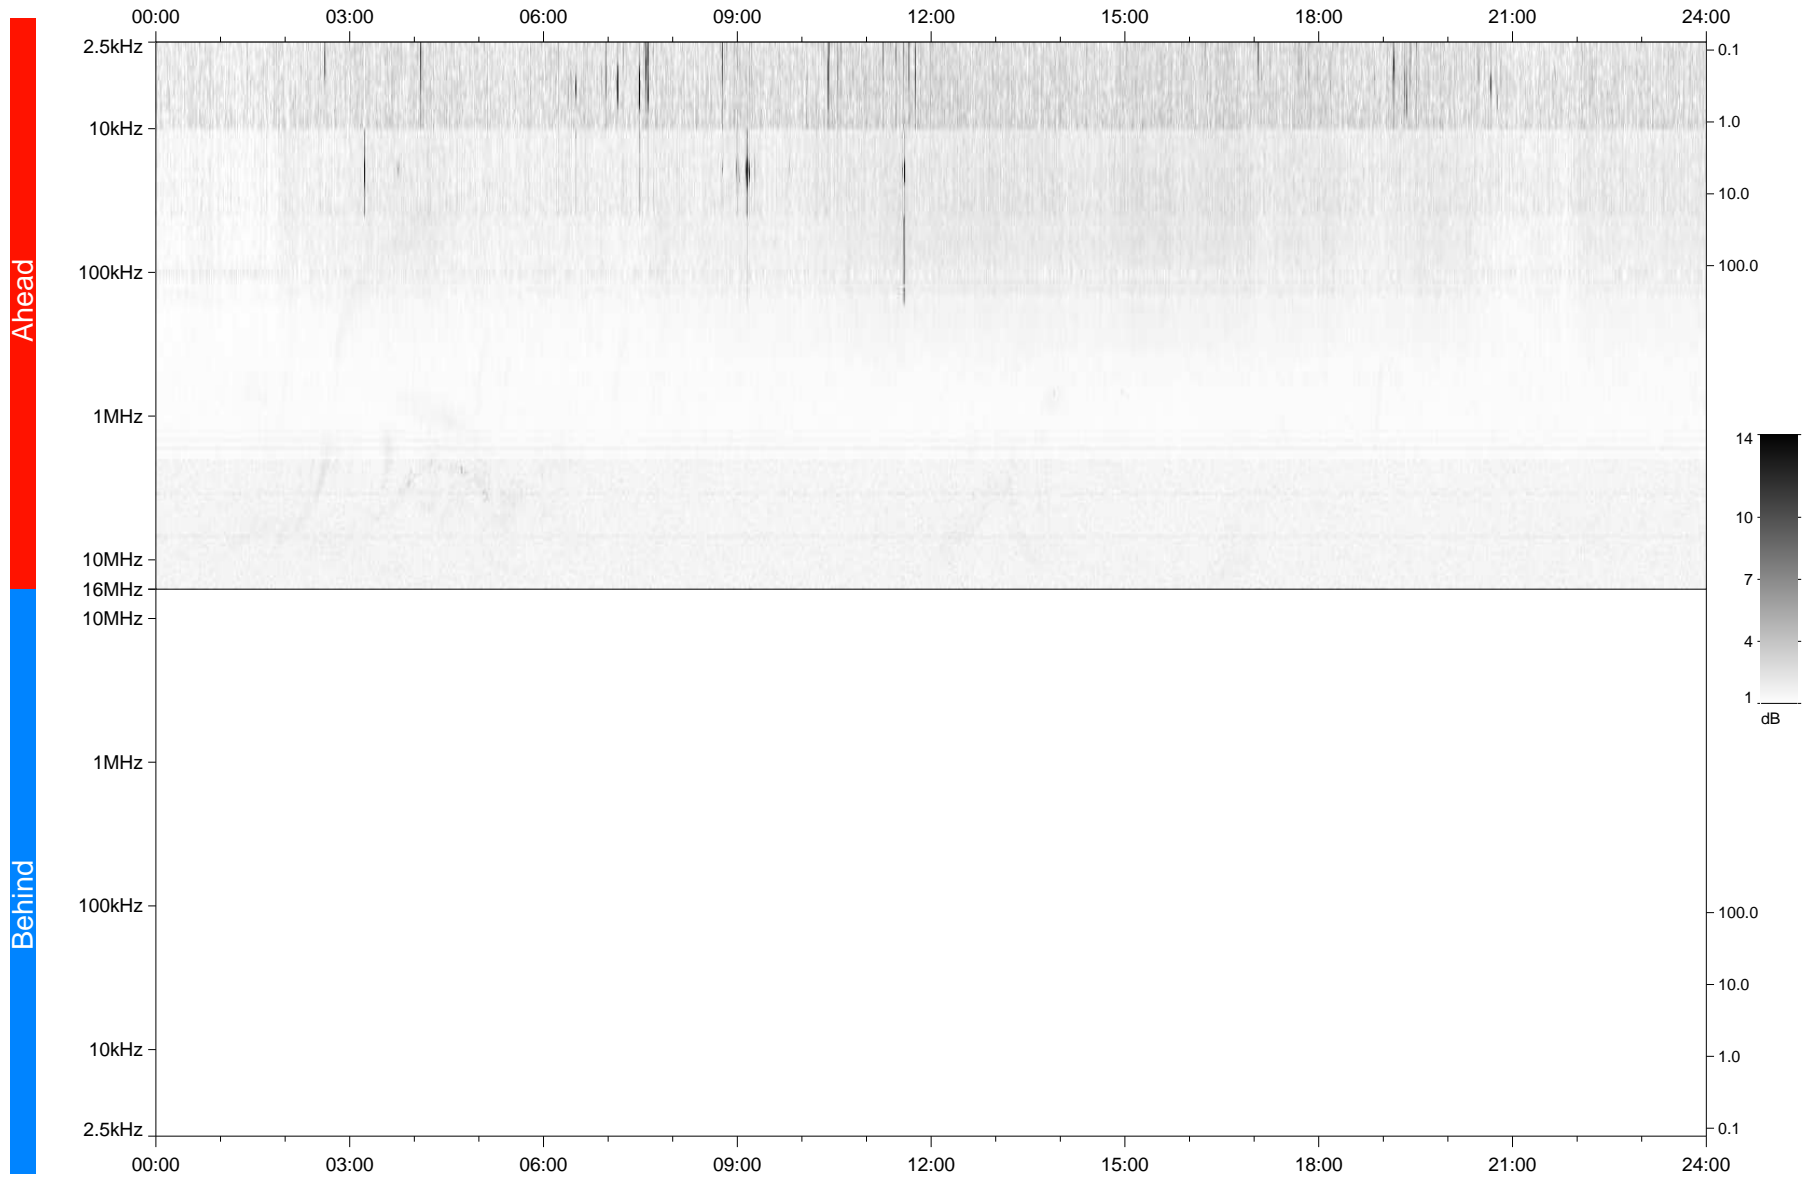

# STEREO/WAVES Daily Summary - 25-Jan-2017 (DOY 025)

Ahead source file: swaves\_ahead\_2017\_025\_1\_05.fin  
Ahead PSE Angle: -143.2°

Behind PSE Angle: 143.1°  
Behind source file: No STEREO-B data

Time (UTC)

file: stereo\_swaves\_daily-summary\_gray\_20170125\_v04  
made by: space.umn.edu on macOS with TDL 8.8.2 on 2022-10-08 10:13:00, with TLib V945 / dynspec V311