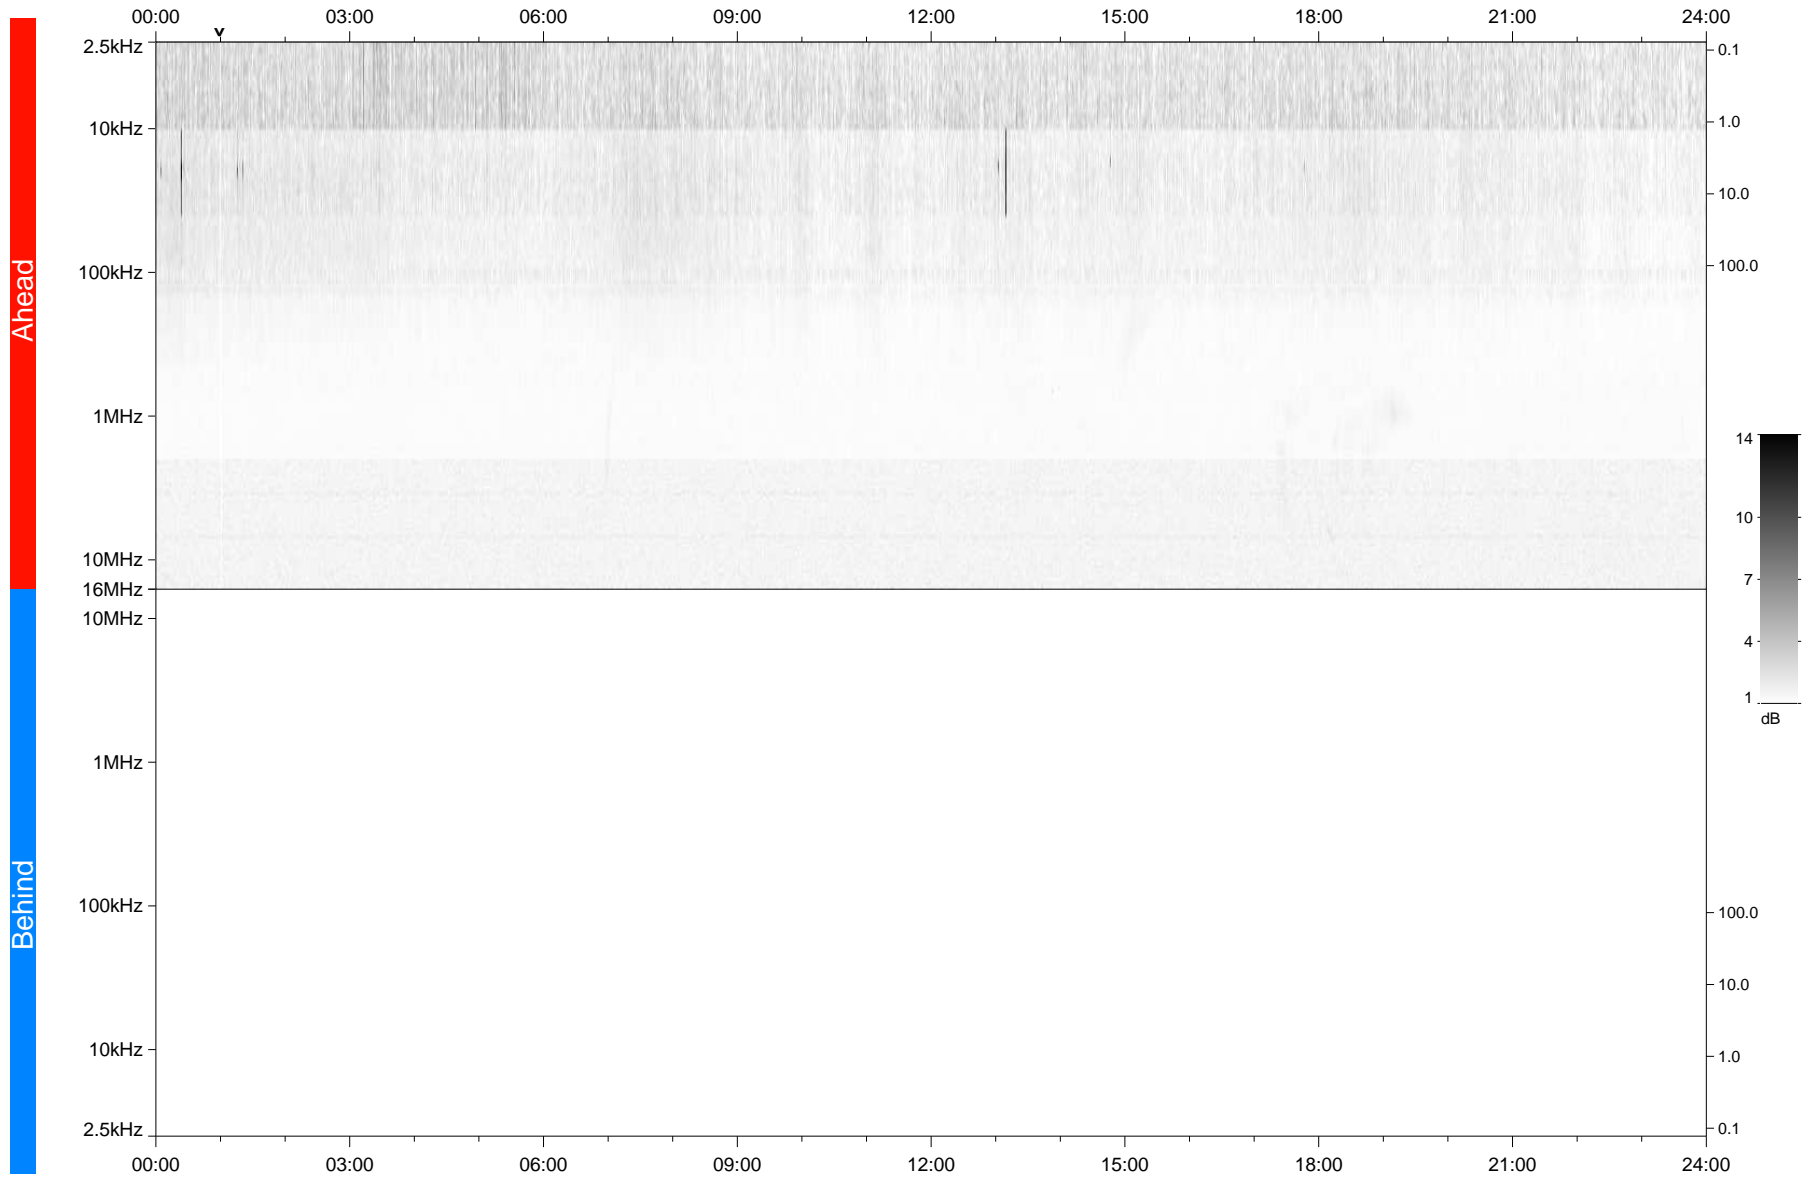

# STEREO/WAVES Daily Summary - 22-Jan-2017 (DOY 022)

Ahead source file: swaves\_ahead\_2017\_022\_1\_05.fin  
Ahead PSE Angle: -143.3°

Behind PSE Angle: 143.5°  
Behind source file: No STEREO-B data

Time (UTC)

file: stereo\_swaves\_daily-summary\_gray\_20170122\_v04  
made by: space.umn.edu on macOS with TDL 8.8.2 on 2022-10-08 10:08:41, with TLib V945 / dynspec V311