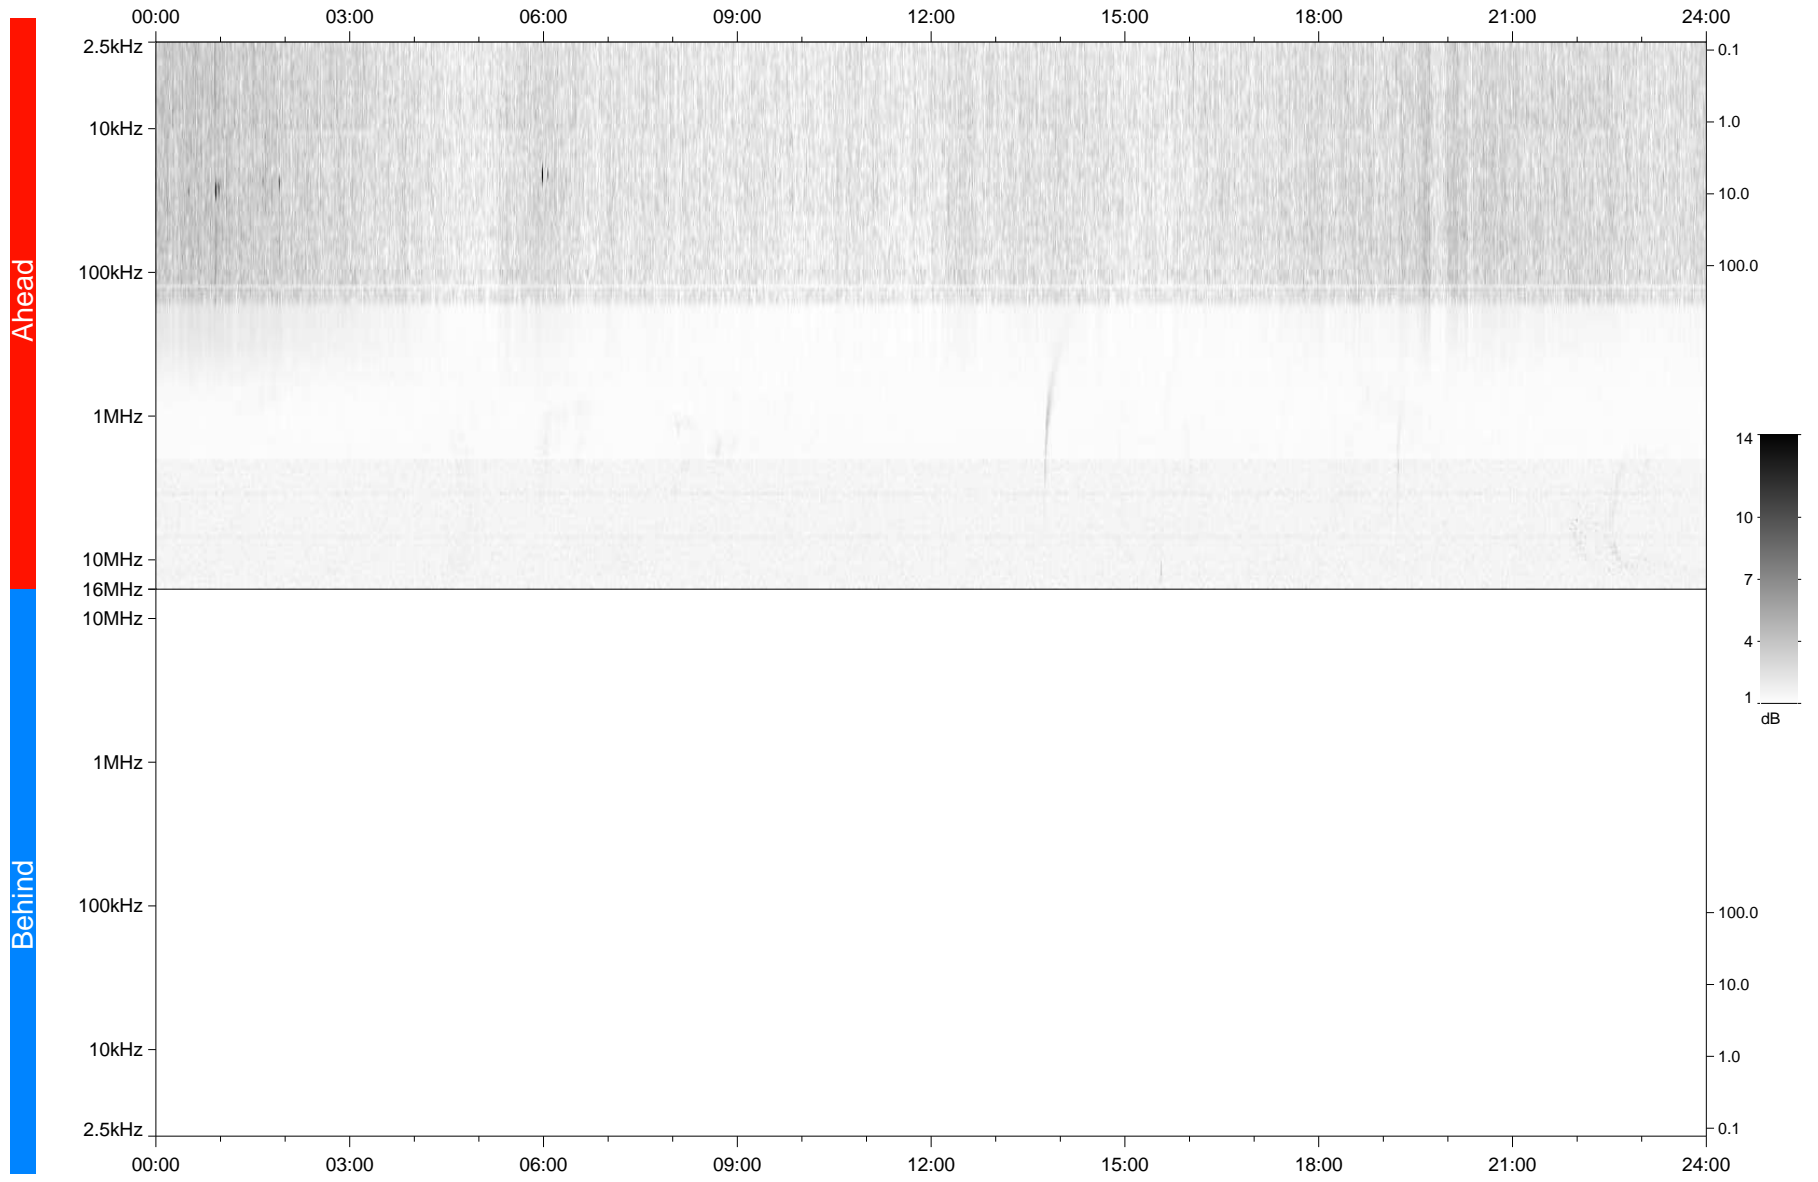

# STEREO/WAVES Daily Summary - 25-Nov-2015 (DOY 329)

Ahead source file: swaves\_ahead\_2015\_329\_1\_05.fin  
Ahead PSE Angle: -167.4°

Behind PSE Angle: 172.4°  
Behind source file: No STEREO-B data

Time (UTC)

file: stereo\_swaves\_daily-summary\_gray\_20151125\_v04  
made by: space.umn.edu on macOS with TDL 8.8.2 on 2022-10-10 11:08:46, with TLib V945 / dynspec V311