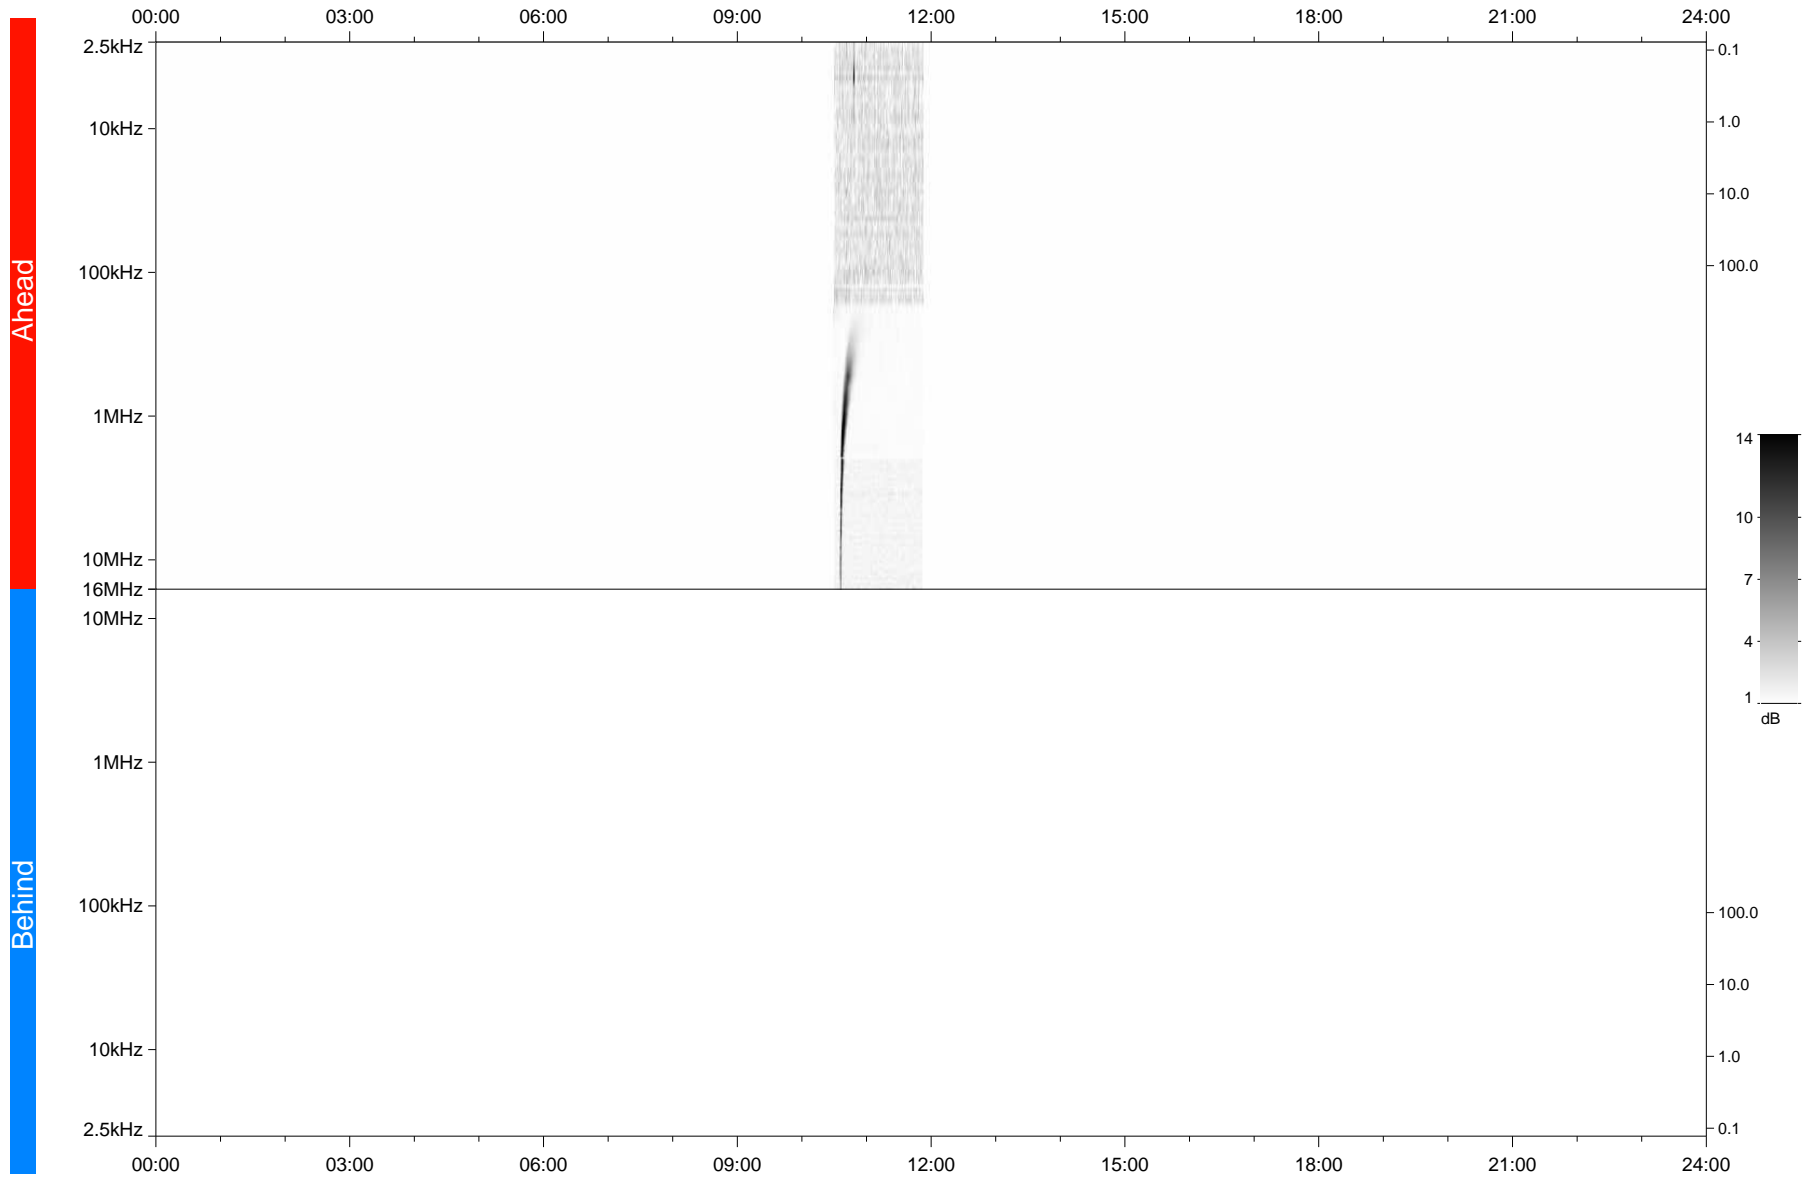

# STEREO/WAVES Daily Summary - 13-Nov-2015 (DOY 317)

Ahead source file: swaves Ahead\_2015\_317\_1\_07.fin  
Ahead PSE Angle: -167.9°

Behind PSE Angle: 173.6°  
Behind source file: No STEREO-B data

Time (UTC)

file: stereo\_swaves\_daily-summary\_gray\_20151113\_v04  
made by: space.umn.edu on macOS with TDL 8.8.2 on 2022-10-10 10:55:07, with TLib V945 / dynspec V311