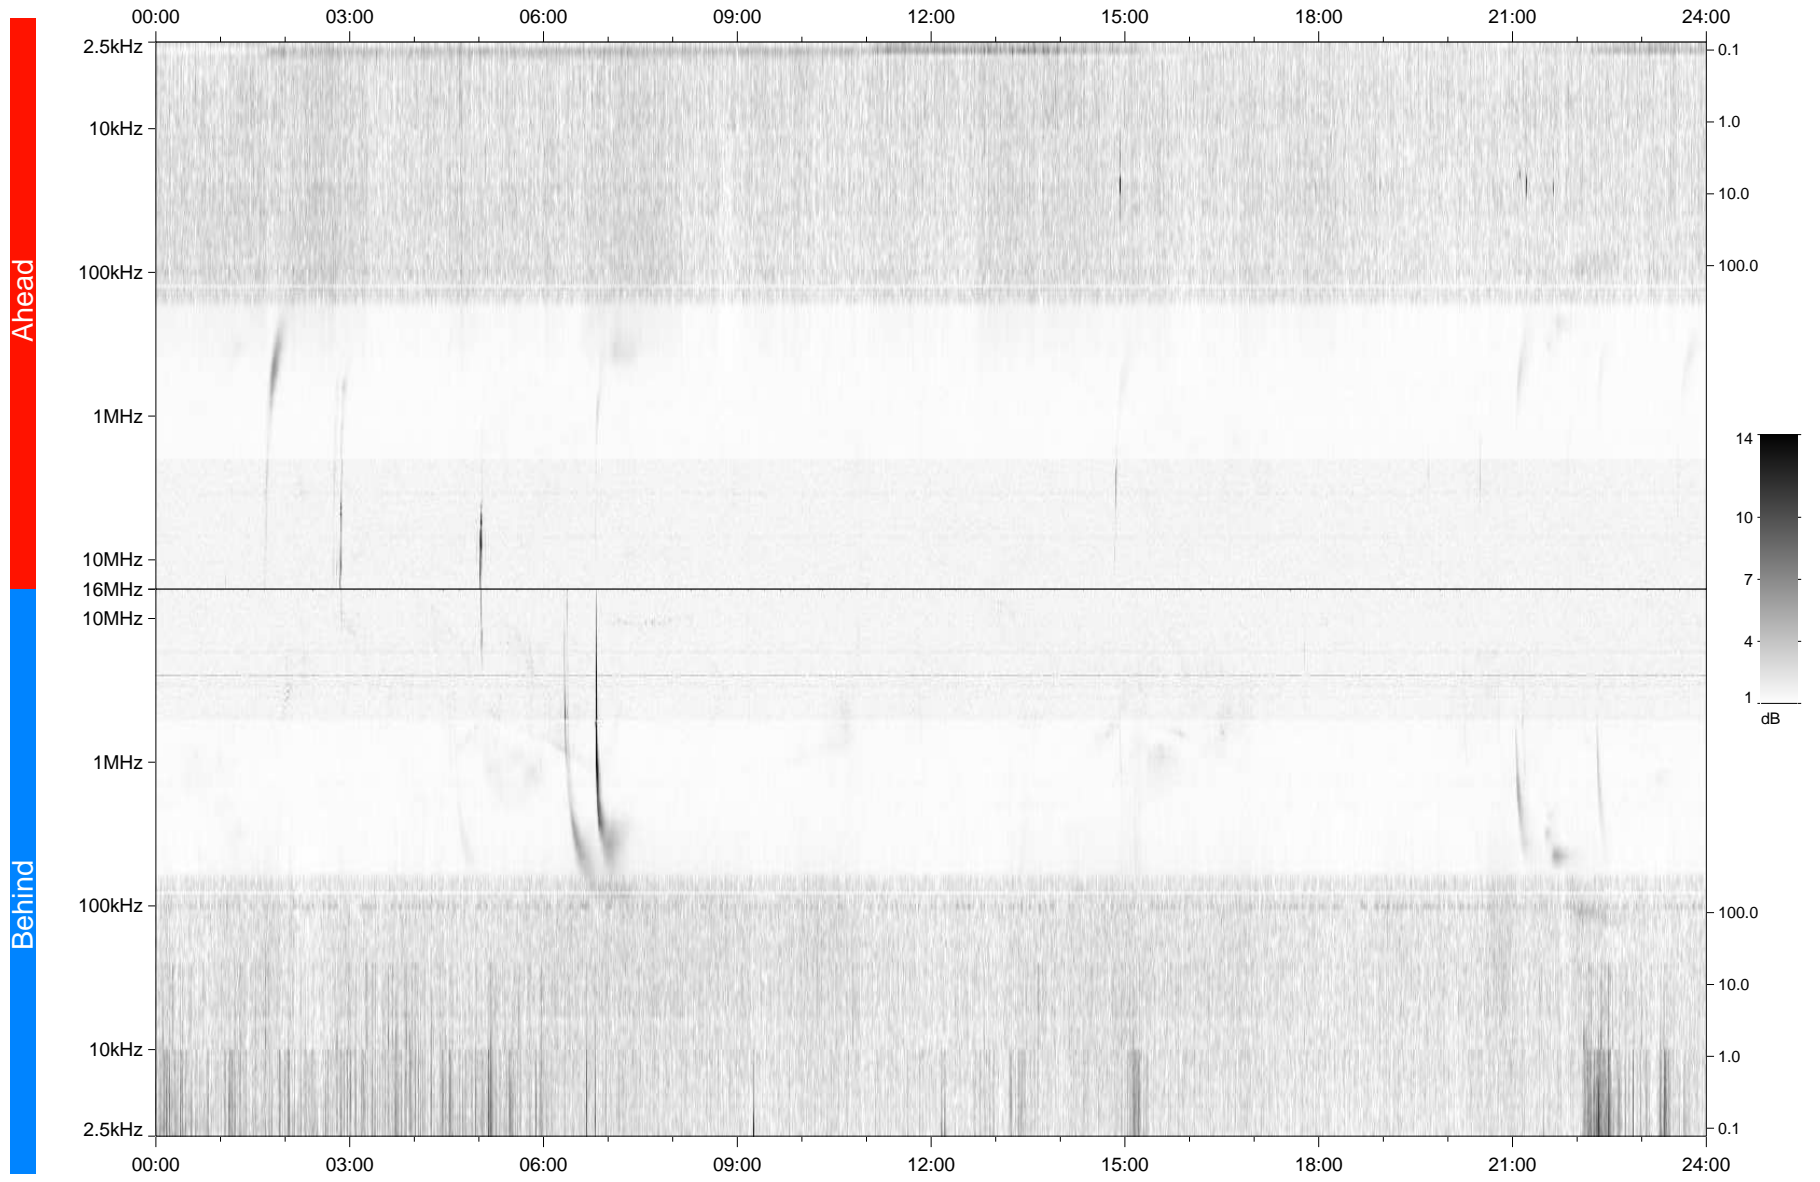

# STEREO/WAVES Daily Summary - 06-Feb-2012 (DOY 037)

Ahead source file: swaves\_ahead\_2012\_037\_1\_04.fin  
Ahead PSE Angle: 108.1°

Behind PSE Angle: -115.5°  
Behind source file: swaves\_behind\_2012\_037\_1\_04.fin

Time (UTC)

file: stereo\_swaves\_daily-summary\_gray\_20120206\_v04  
made by: space.umn.edu on macOS with TDL 8.8.2 on 2022-10-14 02:42:34, with TLib V945 / dynspec V311