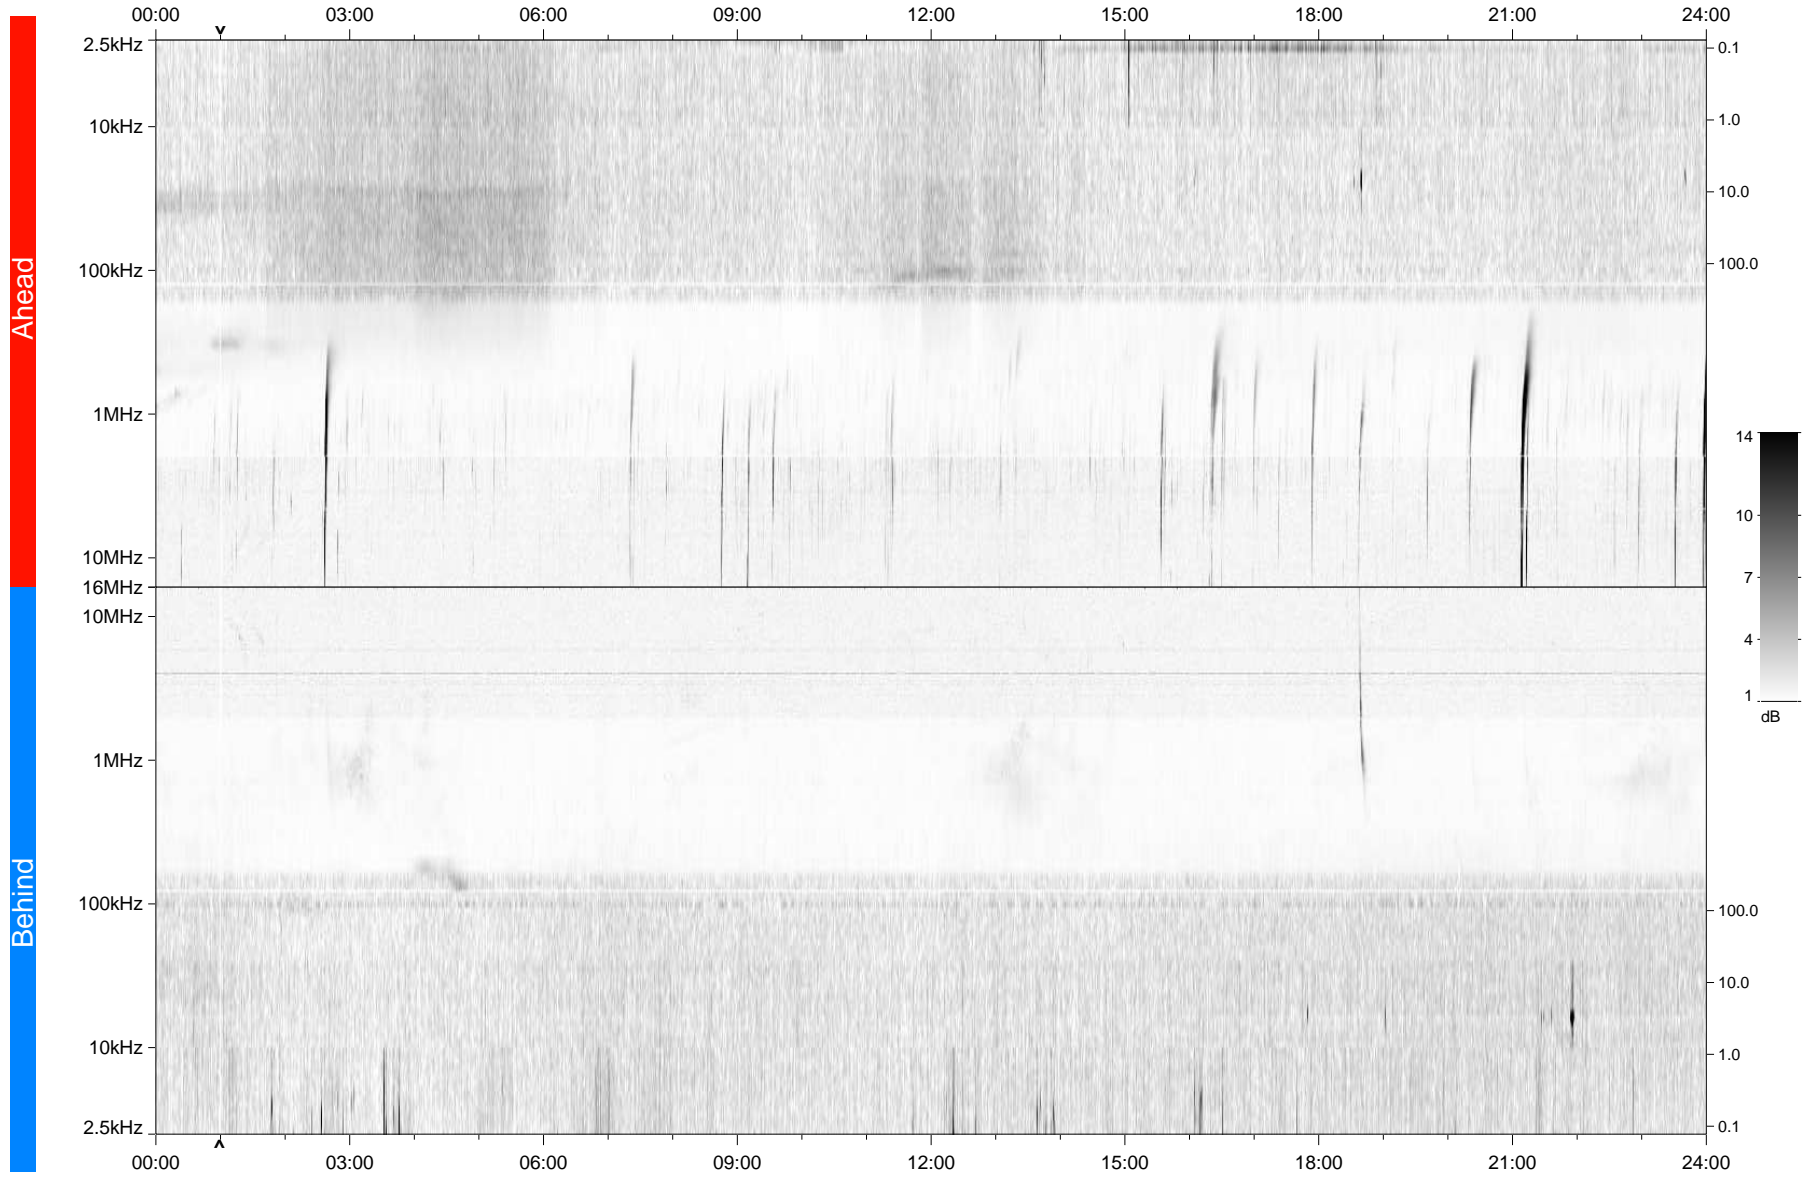

# STEREO/WAVES Daily Summary - 28-Jan-2012 (DOY 028)

Ahead source file: swaves\_ahead\_2012\_028\_1\_04.fin  
Ahead PSE Angle: 107.8°

Behind PSE Angle: -114.6°  
Behind source file: swaves\_behind\_2012\_028\_1\_04.fin

Time (UTC)

file: stereo\_swaves\_daily-summary\_gray\_20120128\_v04  
made by: space.umn.edu on macOS with TDL 8.8.2 on 2022-10-14 02:16:41, with TLib V945 / dynspec V311