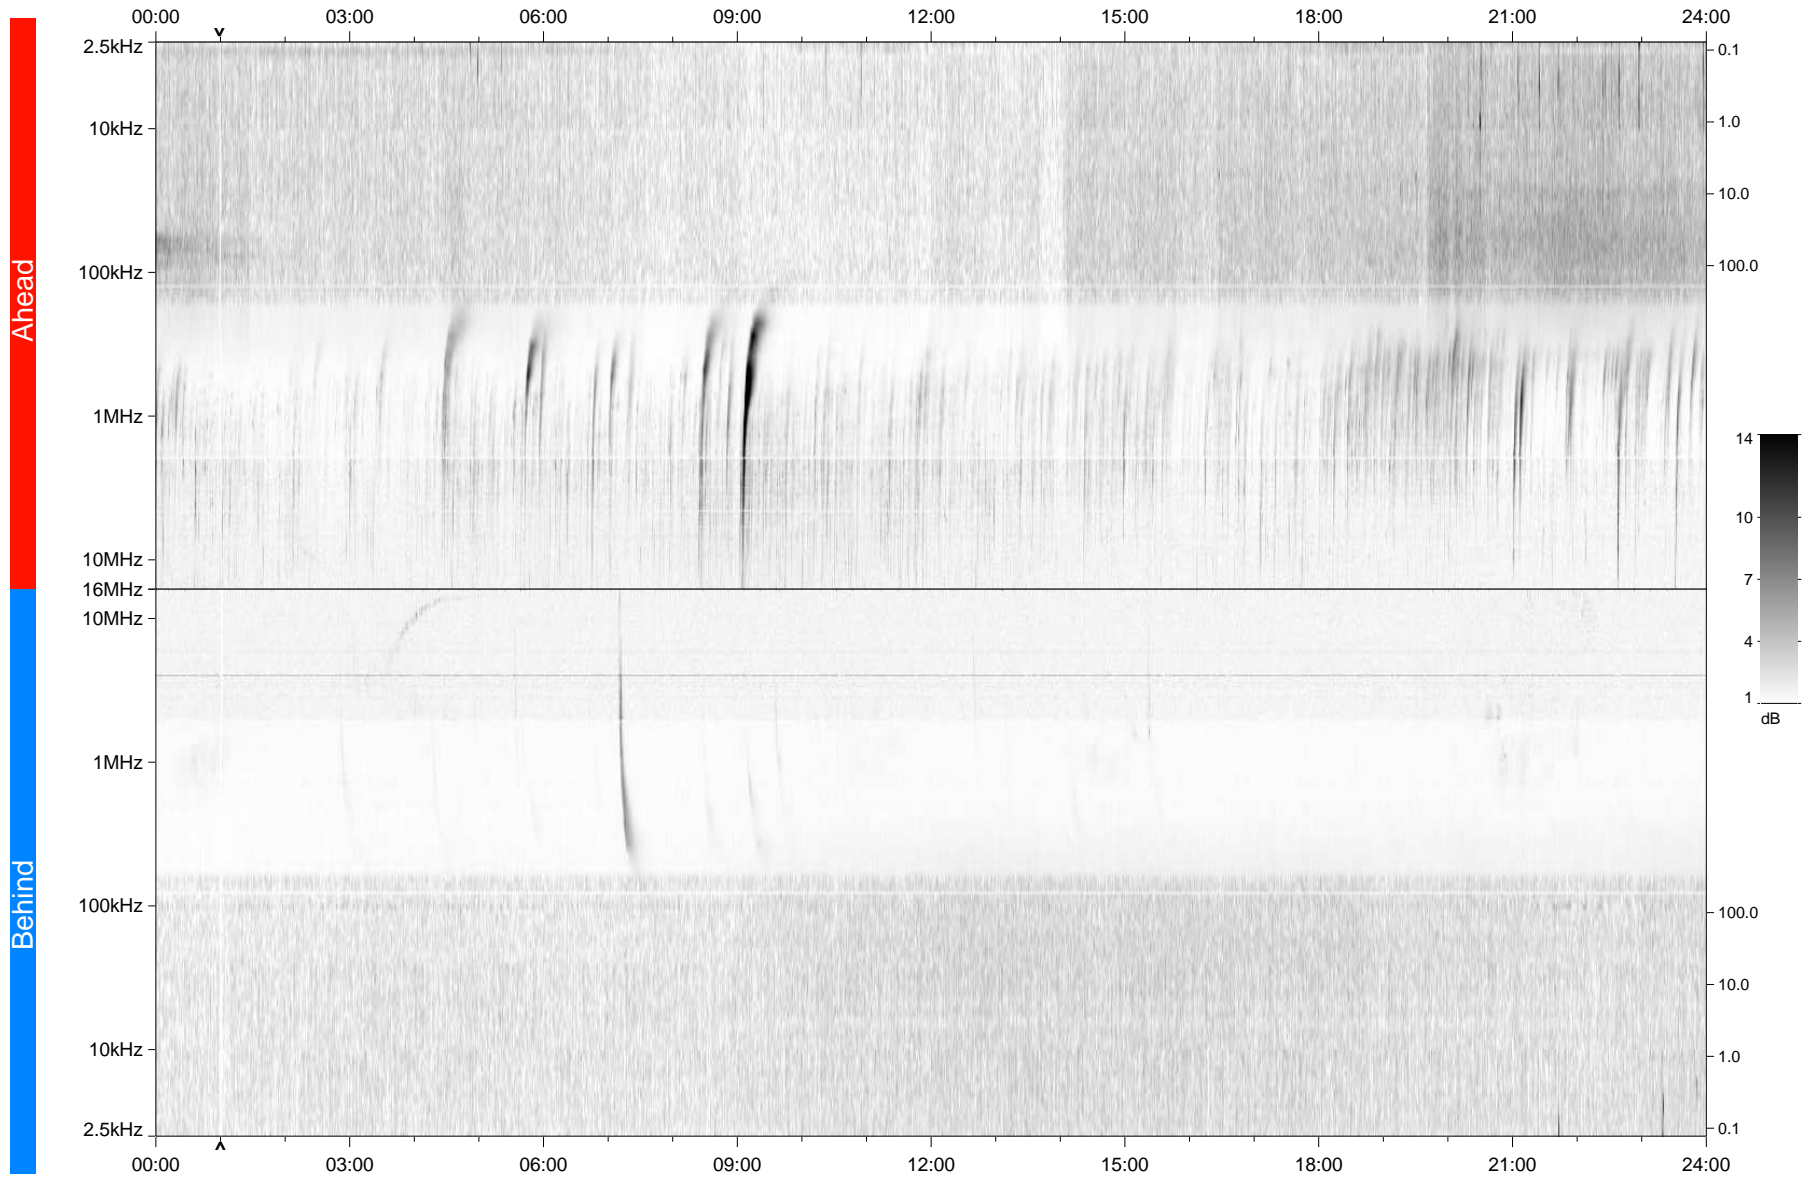

# STEREO/WAVES Daily Summary - 18-Dec-2011 (DOY 352)

Ahead source file: swaves\_ahead\_2011\_352\_1\_04.fin  
Ahead PSE Angle: 106.8°

Behind PSE Angle: -108.9°  
Behind source file: swaves\_behind\_2011\_352\_1\_04.fin

Time (UTC)

file: stereo\_swaves\_daily-summary\_gray\_20111218\_v04  
made by: space.umn.edu on macOS with TDL 8.8.2 on 2022-10-15 17:41:39, with TLib V945 / dynspec V311