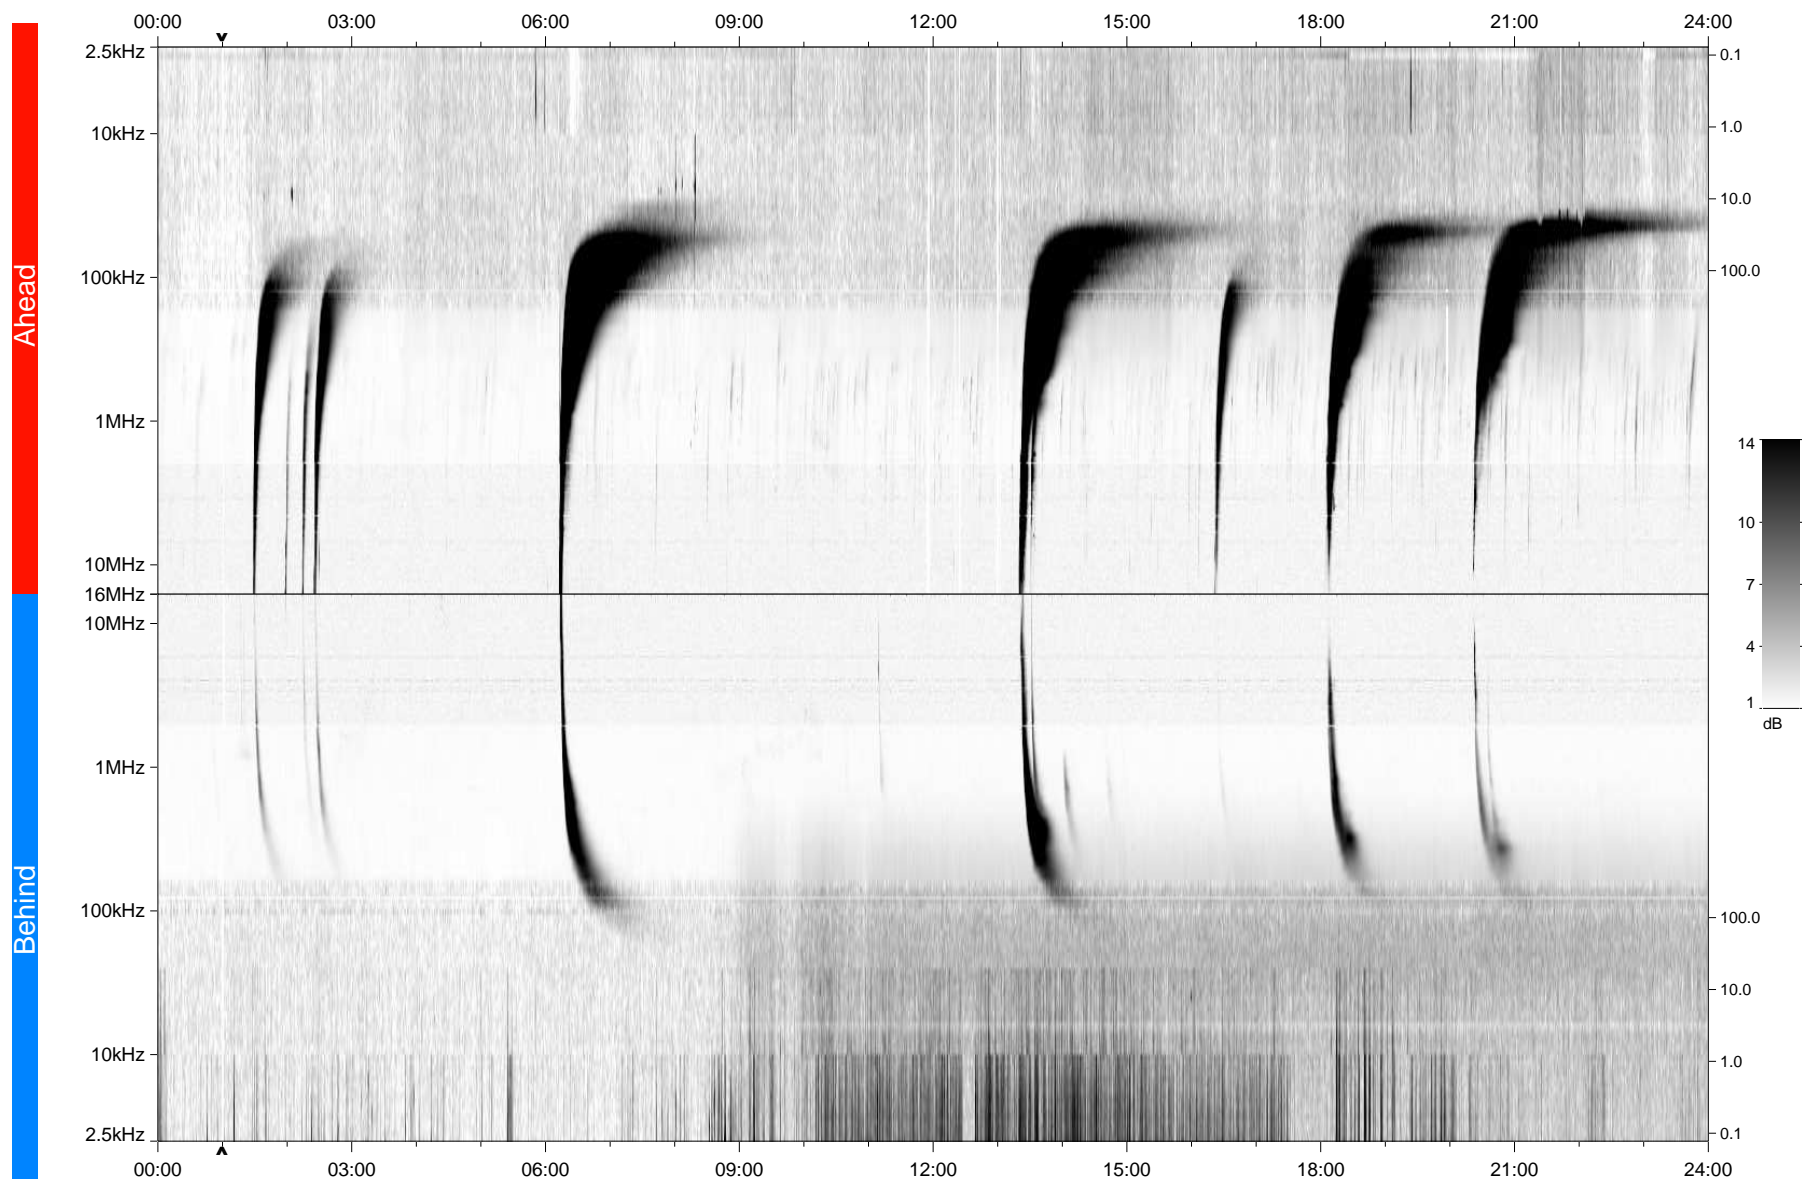

# STEREO/WAVES Daily Summary - 30-Apr-2011 (DOY 120)

Ahead source file: swaves\_ahead\_2011\_120\_1\_04.fin  
Ahead PSE Angle: 91.4°

Behind PSE Angle: -94.4°  
Behind source file: swaves\_behind\_2011\_120\_1\_04.fin

Time (UTC)

file: stereo\_swaves\_daily-summary\_gray\_20110430\_v04  
made by: space.umn.edu on macOS with TDL 8.8.2 on 2022-10-15 06:44:56, with TLib V945 / dynspec V311