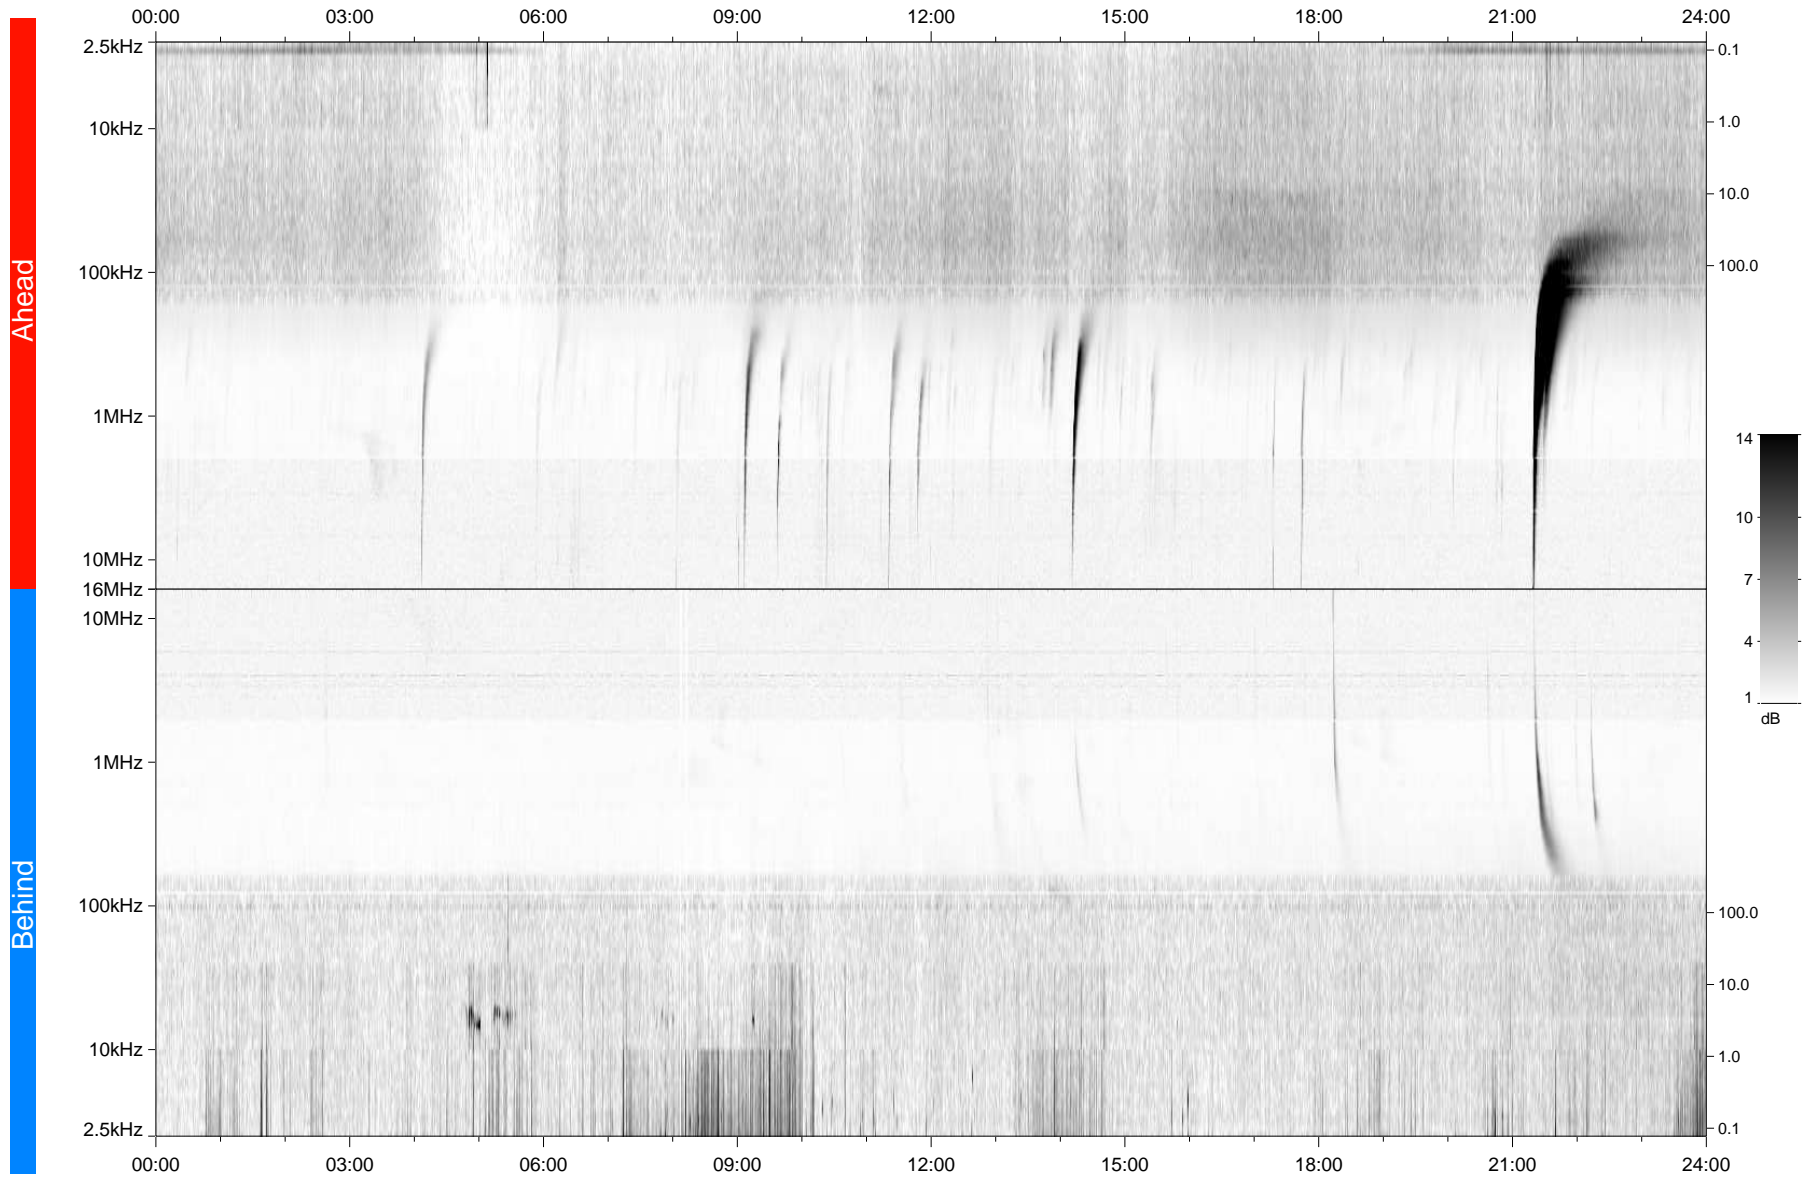

# STEREO/WAVES Daily Summary - 29-Apr-2011 (DOY 119)

Ahead source file: swaves\_ahead\_2011\_119\_1\_04.fin  
Ahead PSE Angle: 91.3°

Behind PSE Angle: -94.4°  
Behind source file: swaves\_behind\_2011\_119\_1\_04.fin

Time (UTC)

file: stereo\_swaves\_daily-summary\_gray\_20110429\_v04  
made by: space.umn.edu on macOS with TDL 8.8.2 on 2022-10-15 06:42:05, with TLib V945 / dynspec V311