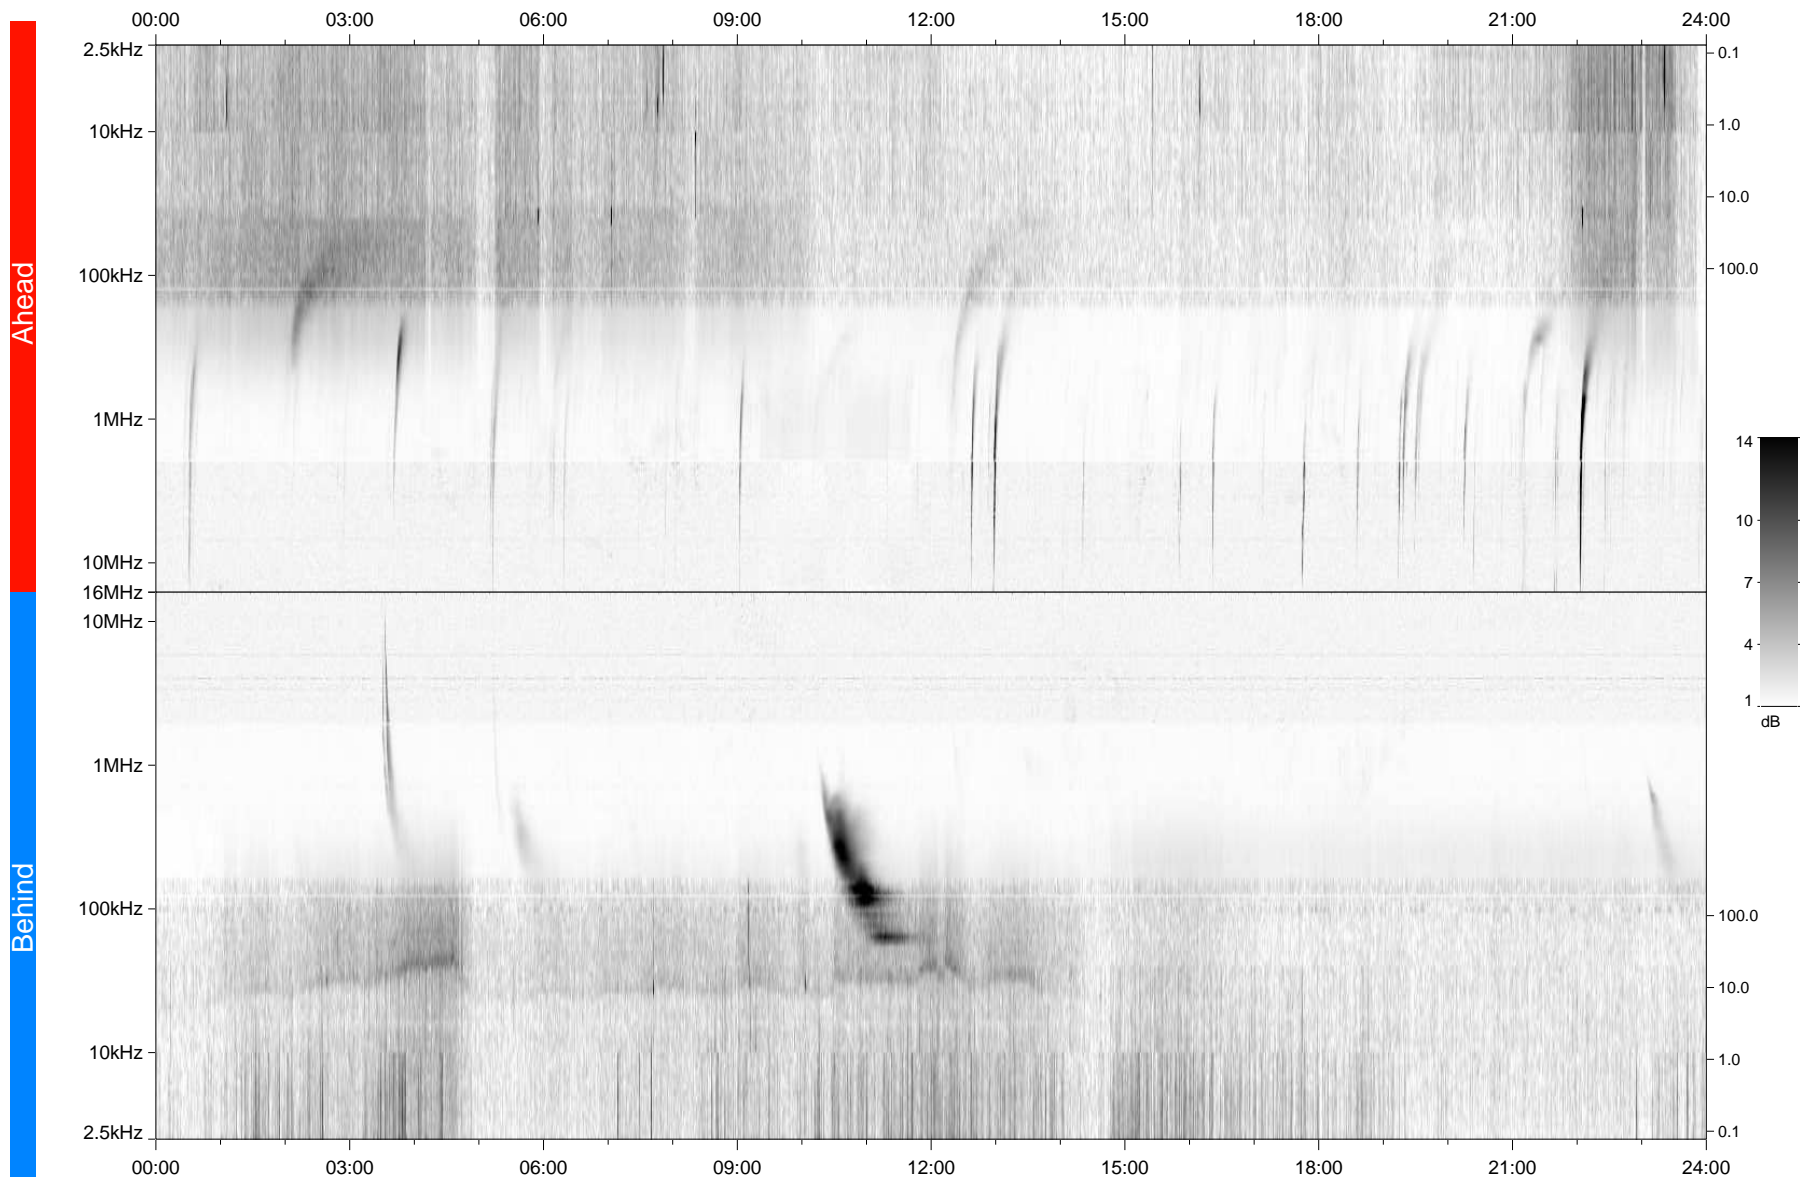

# STEREO/WAVES Daily Summary - 05-Apr-2011 (DOY 095)

Ahead source file: swaves\_ahead\_2011\_095\_1\_04.fin  
Ahead PSE Angle: 89.4°

Behind PSE Angle: -95.1°  
Behind source file: swaves\_behind\_2011\_095\_1\_04.fin

Time (UTC)

file: stereo\_swaves\_daily-summary\_gray\_20110405\_v04  
made by: space.umn.edu on macOS with IDL 8.8.2 on 2022-10-15 05:33:50, with TLib V945 / dynspec V311