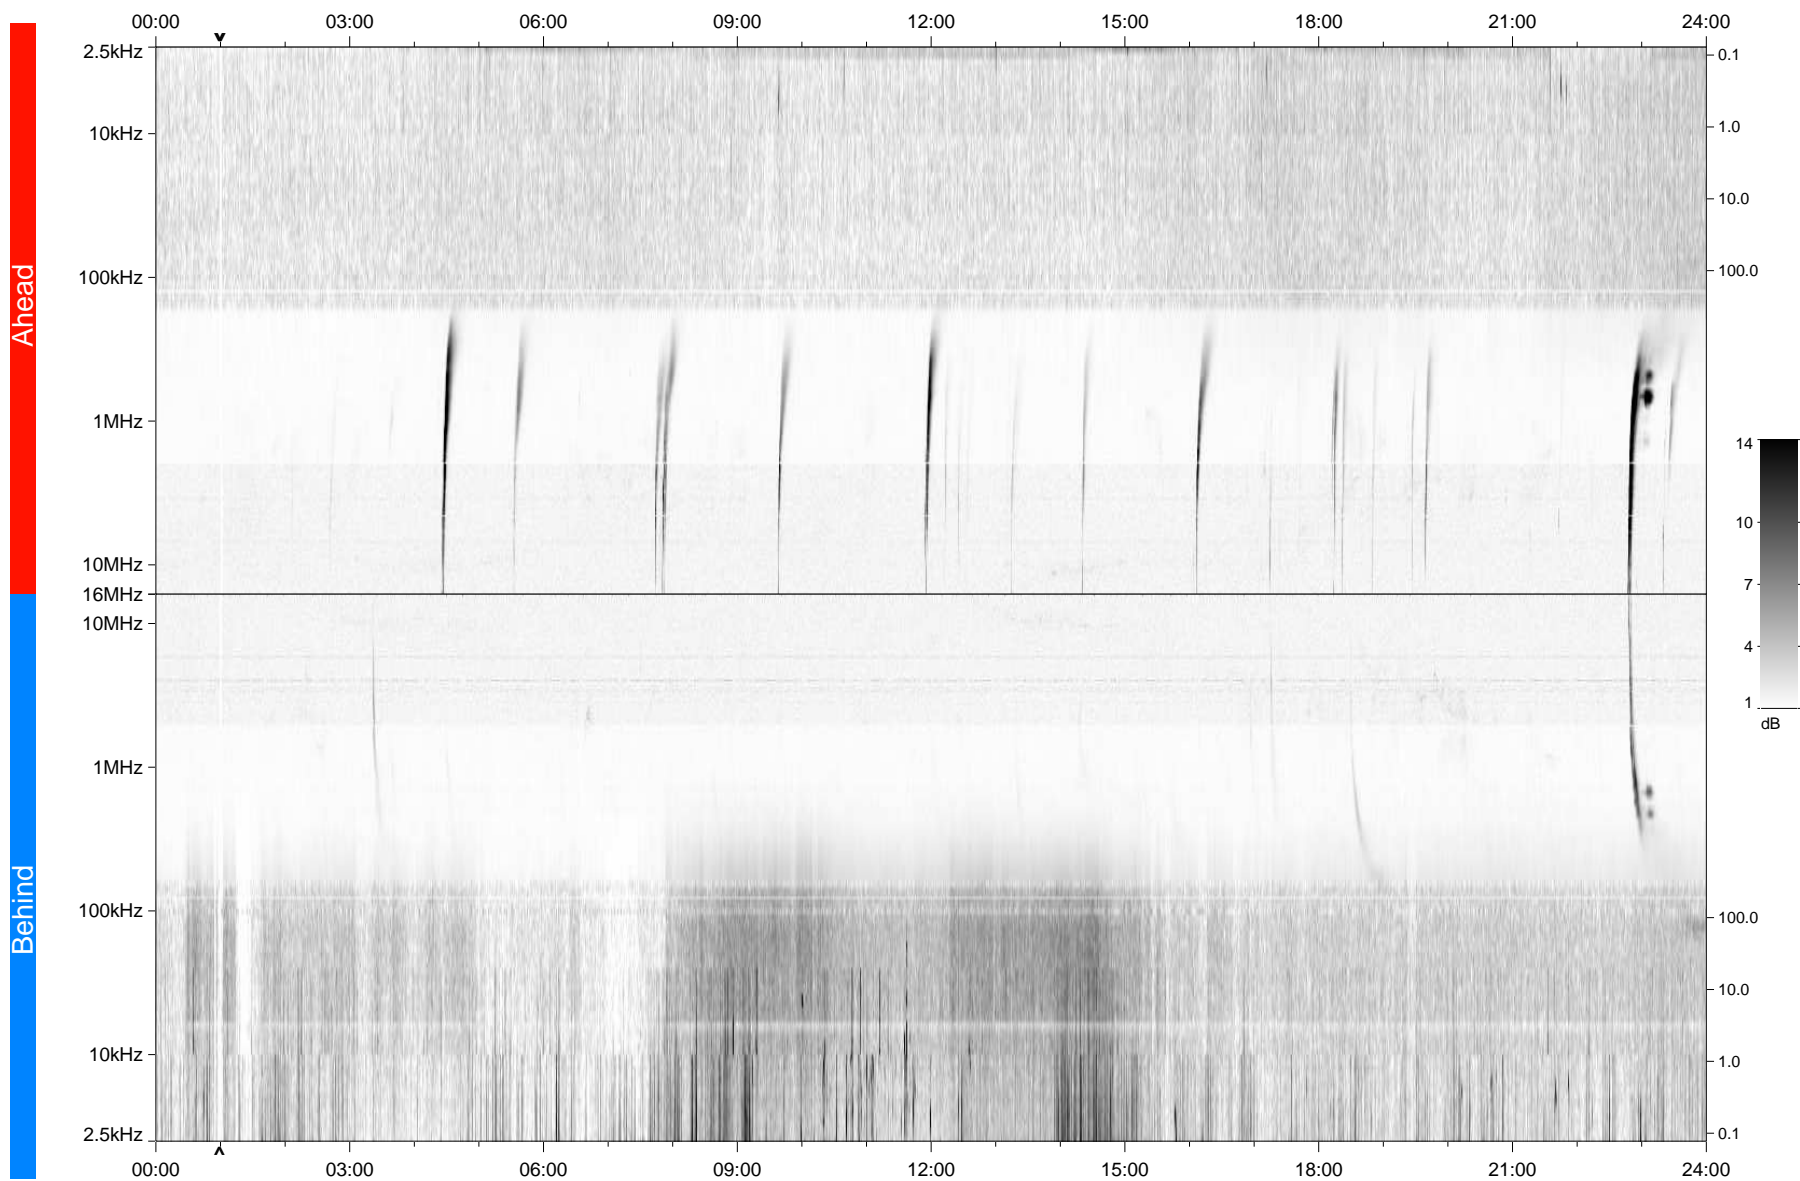

# STEREO/WAVES Daily Summary - 02-Apr-2011 (DOY 092)

Ahead source file: swaves\_ahead\_2011\_092\_1\_05.fin  
Ahead PSE Angle: 89.2°

Behind PSE Angle: -95.1°  
Behind source file: swaves\_behind\_2011\_092\_1\_05.fin

Time (UTC)

file: stereo\_swaves\_daily-summary\_gray\_20110402\_v04  
made by: space.umn.edu on macOS with TDL 8.8.2 on 2022-10-15 05:25:19, with TLib V945 / dynspec V311