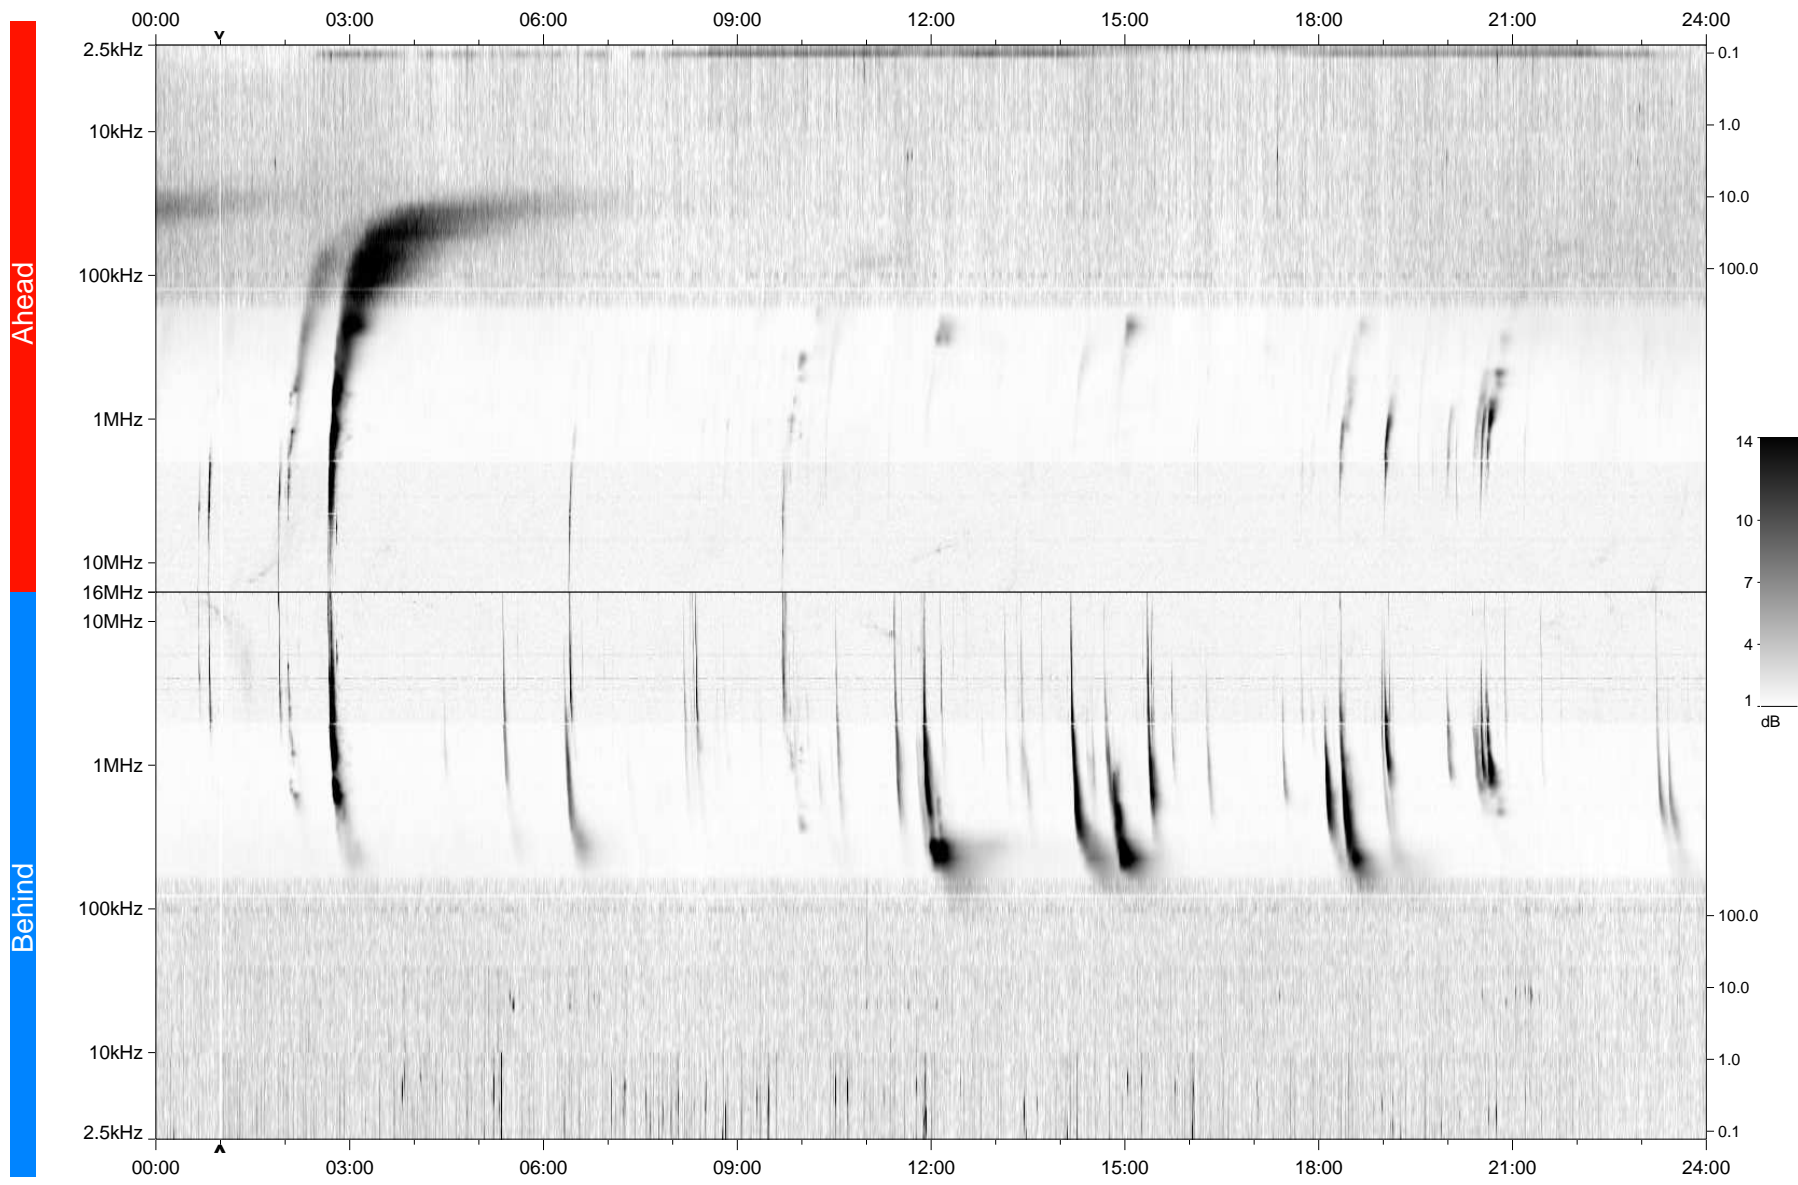

# STEREO/WAVES Daily Summary - 05-Mar-2011 (DOY 064)

Ahead source file: swaves\_ahead\_2011\_064\_1\_05.fin  
Ahead PSE Angle: 87.5°

Behind PSE Angle: -94.9°  
Behind source file: swaves\_behind\_2011\_064\_1\_05.fin

Time (UTC)

file: stereo\_swaves\_daily-summary\_gray\_20110305\_v04  
made by: space.umn.edu on macOS with IDL 8.8.2 on 2022-10-15 04:06:10, with Tlib V945 / dynspec V311