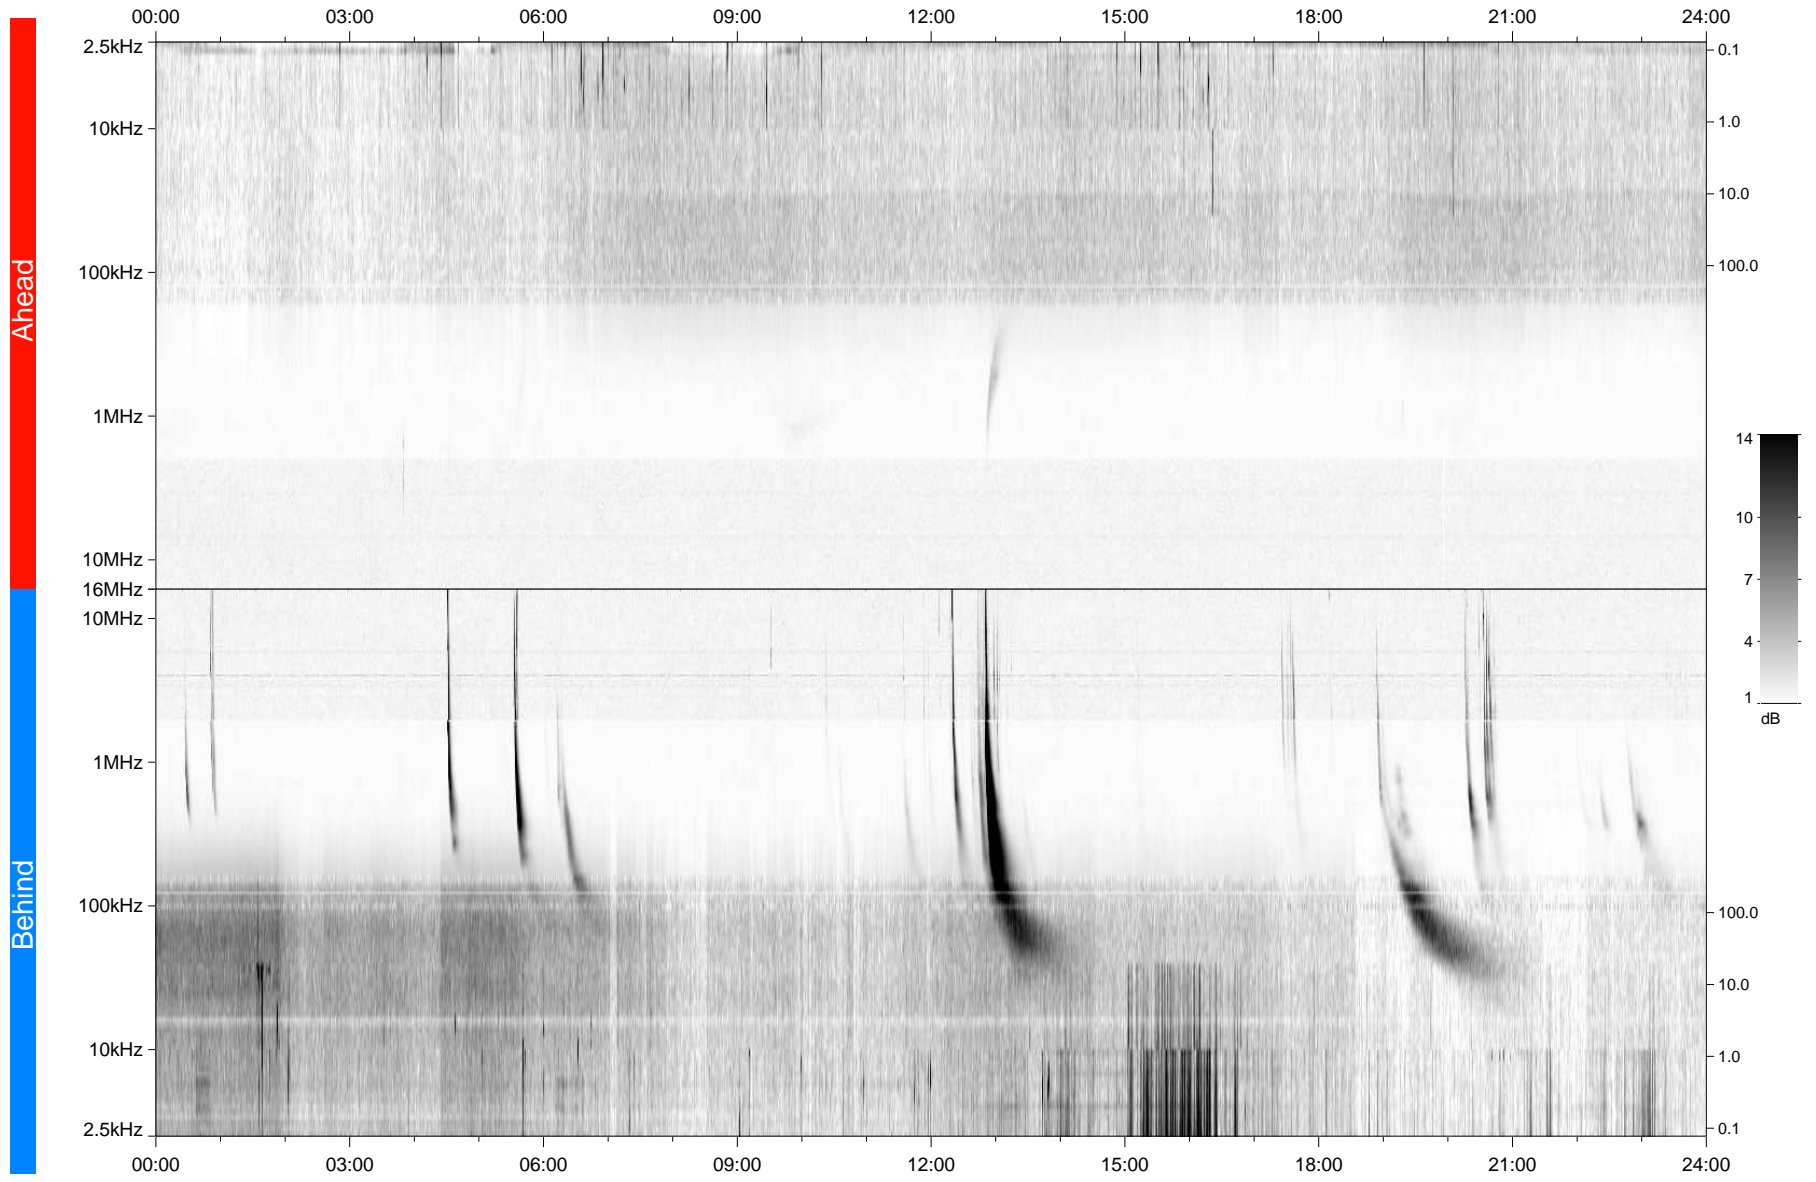

# STEREO/WAVES Daily Summary - 28-Feb-2011 (DOY 059)

Ahead source file: swaves\_ahead\_2011\_059\_1\_04.fin  
Ahead PSE Angle: 87.3°

Behind PSE Angle: -94.7°  
Behind source file: swaves\_behind\_2011\_059\_1\_04.fin

Time (UTC)

file: stereo\_swaves\_daily-summary\_gray\_20110228\_v04  
made by: space.umn.edu on macOS with IDL 8.8.2 on 2022-10-15 03:51:59, with TLib V945 / dynspec V311