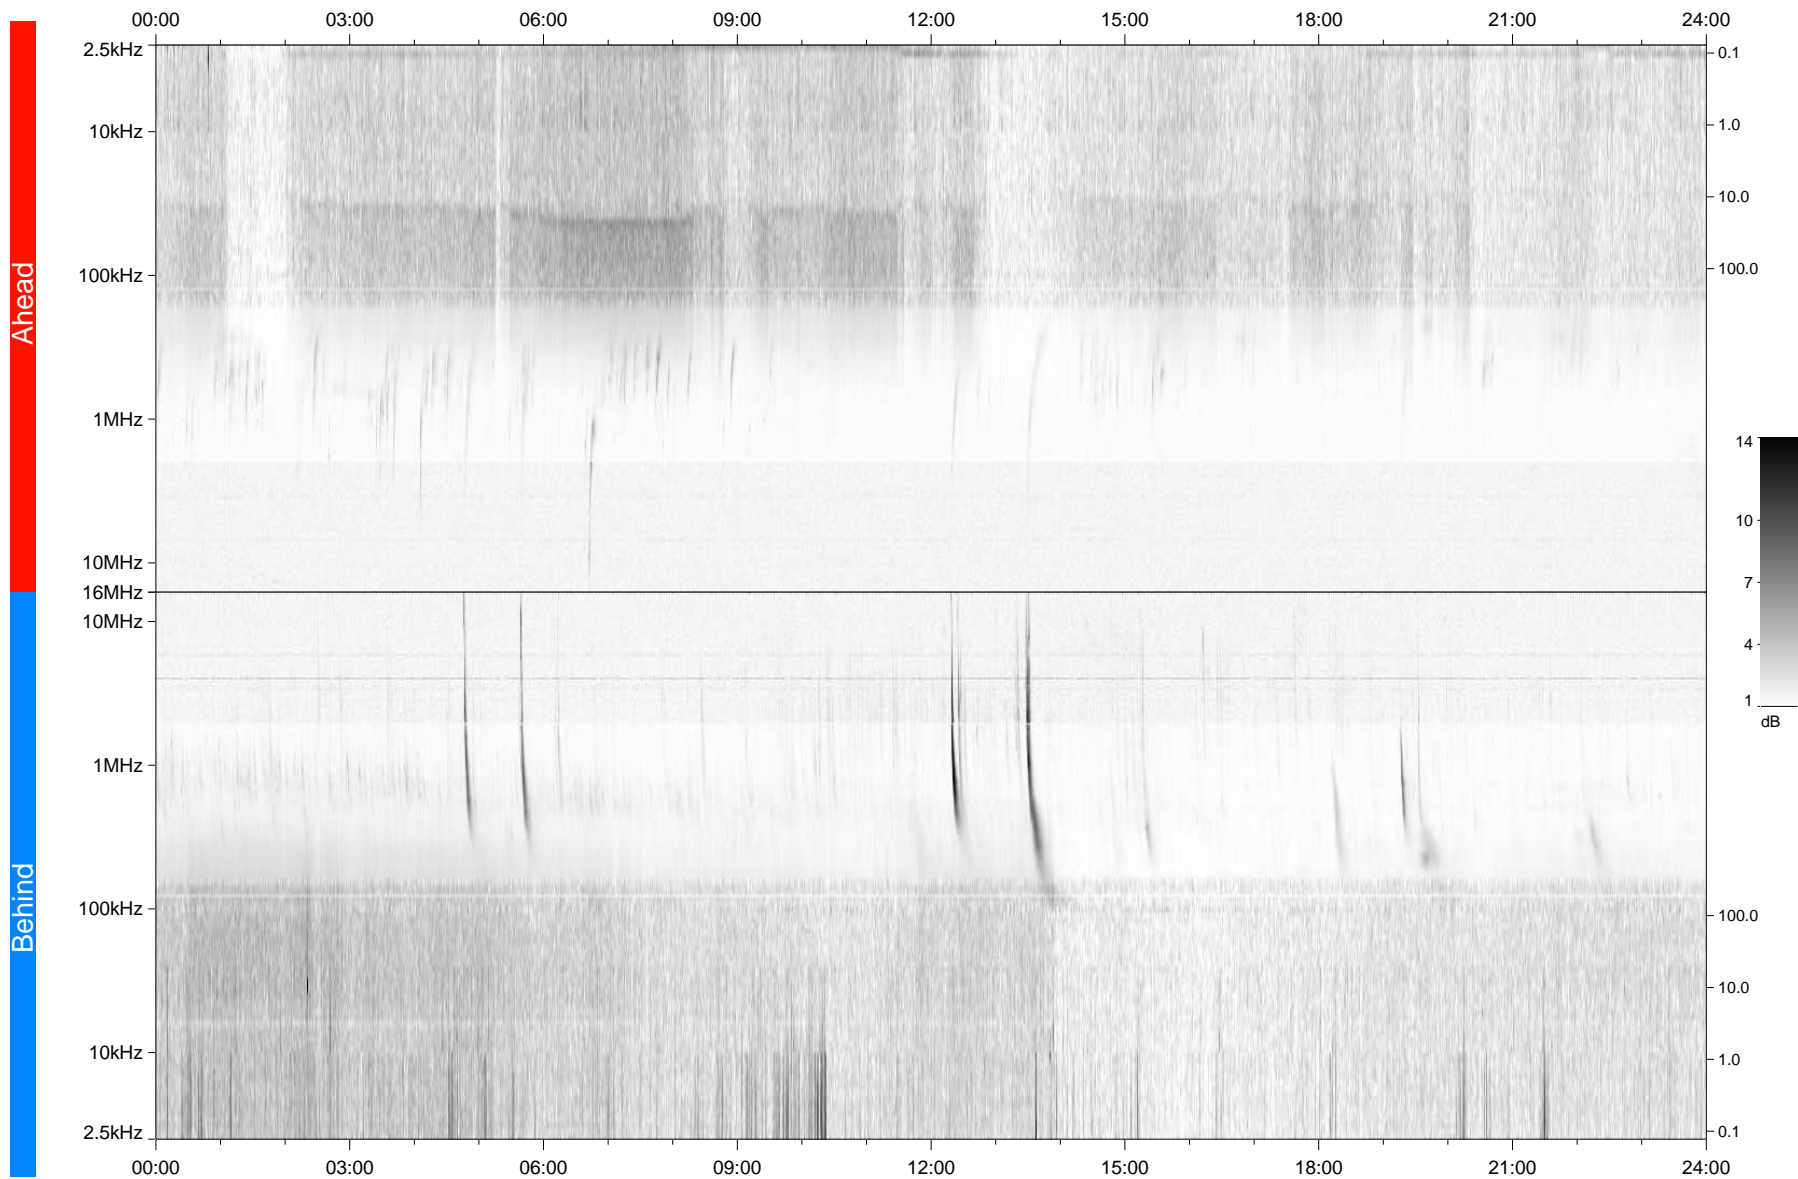

# STEREO/WAVES Daily Summary - 22-Feb-2011 (DOY 053)

Ahead source file: swaves\_ahead\_2011\_053\_1\_04.fin  
Ahead PSE Angle: 87.0°

Behind PSE Angle: -94.4°  
Behind source file: swaves\_behind\_2011\_053\_1\_04.fin

Time (UTC)

file: stereo\_swaves\_daily-summary\_gray\_20110222\_v04  
made by: space.umn.edu on macOS with TDL 8.8.2 on 2022-10-15 03:34:55, with Tlib V945 / dynspec V311