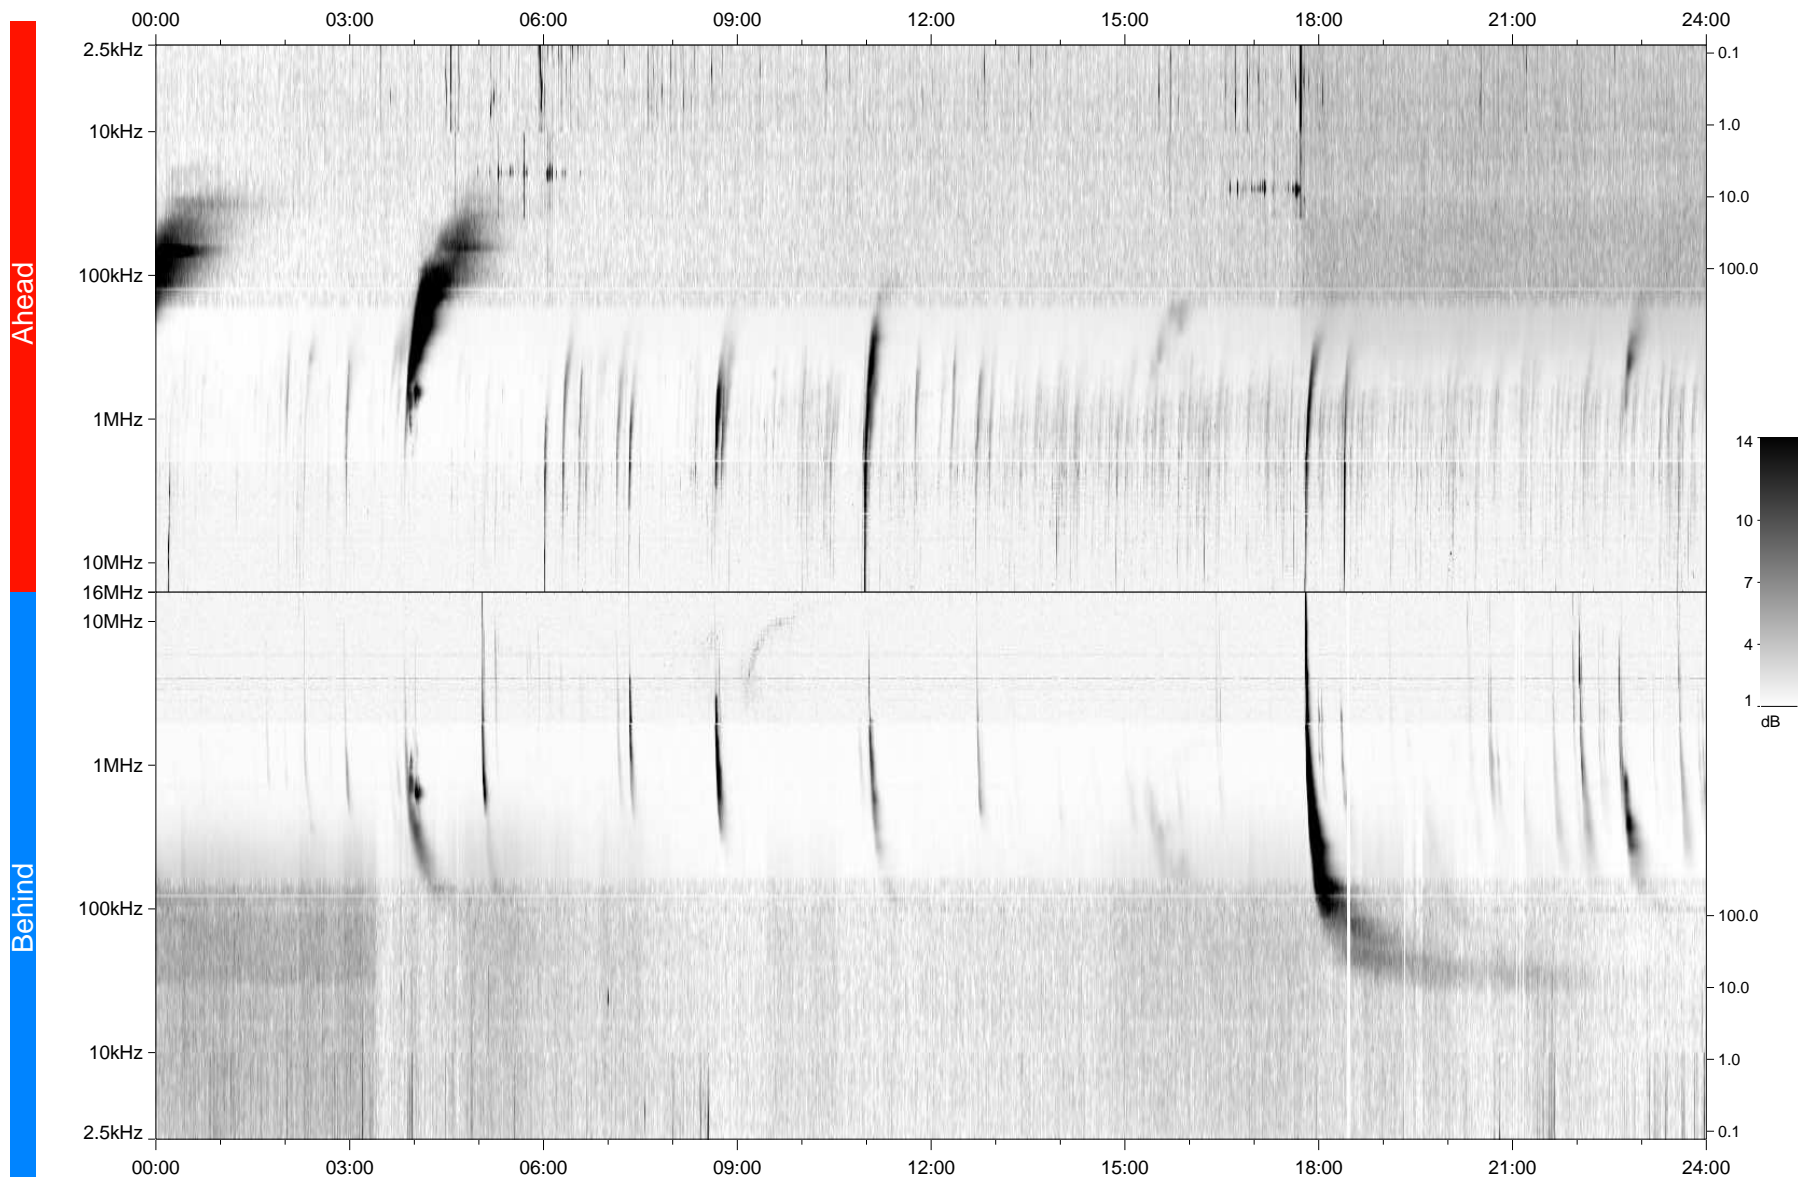

# STEREO/WAVES Daily Summary - 18-Feb-2011 (DOY 049)

Ahead source file: swaves\_ahead\_2011\_049\_1\_04.fin  
Ahead PSE Angle: 86.8°

Behind PSE Angle: -94.3°  
Behind source file: swaves\_behind\_2011\_049\_1\_04.fin

Time (UTC)

file: stereo\_swaves\_daily-summary\_gray\_20110218\_v04  
made by: space.umn.edu on macOS with TDL 8.8.2 on 2022-10-15 03:23:34, with TLib V945 / dynspec V311