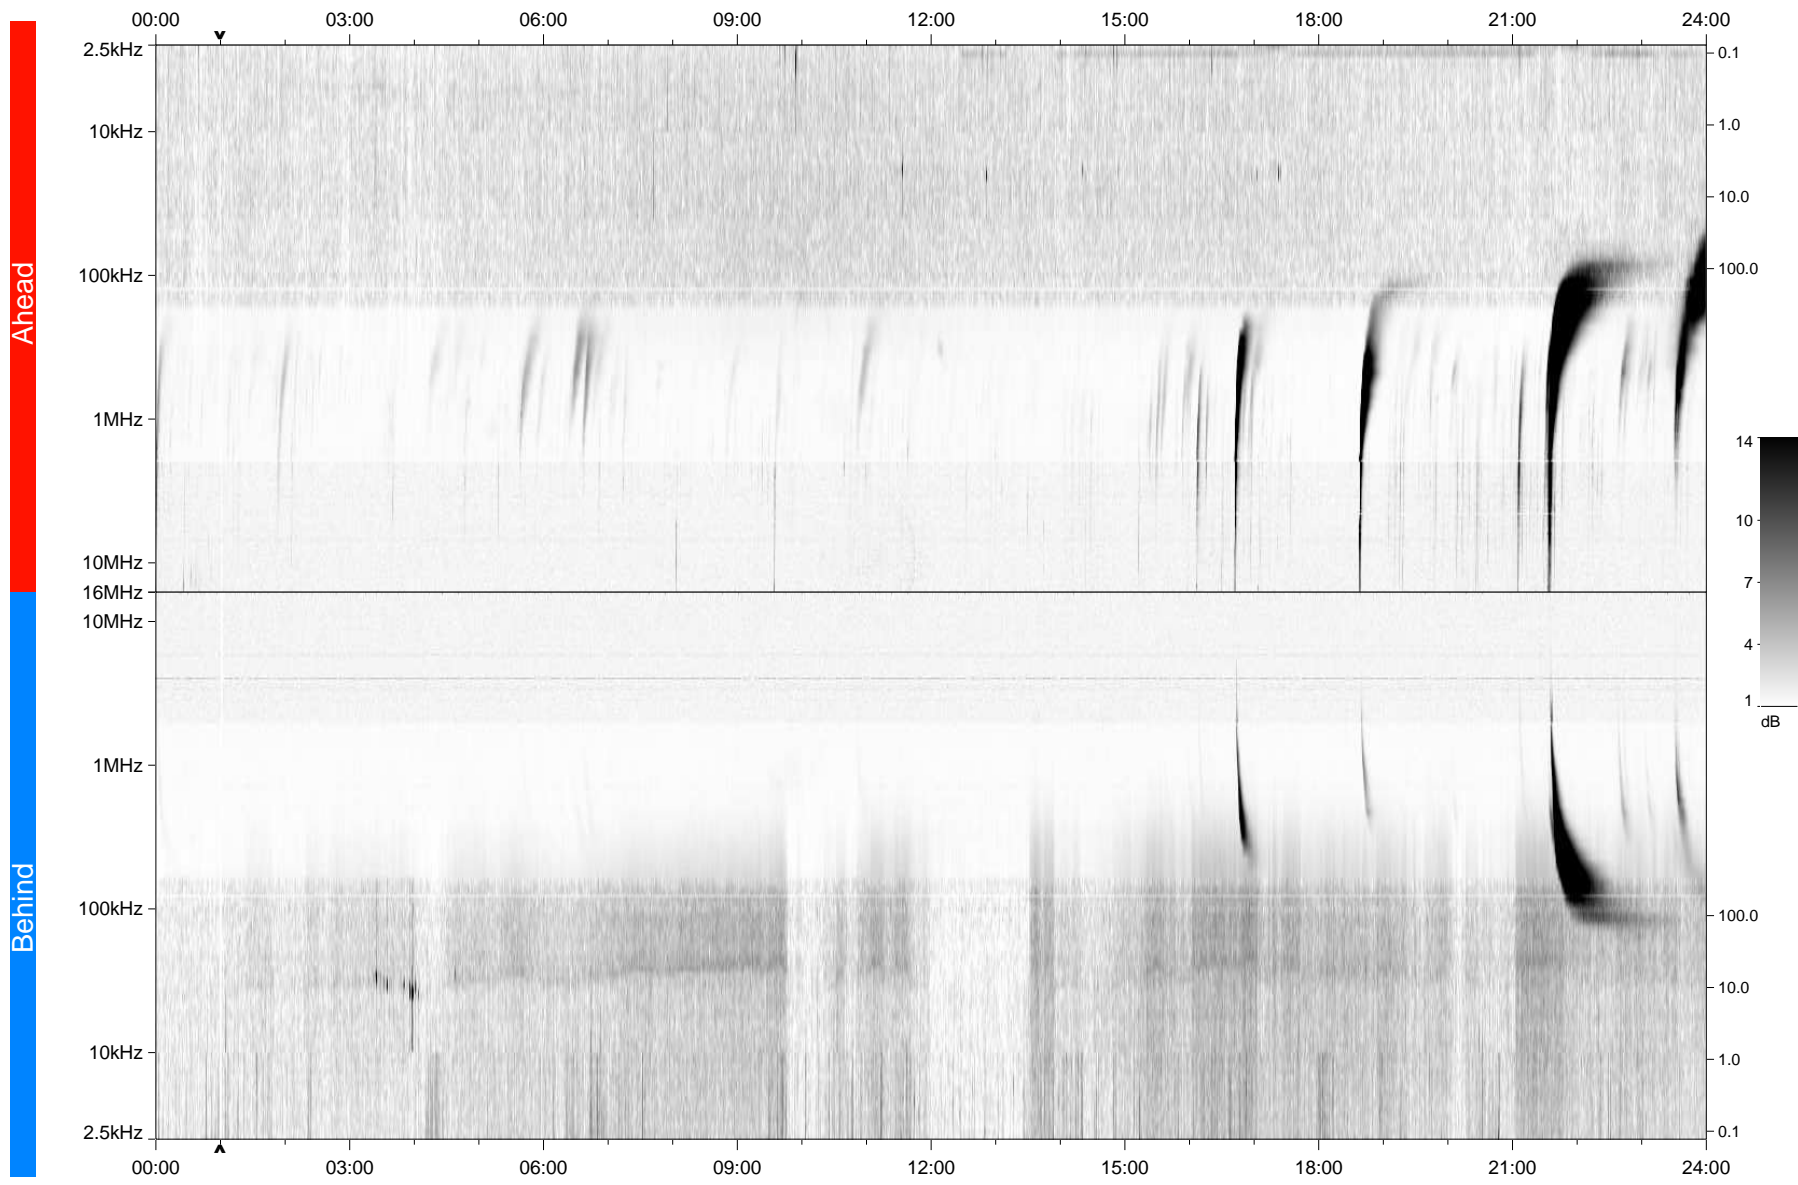

# STEREO/WAVES Daily Summary - 17-Feb-2011 (DOY 048)

Ahead source file: swaves\_ahead\_2011\_048\_1\_04.fin  
Ahead PSE Angle: 86.8°

Behind PSE Angle: -94.2°  
Behind source file: swaves\_behind\_2011\_048\_1\_04.fin

Time (UTC)

file: stereo\_swaves\_daily-summary\_gray\_20110217\_v04  
made by: space.umn.edu on macOS with TDL 8.8.2 on 2022-10-15 03:20:42, with TLib V945 / dynspec V311