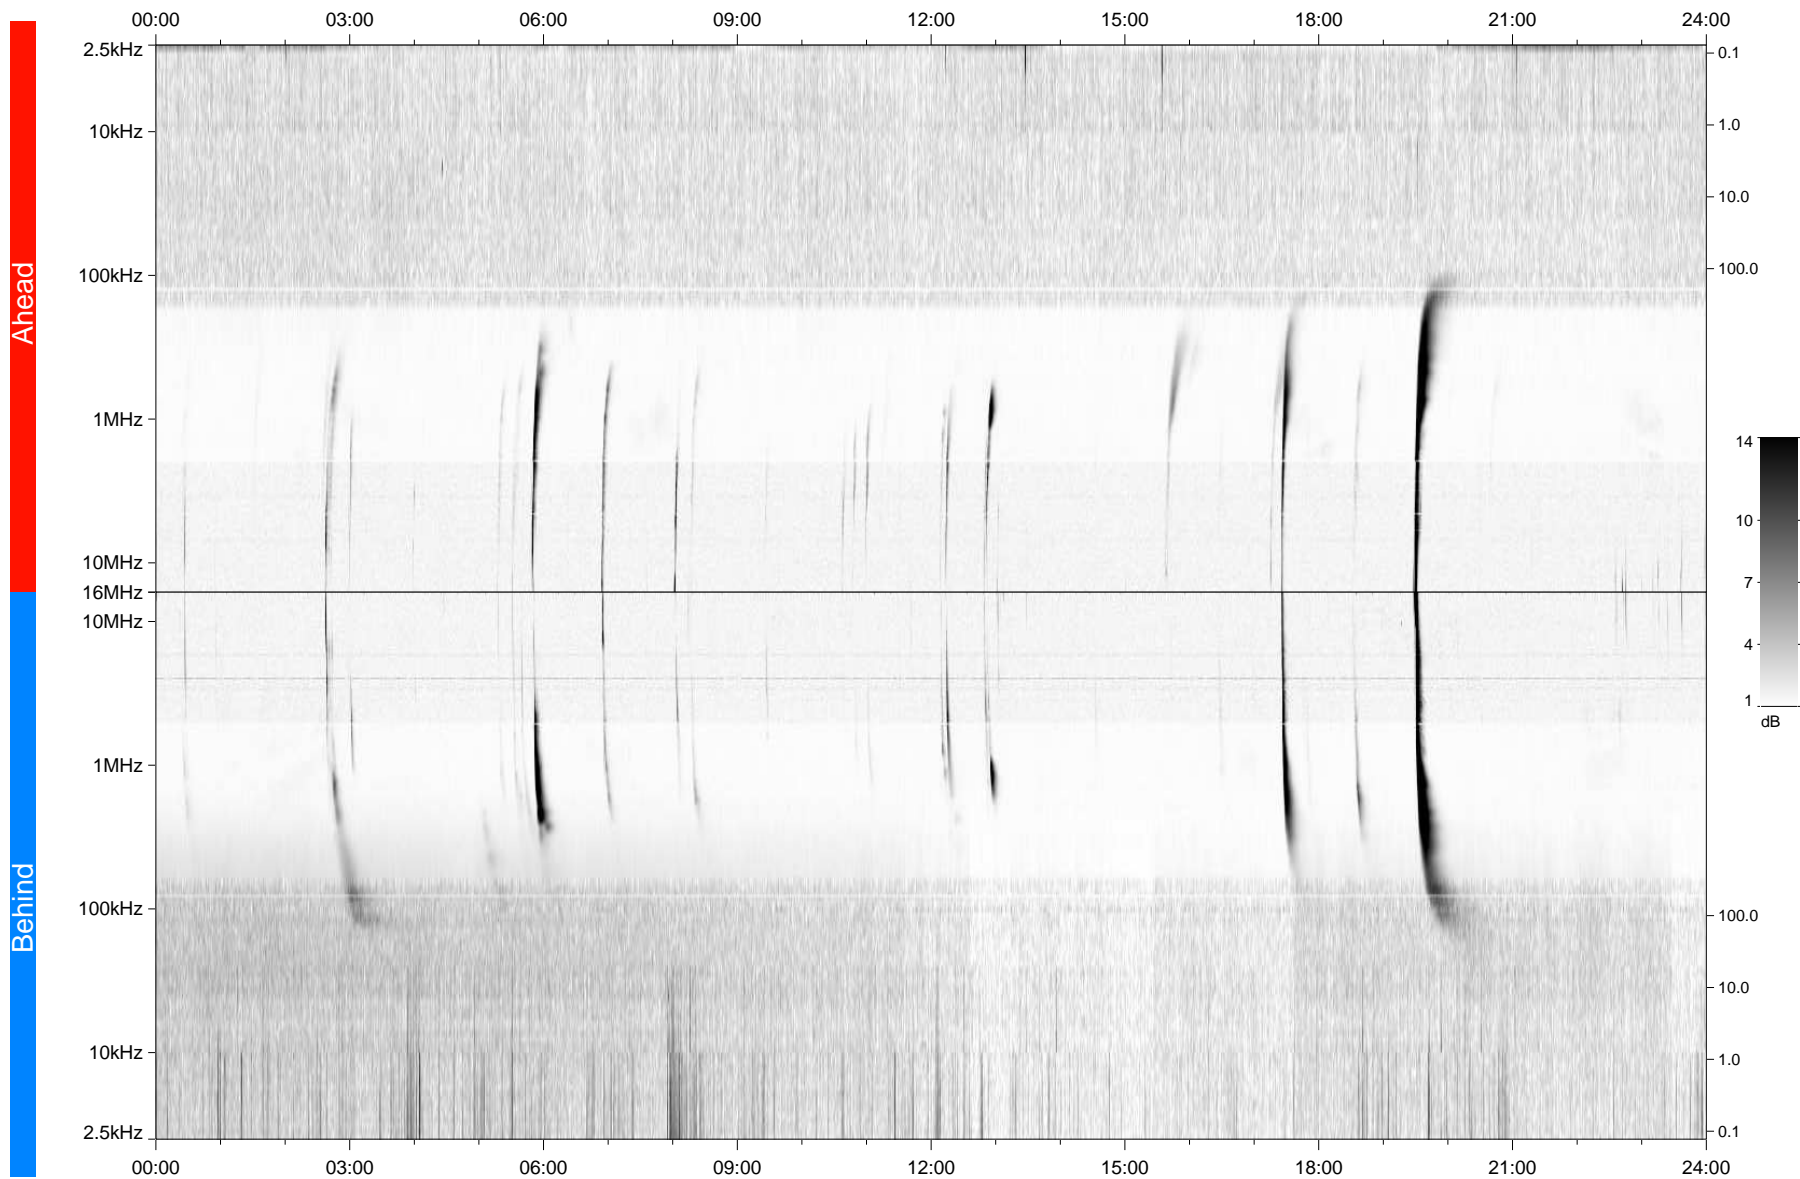

# STEREO/WAVES Daily Summary - 14-Feb-2011 (DOY 045)

Ahead source file: swaves\_ahead\_2011\_045\_1\_04.fin  
Ahead PSE Angle: 86.7°

Behind PSE Angle: -94.0°  
Behind source file: swaves\_behind\_2011\_045\_1\_06.fin

Time (UTC)

file: stereo\_swaves\_daily-summary\_gray\_20110214\_v04  
made by: space.umn.edu on macOS with IDL 8.8.2 on 2022-10-15 03:12:37, with TLib V945 / dynspec V311