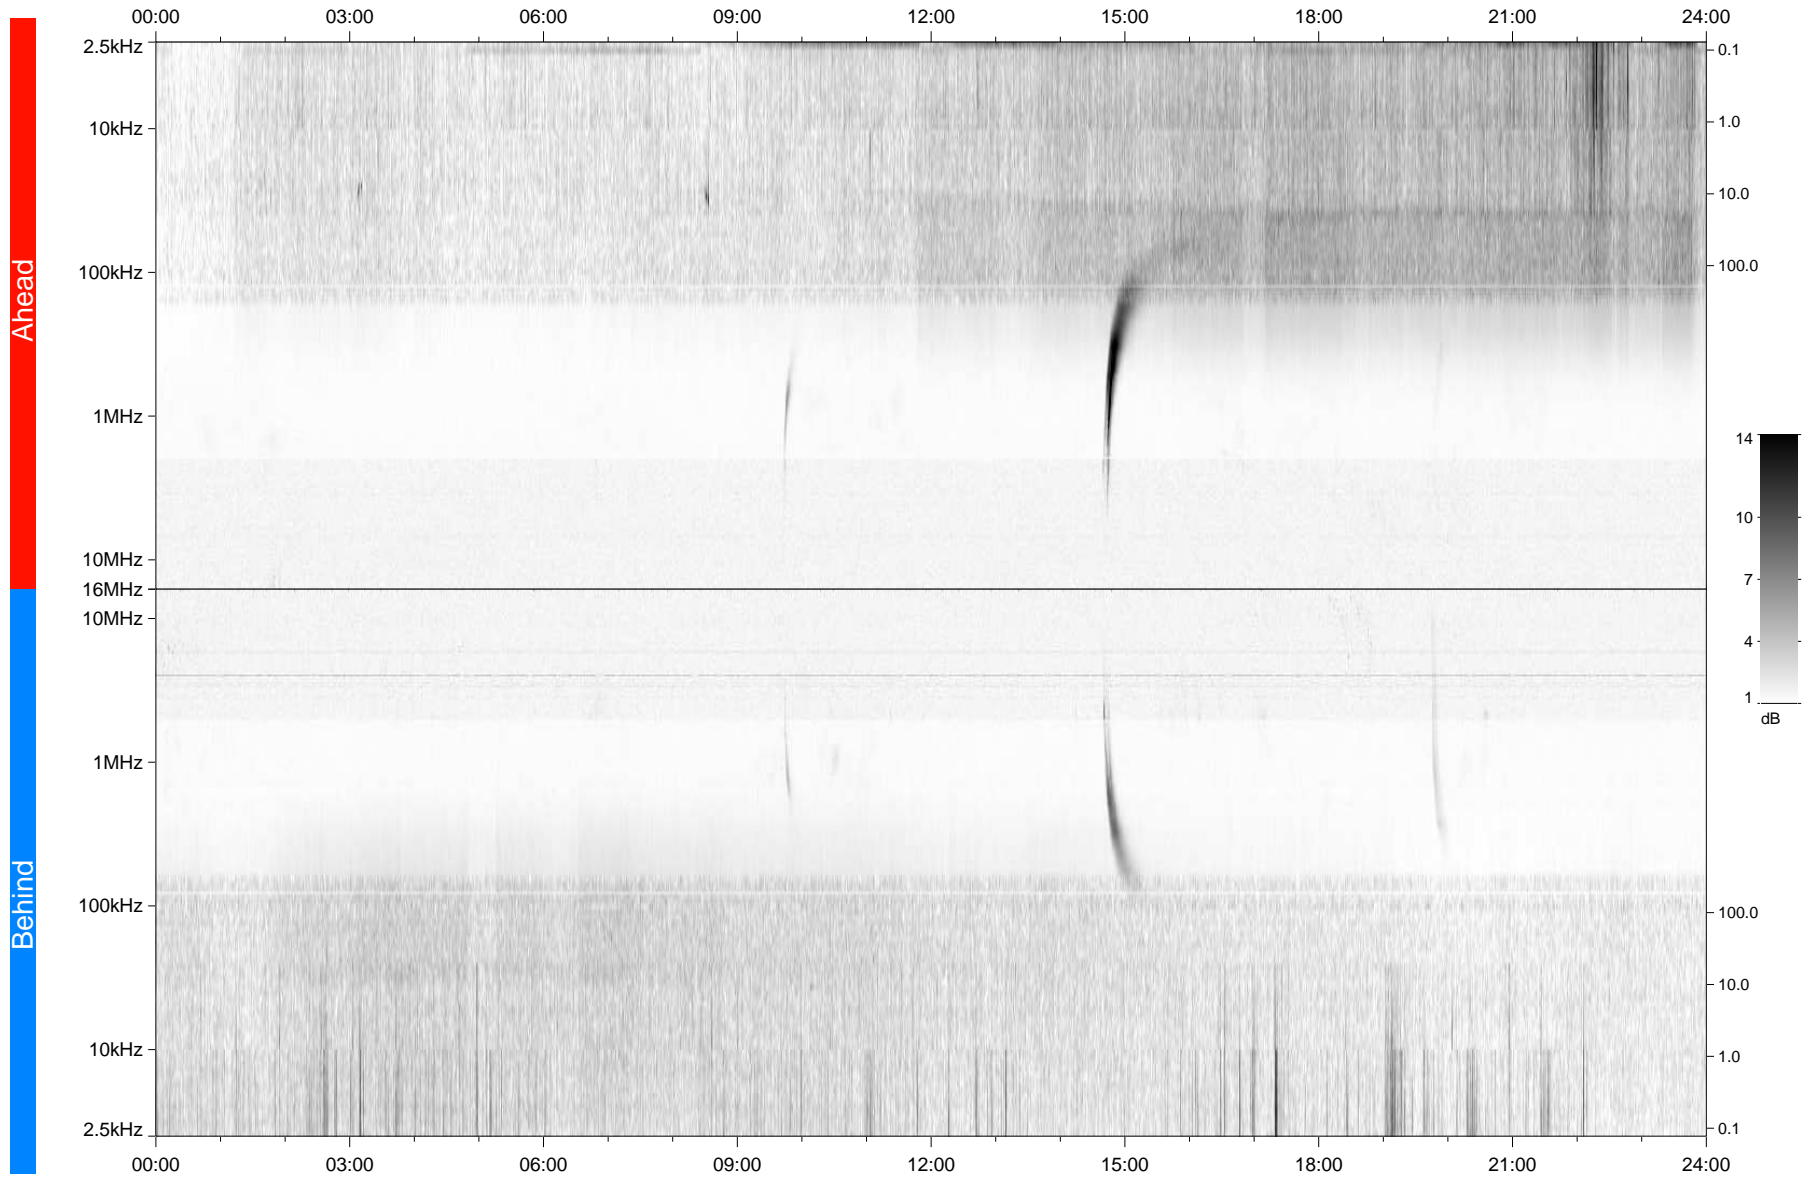

# STEREO/WAVES Daily Summary - 06-Feb-2011 (DOY 037)

Ahead source file: swaves\_ahead\_2011\_037\_1\_07.fin  
Ahead PSE Angle: 86.5°

Behind PSE Angle: -93.5°  
Behind source file: swaves\_behind\_2011\_037\_1\_05.fin

Time (UTC)

file: stereo\_swaves\_daily-summary\_gray\_20110206\_v04  
made by: space.umn.edu on macOS with IDL 8.8.2 on 2022-10-15 02:49:58, with TLib V945 / dynspec V311