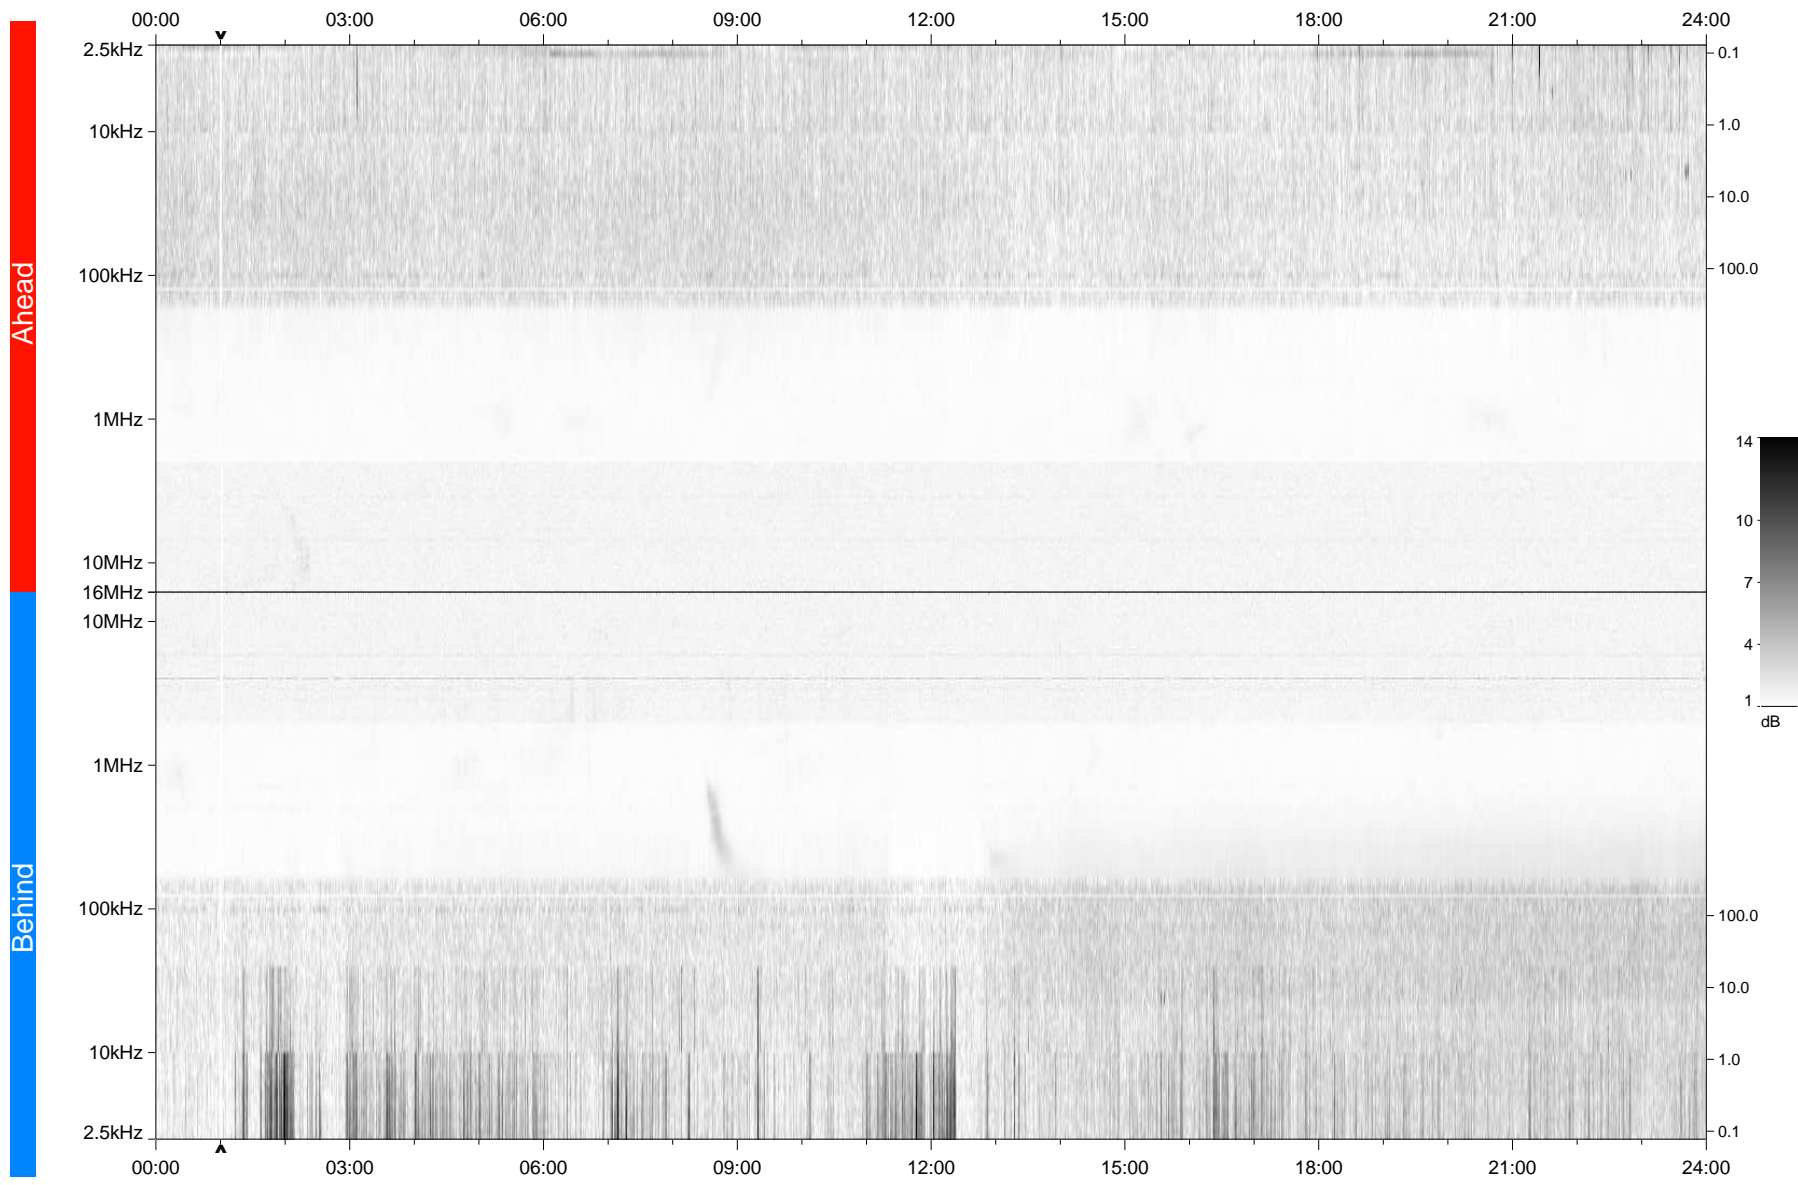

# STEREO/WAVES Daily Summary - 05-Feb-2011 (DOY 036)

Ahead source file: swaves\_ahead\_2011\_036\_1\_05.fin  
Ahead PSE Angle: 86.4°

Behind PSE Angle: -93.4°  
Behind source file: swaves\_behind\_2011\_036\_1\_06.fin

Time (UTC)

file: stereo\_swaves\_daily-summary\_gray\_20110205\_v04  
made by: space.umn.edu on macOS with IDL 8.8.2 on 2022-10-15 02:47:08, with TLib V945 / dynspec V311