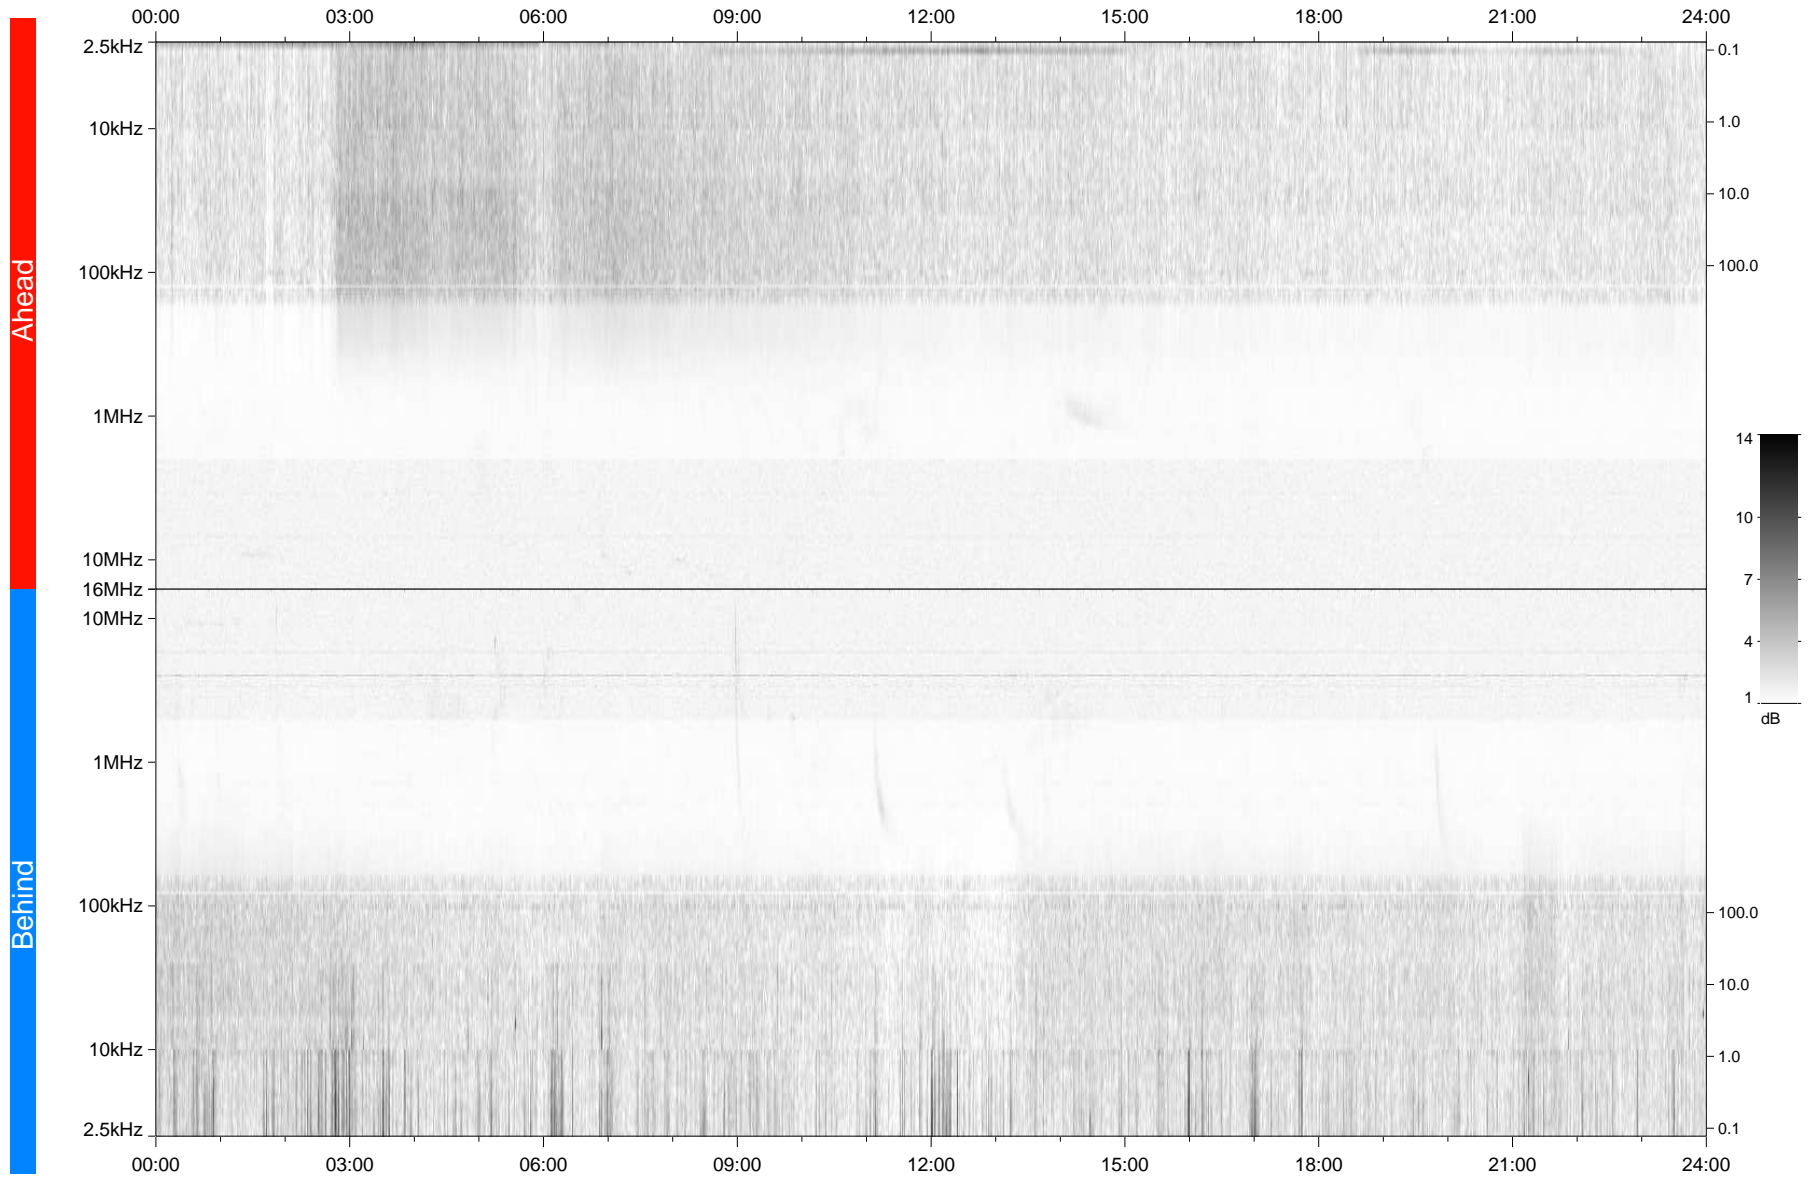

# STEREO/WAVES Daily Summary - 04-Feb-2011 (DOY 035)

Ahead source file: swaves\_ahead\_2011\_035\_1\_04.fin  
Ahead PSE Angle: 86.4°

Behind PSE Angle: -93.3°  
Behind source file: swaves\_behind\_2011\_035\_1\_04.fin

Time (UTC)

file: stereo\_swaves\_daily-summary\_gray\_20110204\_v04  
made by: space.umn.edu on macOS with IDL 8.8.2 on 2022-10-15 02:44:18, with TLib V945 / dynspec V311