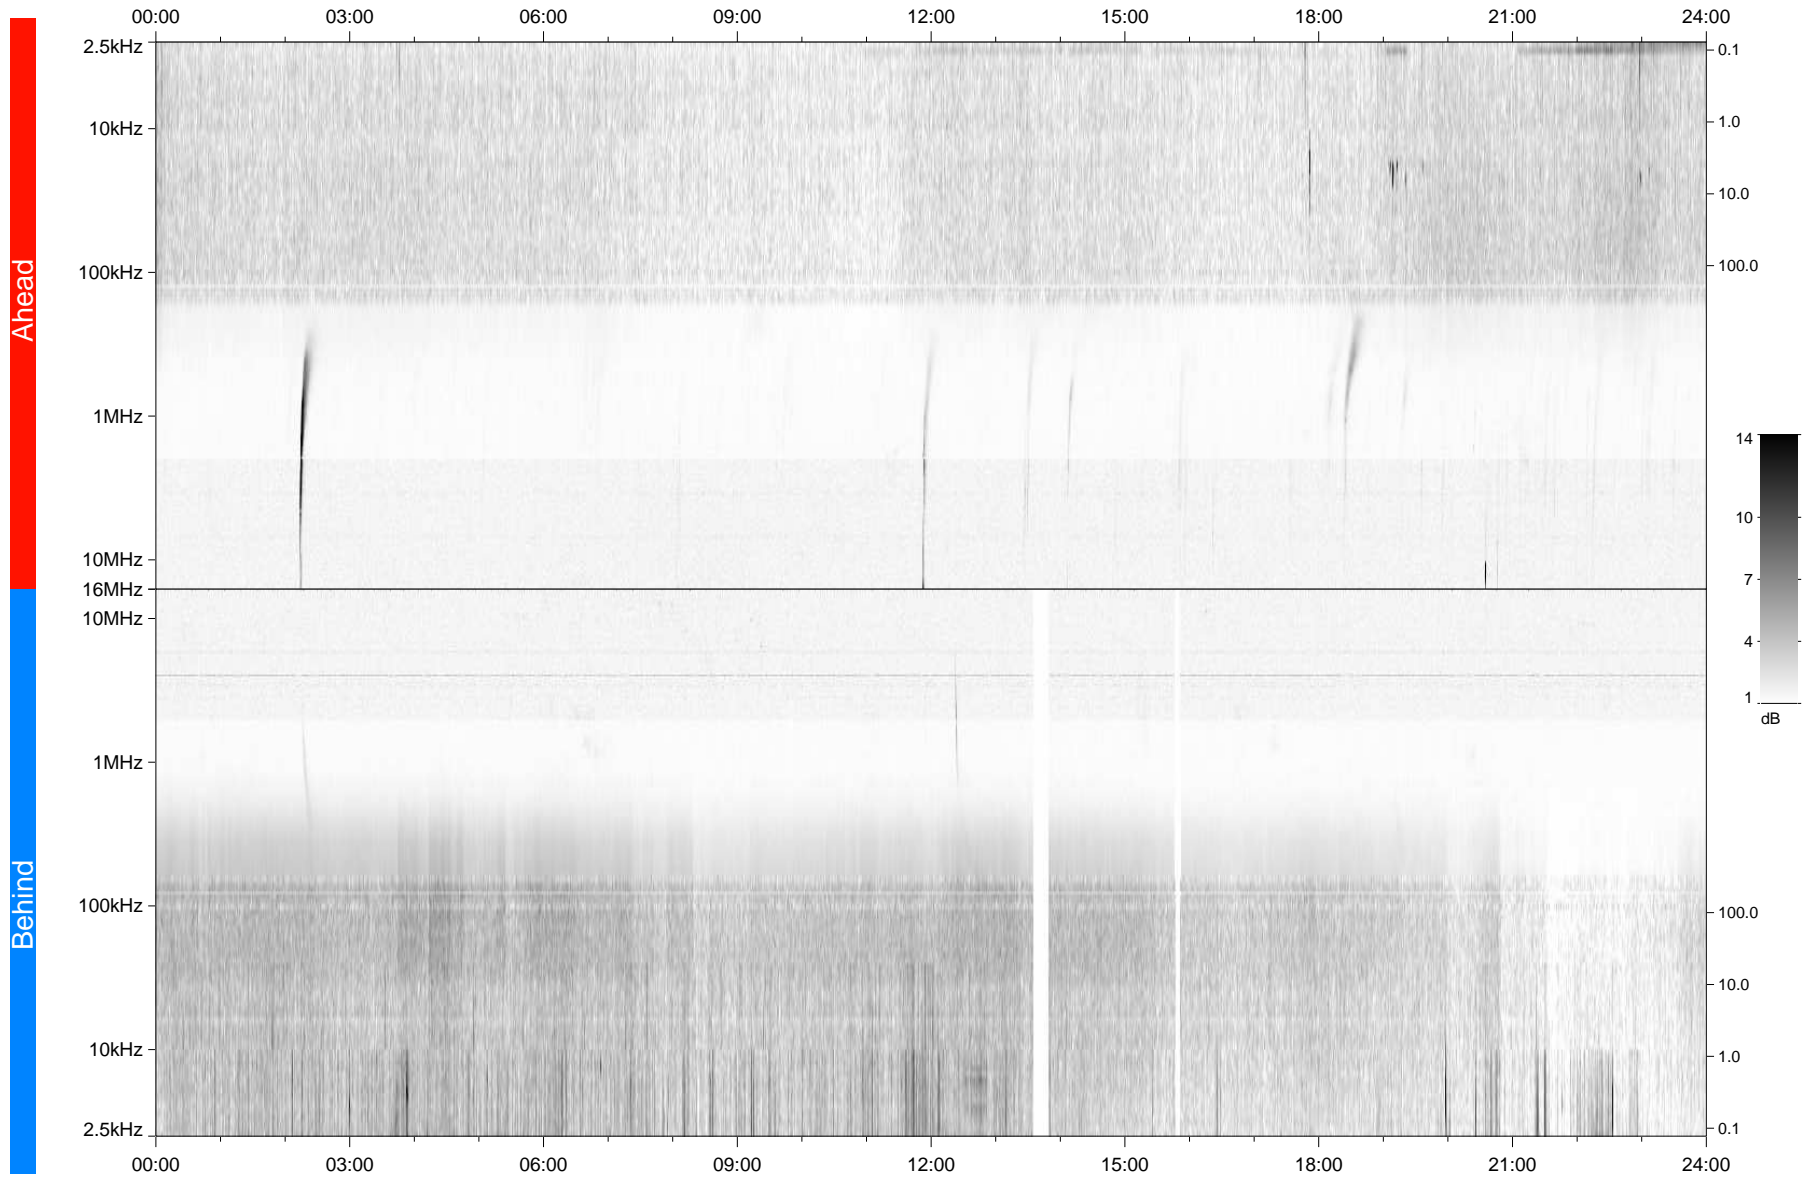

# STEREO/WAVES Daily Summary - 25-Jan-2011 (DOY 025)

Ahead source file: swaves\_ahead\_2011\_025\_1\_04.fin  
Ahead PSE Angle: 86.0°

Behind PSE Angle: -92.6°  
Behind source file: swaves\_behind\_2011\_025\_1\_05.fin

Time (UTC)

file: stereo\_swaves\_daily-summary\_gray\_20110125\_v04  
made by: space.umn.edu on macOS with TDL 8.8.2 on 2022-10-15 02:15:52, with TLib V945 / dynspec V311