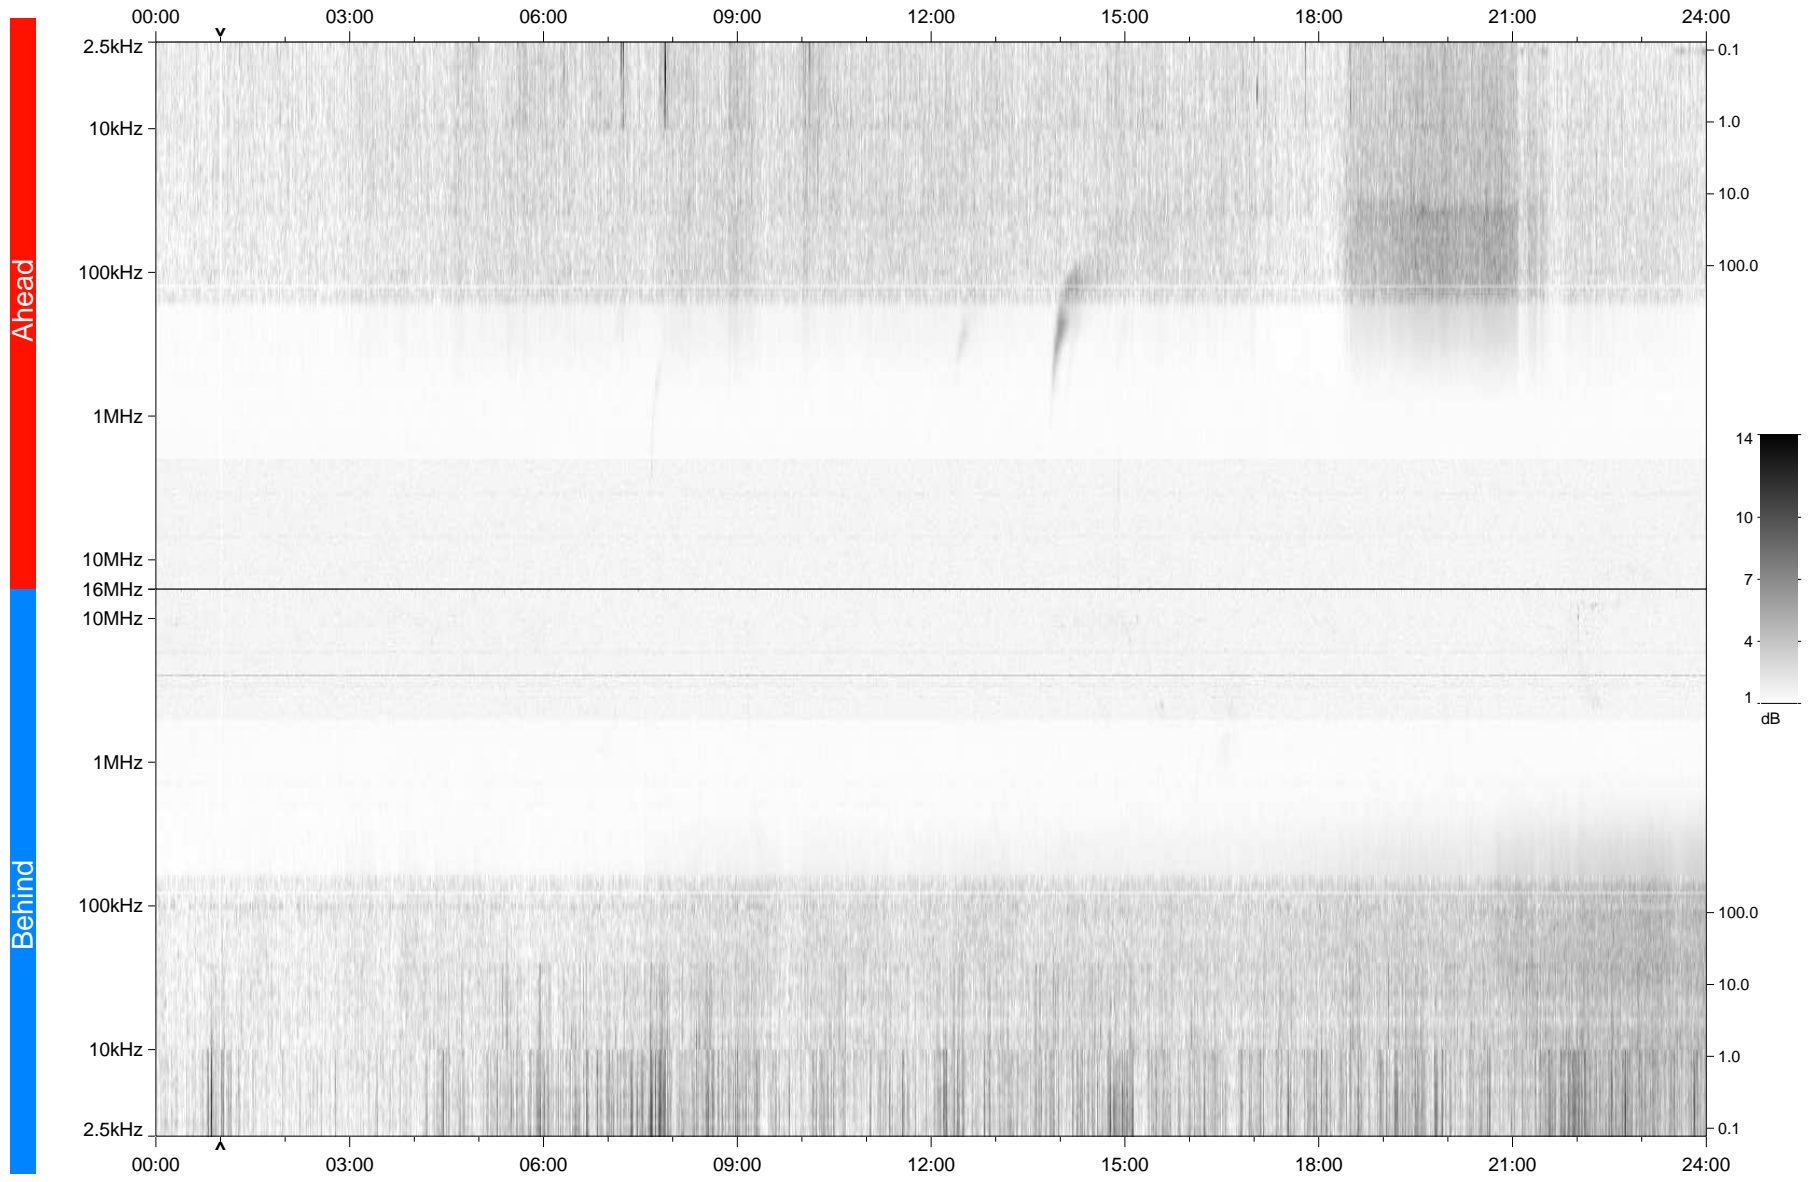

# STEREO/WAVES Daily Summary - 06-Jan-2011 (DOY 006)

Ahead source file: swaves\_ahead\_2011\_006\_1\_04.fin  
Ahead PSE Angle: 85.6°

Behind PSE Angle: -90.5°  
Behind source file: swaves\_behind\_2011\_006\_1\_05.fin

Time (UTC)

file: stereo\_swaves\_daily-summary\_gray\_20110106\_v04  
made by: space.umn.edu on macOS with TDL 8.8.2 on 2022-10-15 01:21:56, with TLib V945 / dynspec V311