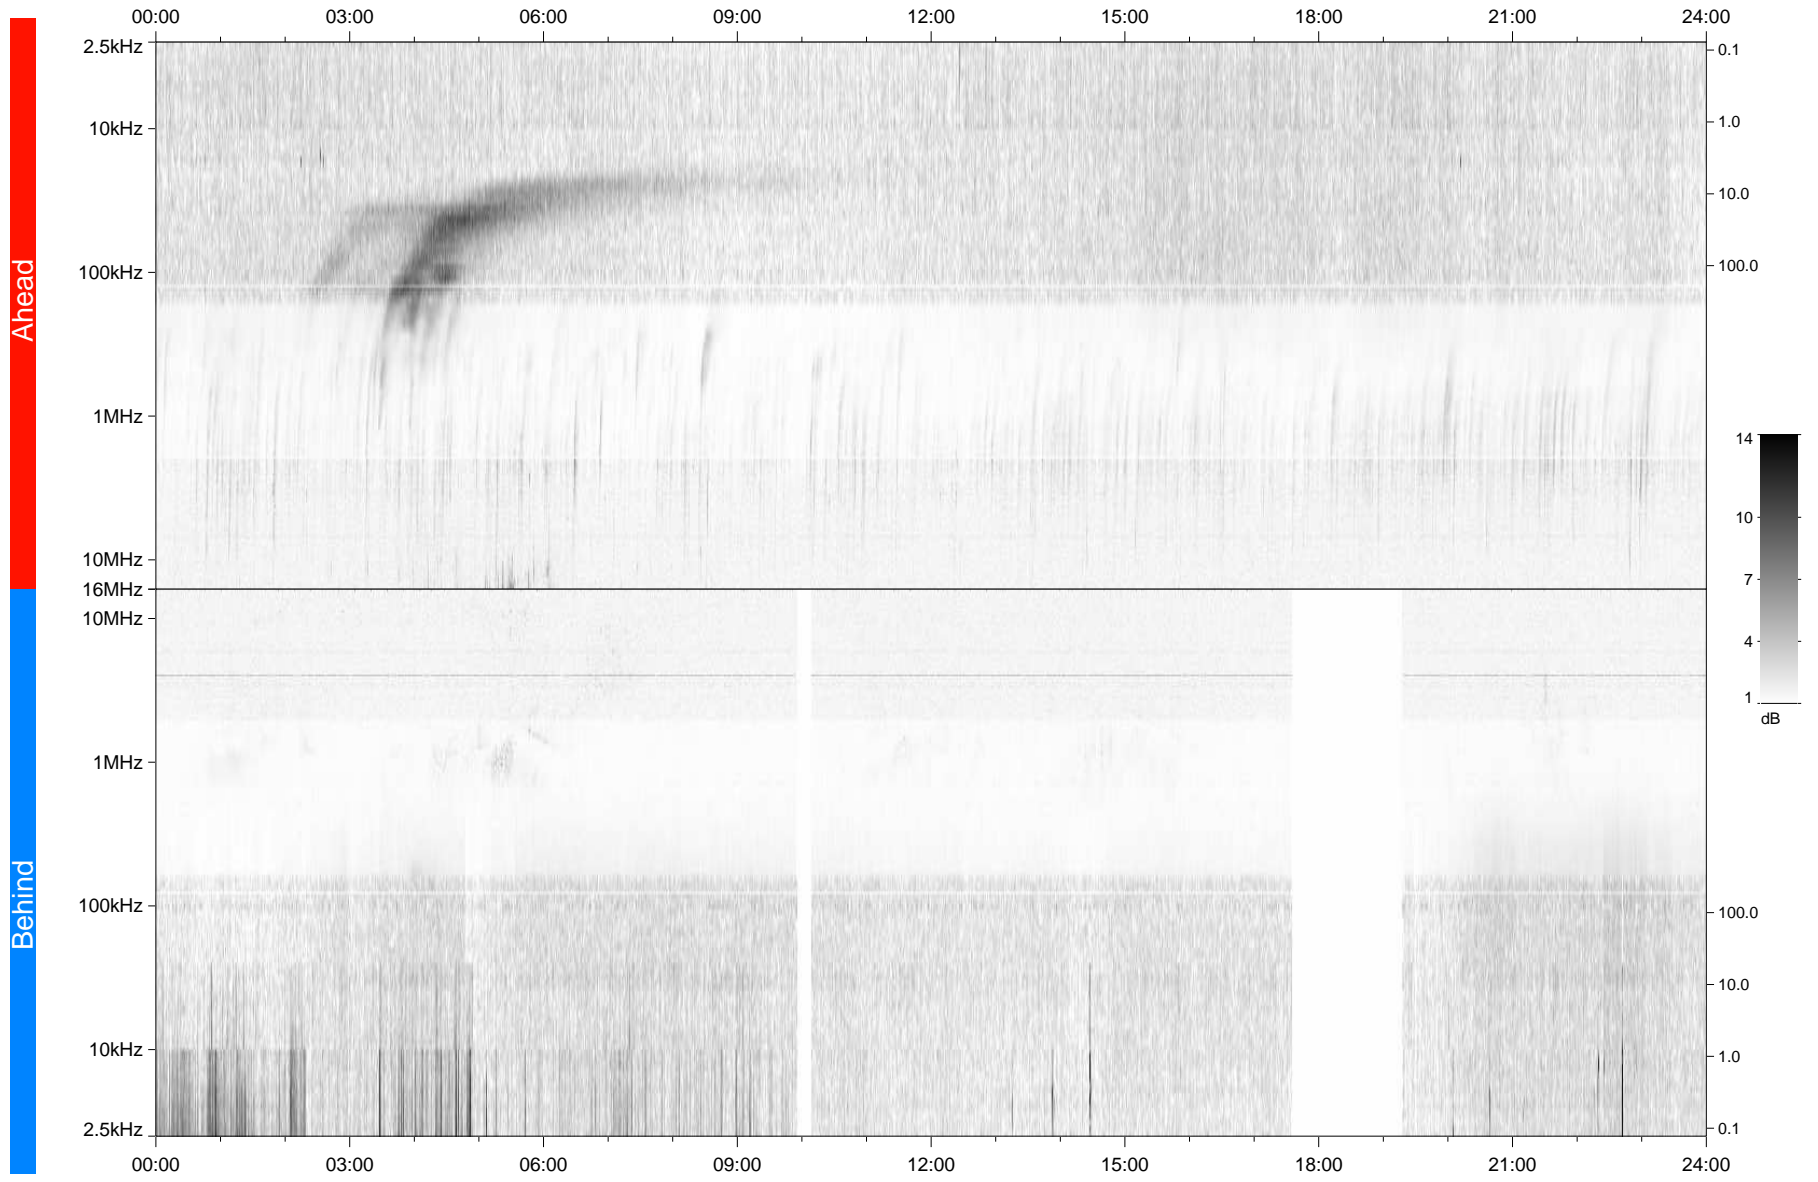

# STEREO/WAVES Daily Summary - 19-Dec-2010 (DOY 353)

Ahead source file: swaves\_ahead\_2010\_353\_1\_04.fin  
Ahead PSE Angle: 85.3°

Behind PSE Angle: -88.2°  
Behind source file: swaves\_behind\_2010\_353\_1\_04.fin

Time (UTC)

file: stereo\_swaves\_daily-summary\_gray\_20101219\_v04  
made by: space.umn.edu on macOS with TDL 8.8.2 on 2022-10-16 18:10:54, with Tlib V945 / dynspec V311