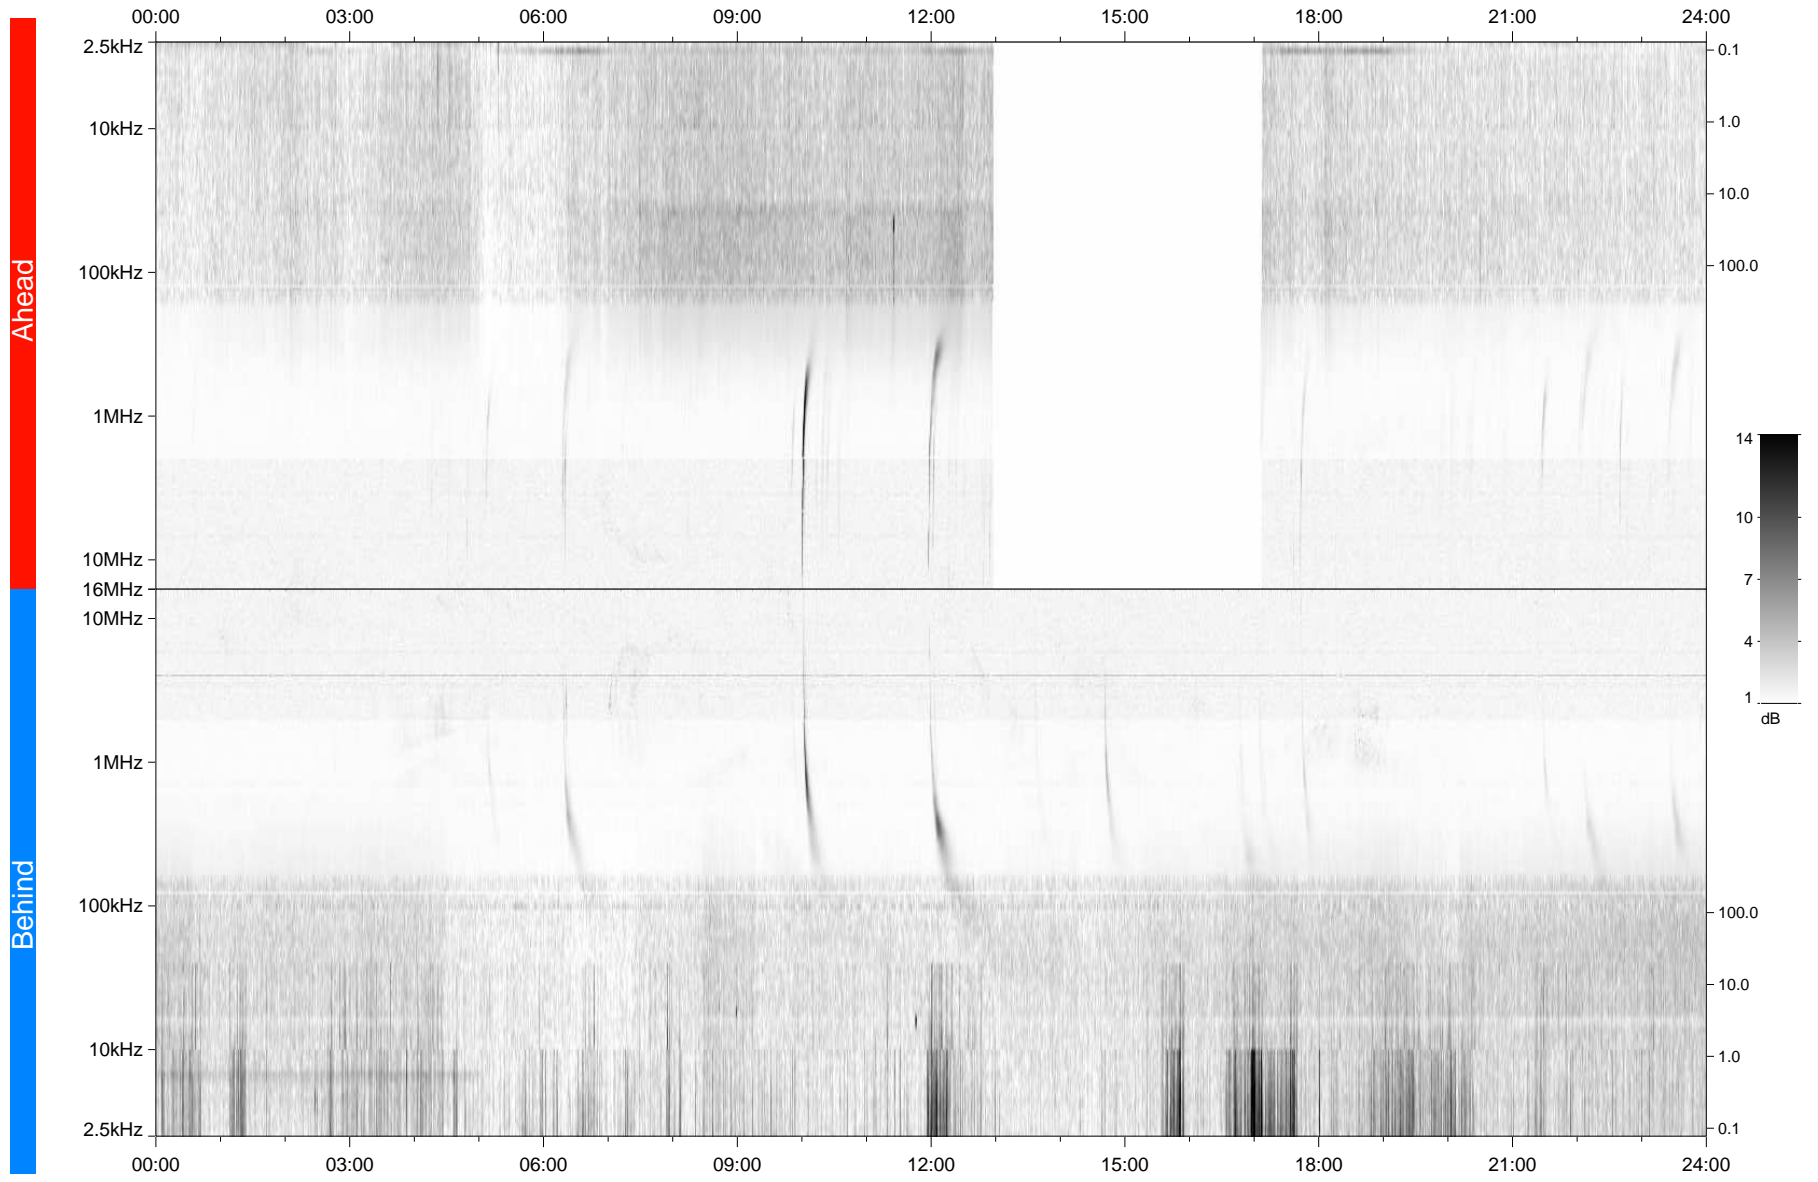

STEREO/WAVES Daily Summary - 11-Dec-2010 (DOY 345)

Ahead source file: swaves_ahead_2010_345_1_04.fin
Ahead PSE Angle: 85.2°

Behind PSE Angle: -87.2°
Behind source file: swaves_behind_2010_345_1_04.fin

Time (UTC)

file: stereo_swaves_daily-summary_gray_20101211_v04
made by: space.umn.edu on macOS with IDL 8.8.2 on 2022-10-16 17:48:47, with TLib V945 / dynspec V311