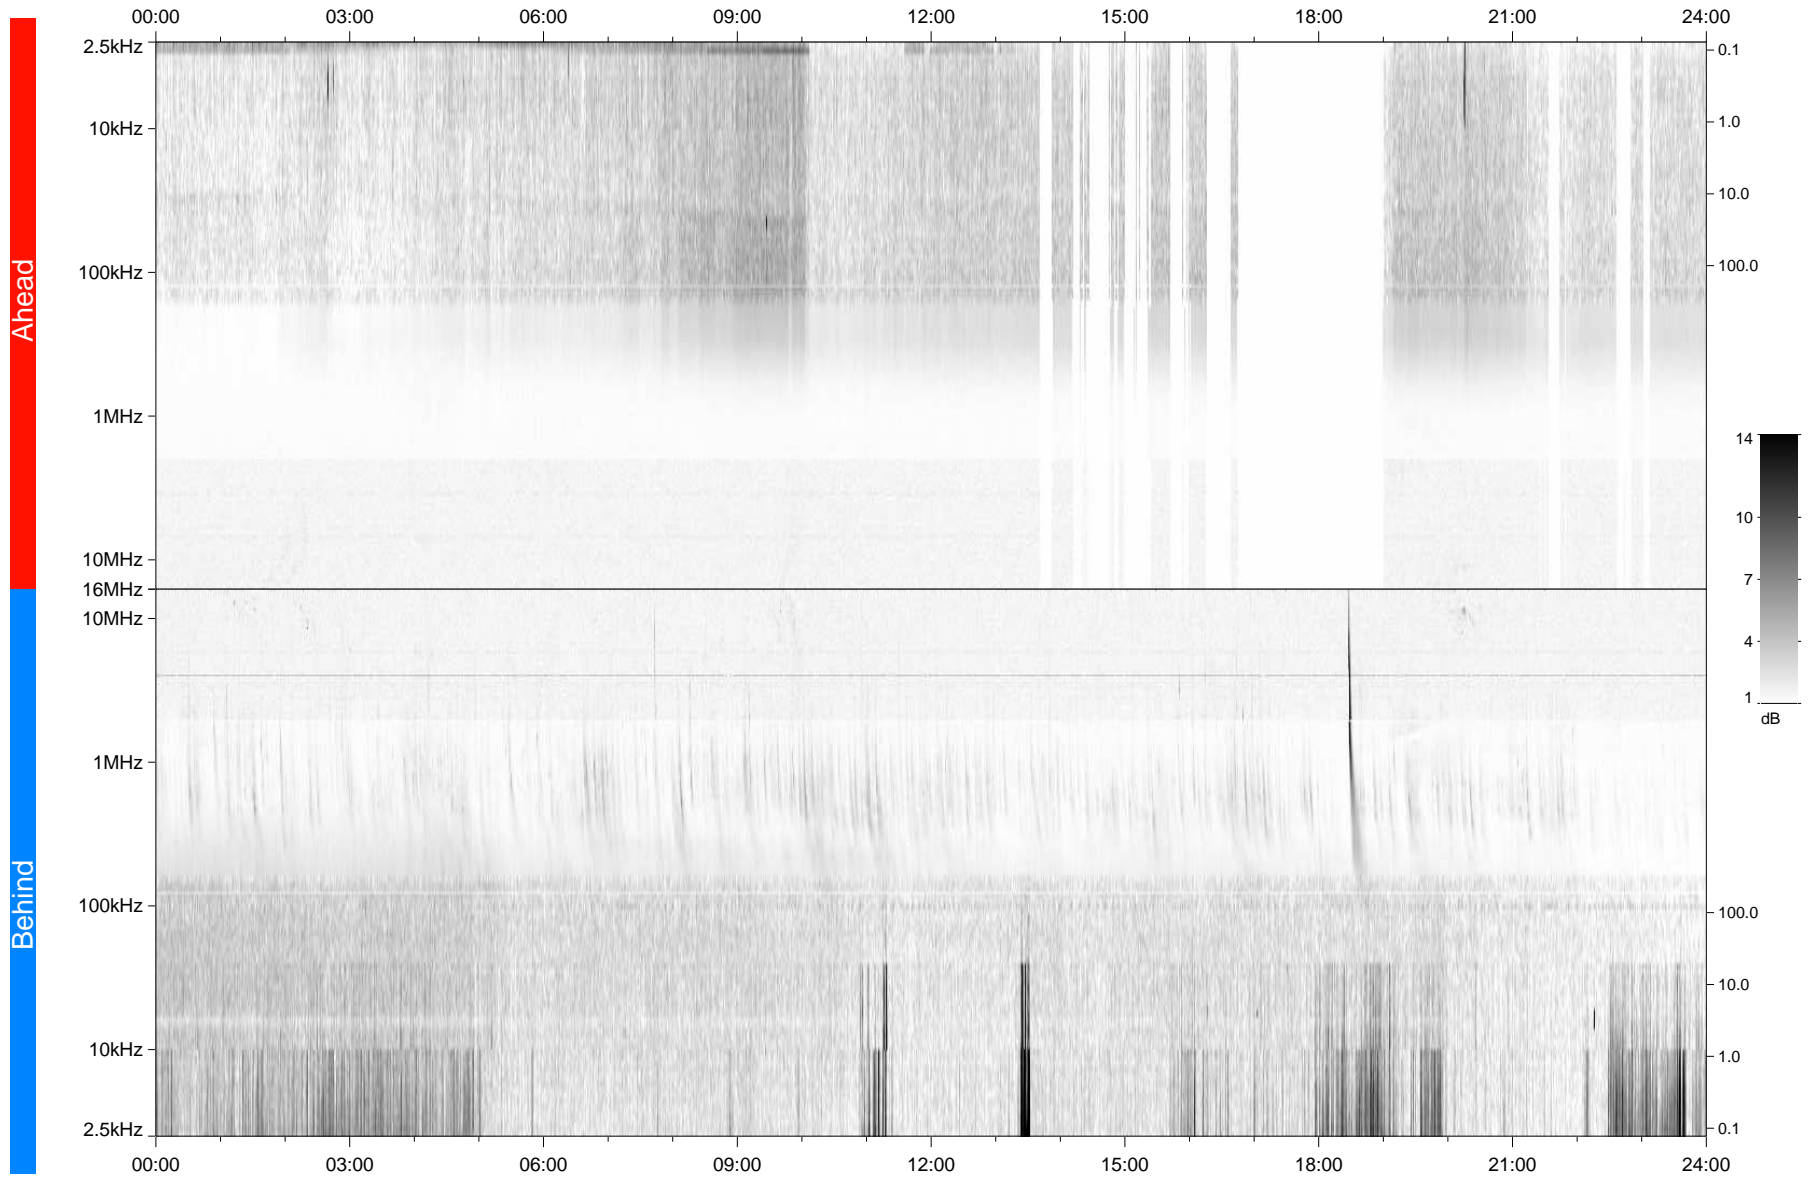

# STEREO/WAVES Daily Summary - 05-Dec-2010 (DOY 339)

Ahead source file: swaves\_ahead\_2010\_339\_1\_05.fin  
Ahead PSE Angle: 85.0°

Behind PSE Angle: -86.3°  
Behind source file: swaves\_behind\_2010\_339\_1\_04.fin

Time (UTC)

file: stereo\_swaves\_daily-summary\_gray\_20101205\_v04  
made by: space.umn.edu on macOS with TDL 8.8.2 on 2022-10-16 17:32:03, with TLib V945 / dynspec V311