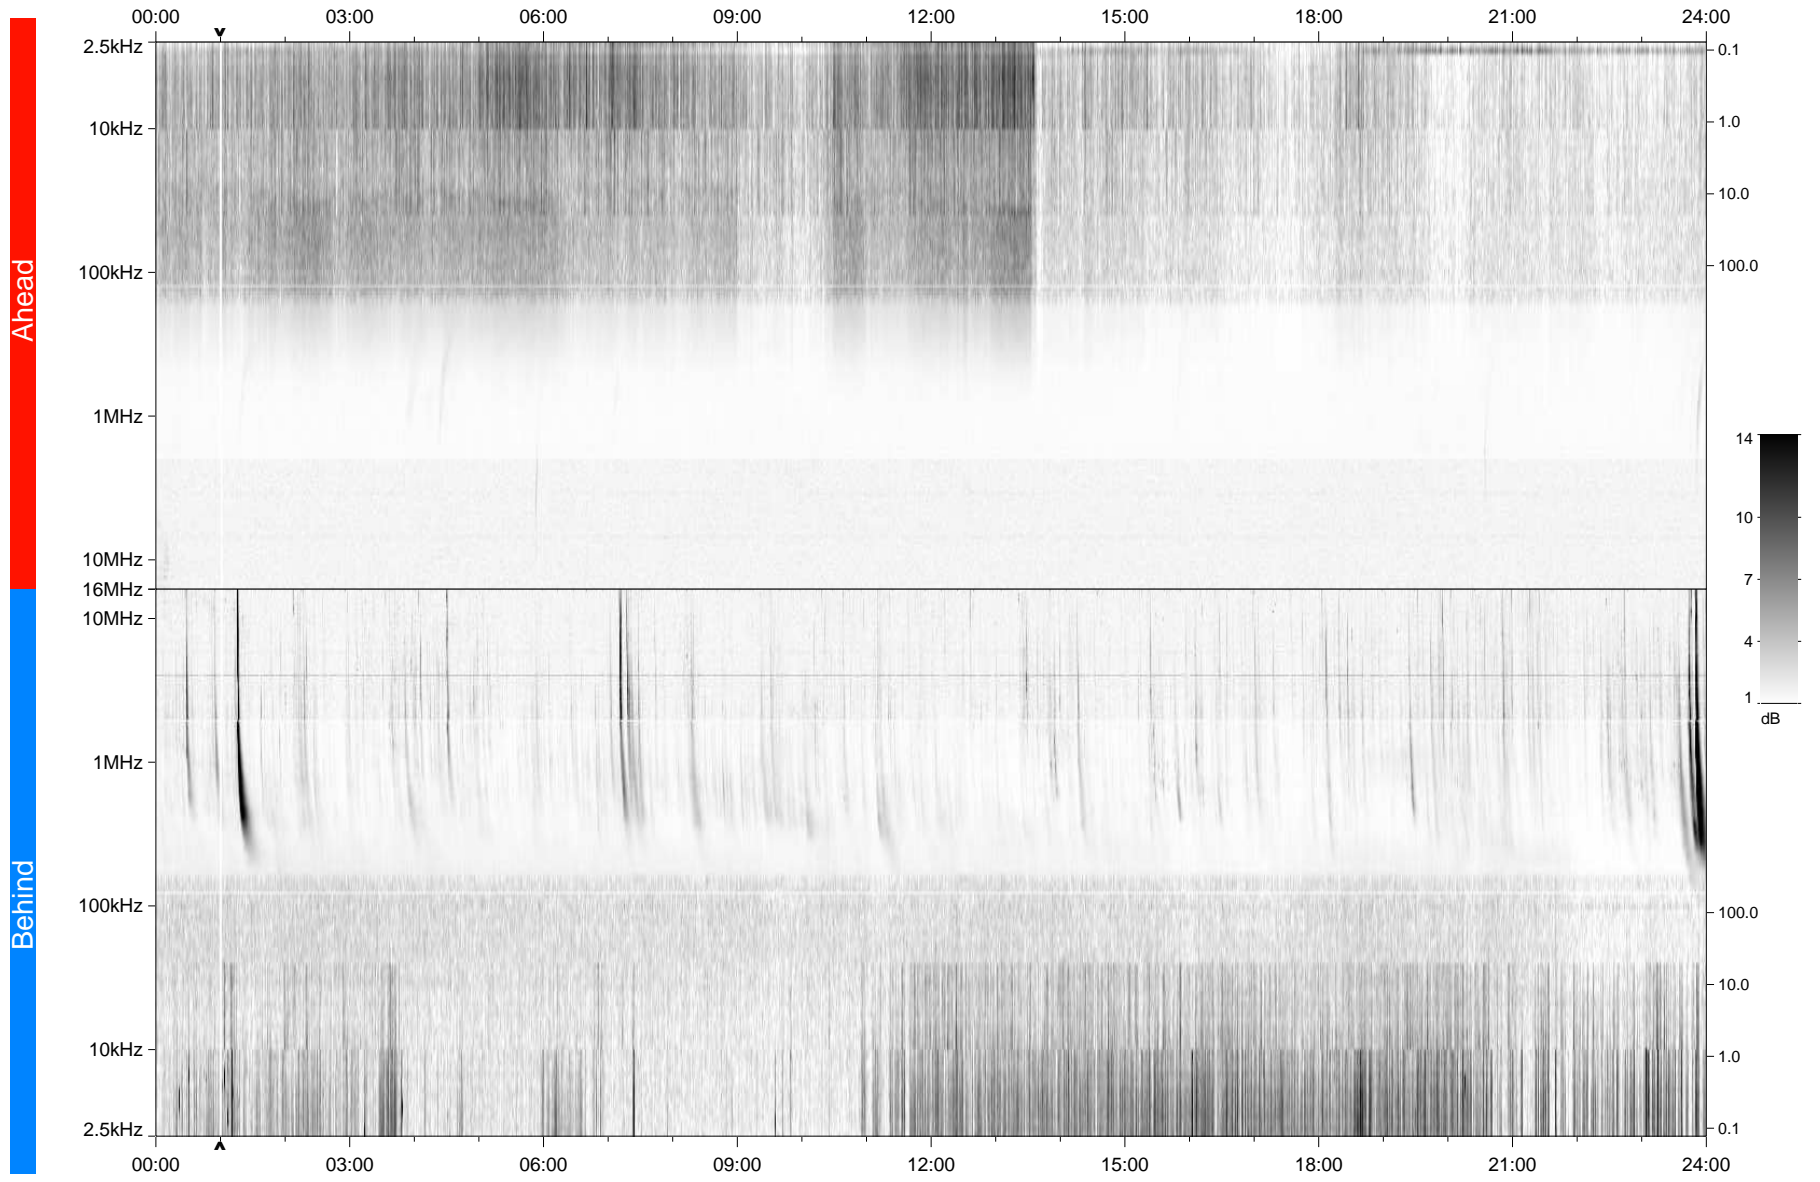

# STEREO/WAVES Daily Summary - 28-Nov-2010 (DOY 332)

Ahead source file: swaves\_ahead\_2010\_332\_1\_04.fin  
Ahead PSE Angle: 84.9°

Behind PSE Angle: -85.3°  
Behind source file: swaves\_behind\_2010\_332\_1\_04.fin

Time (UTC)

file: stereo\_swaves\_daily-summary\_gray\_20101128\_v04  
made by: space.umn.edu on macOS with TDL 8.8.2 on 2022-10-16 17:12:14, with Tlib V945 / dynspec V311