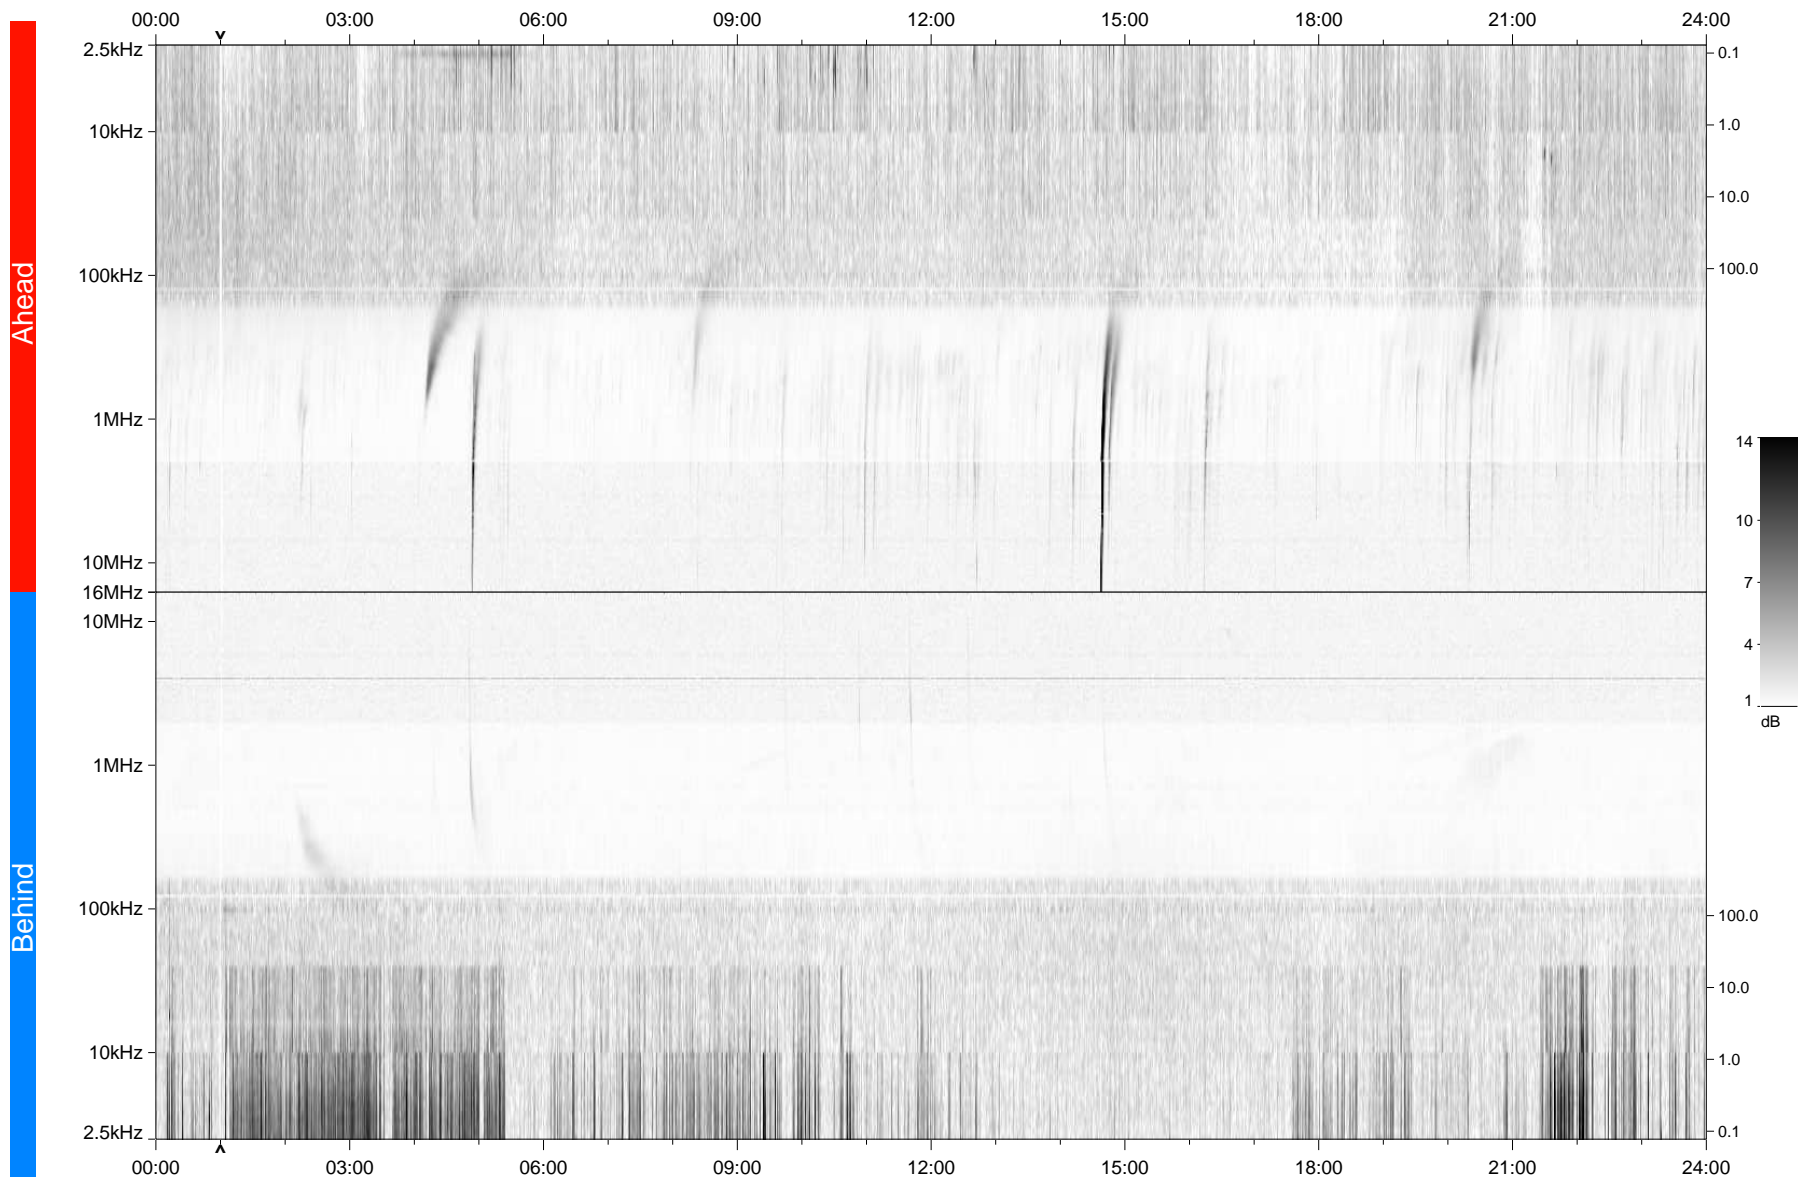

# STEREO/WAVES Daily Summary - 18-Nov-2010 (DOY 322)

Ahead source file: swaves\_ahead\_2010\_322\_1\_04.fin  
Ahead PSE Angle: 84.7°

Behind PSE Angle: -83.8°  
Behind source file: swaves\_behind\_2010\_322\_1\_06.fin

Time (UTC)

file: stereo\_swaves\_daily-summary\_gray\_20101118\_v04  
made by: space.umn.edu on macOS with TDL 8.8.2 on 2022-10-16 16:44:10, with Tlib V945 / dynspec V311