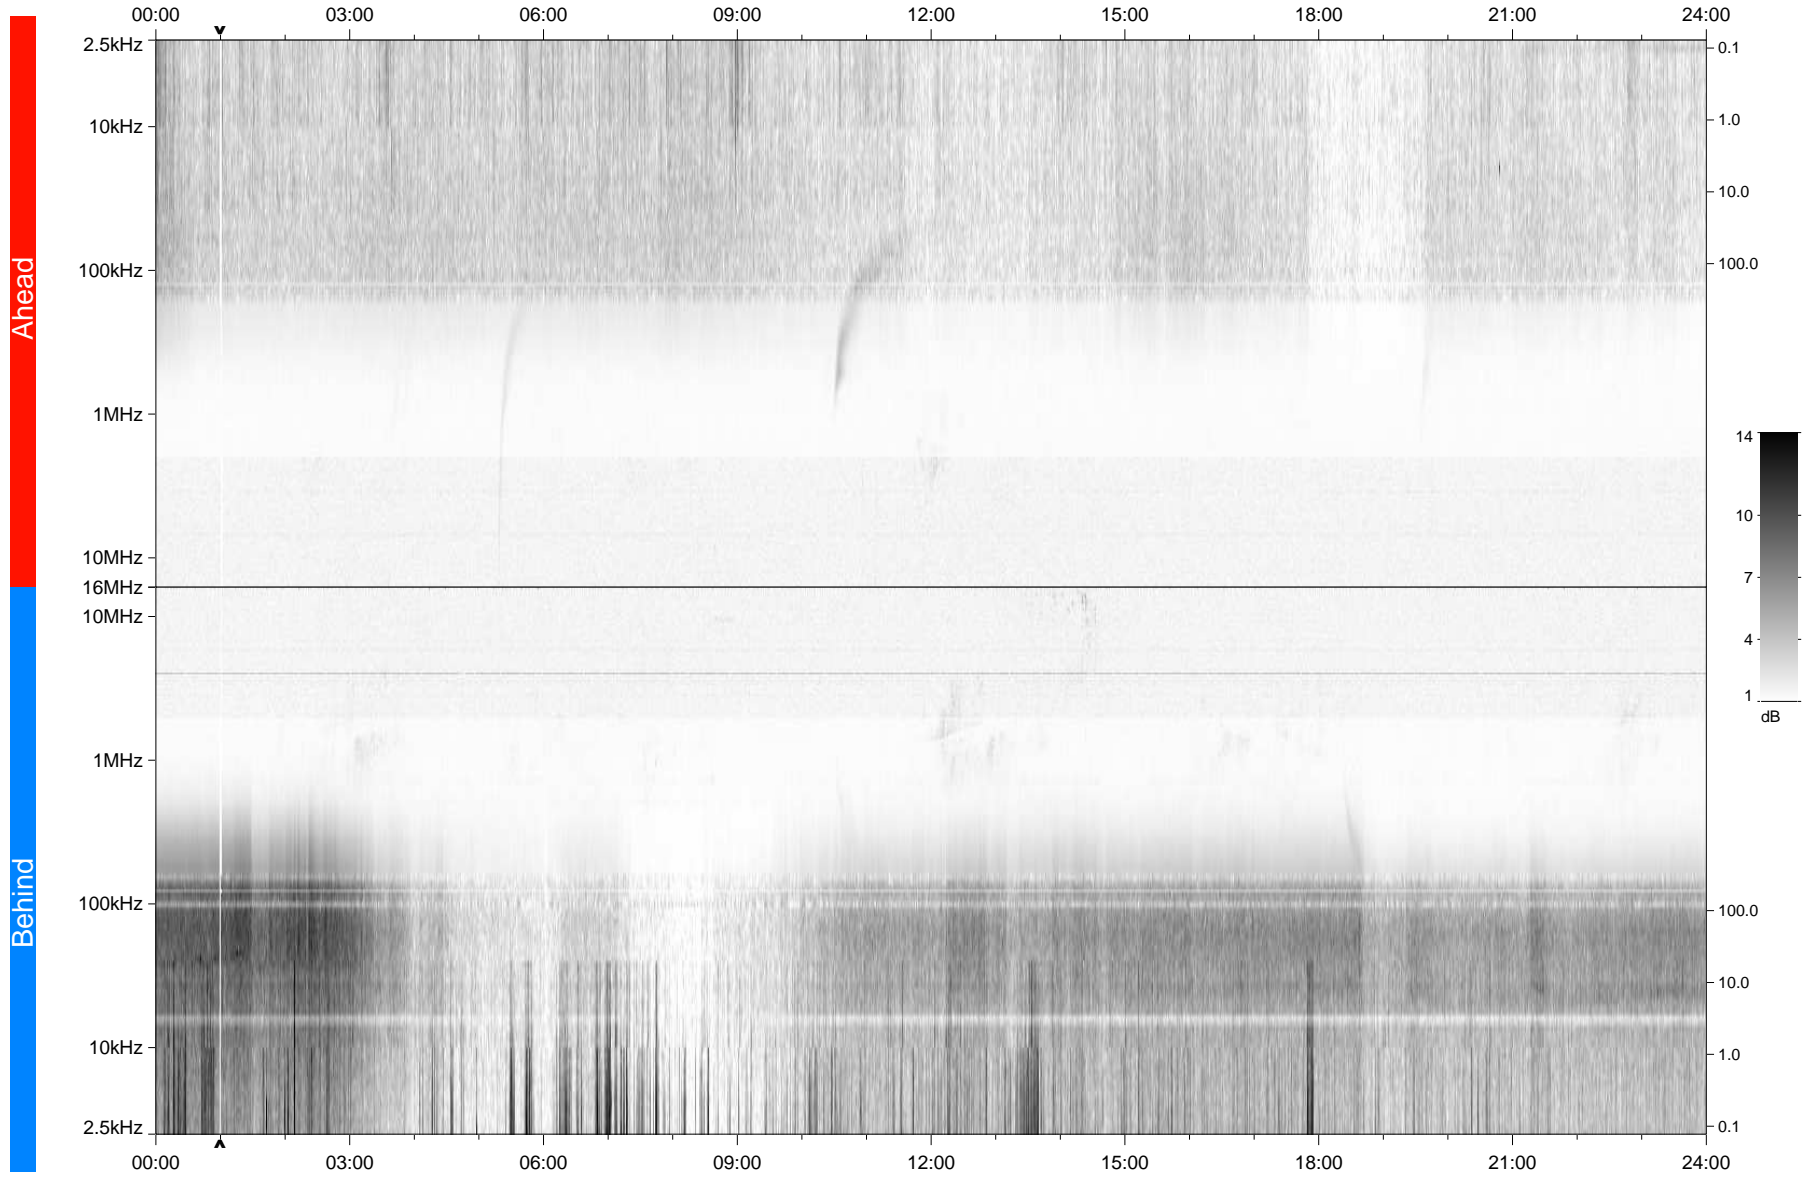

# STEREO/WAVES Daily Summary - 08-Nov-2010 (DOY 312)

Ahead source file: swaves\_ahead\_2010\_312\_1\_04.fin  
Ahead PSE Angle: 84.3°

Behind PSE Angle: -82.4°  
Behind source file: swaves\_behind\_2010\_312\_1\_04.fin

Time (UTC)

file: stereo\_swaves\_daily-summary\_gray\_20101108\_v04  
made by: space.umn.edu on macOS with TDL 8.8.2 on 2022-10-16 16:15:55, with TLib V945 / dynspec V311