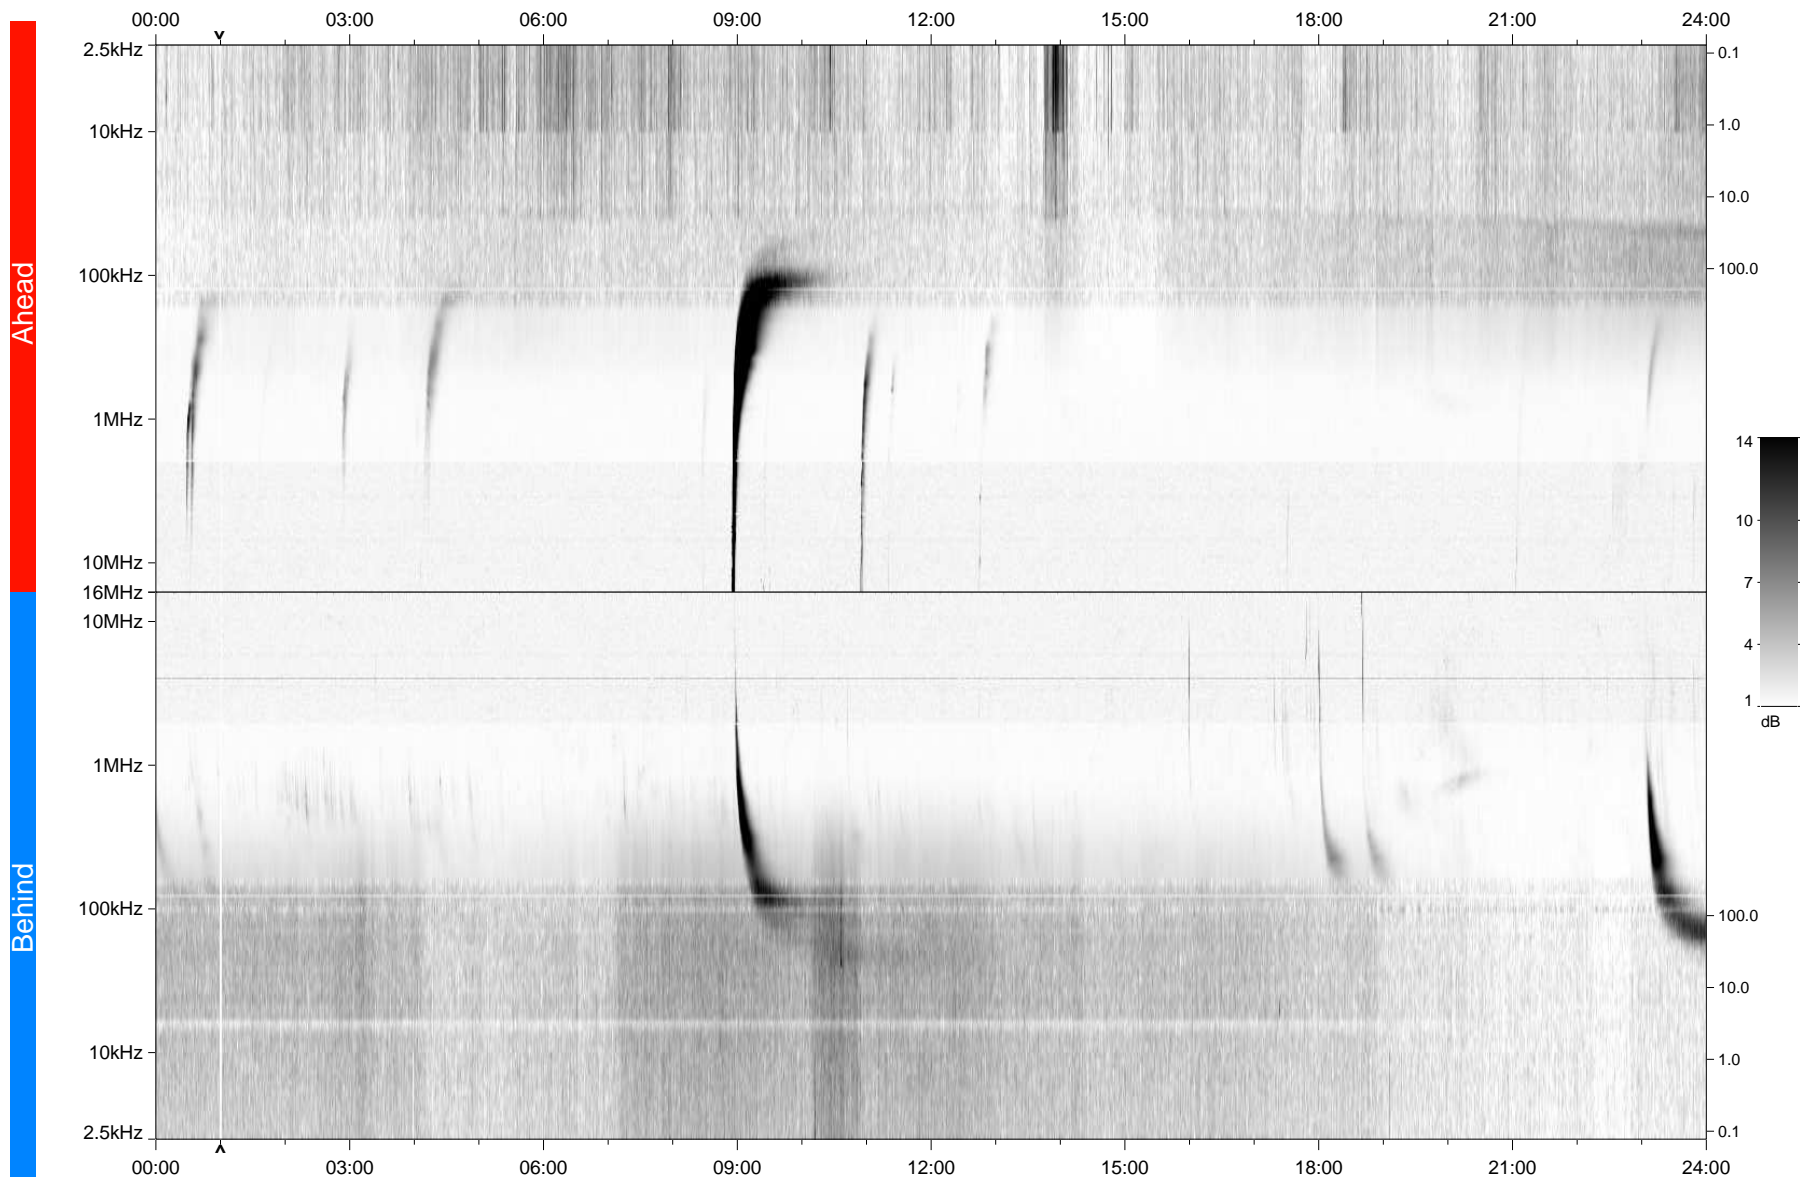

# STEREO/WAVES Daily Summary - 17-Oct-2010 (DOY 290)

Ahead source file: swaves\_ahead\_2010\_290\_1\_04.fin  
Ahead PSE Angle: 83.6°

Behind PSE Angle: -79.2°  
Behind source file: swaves\_behind\_2010\_290\_1\_04.fin

Time (UTC)

file: stereo\_swaves\_daily-summary\_gray\_20101017\_v04  
made by: space.umn.edu on macOS with TDL 8.8.2 on 2022-10-16 15:13:25, with TLib V945 / dynspec V311